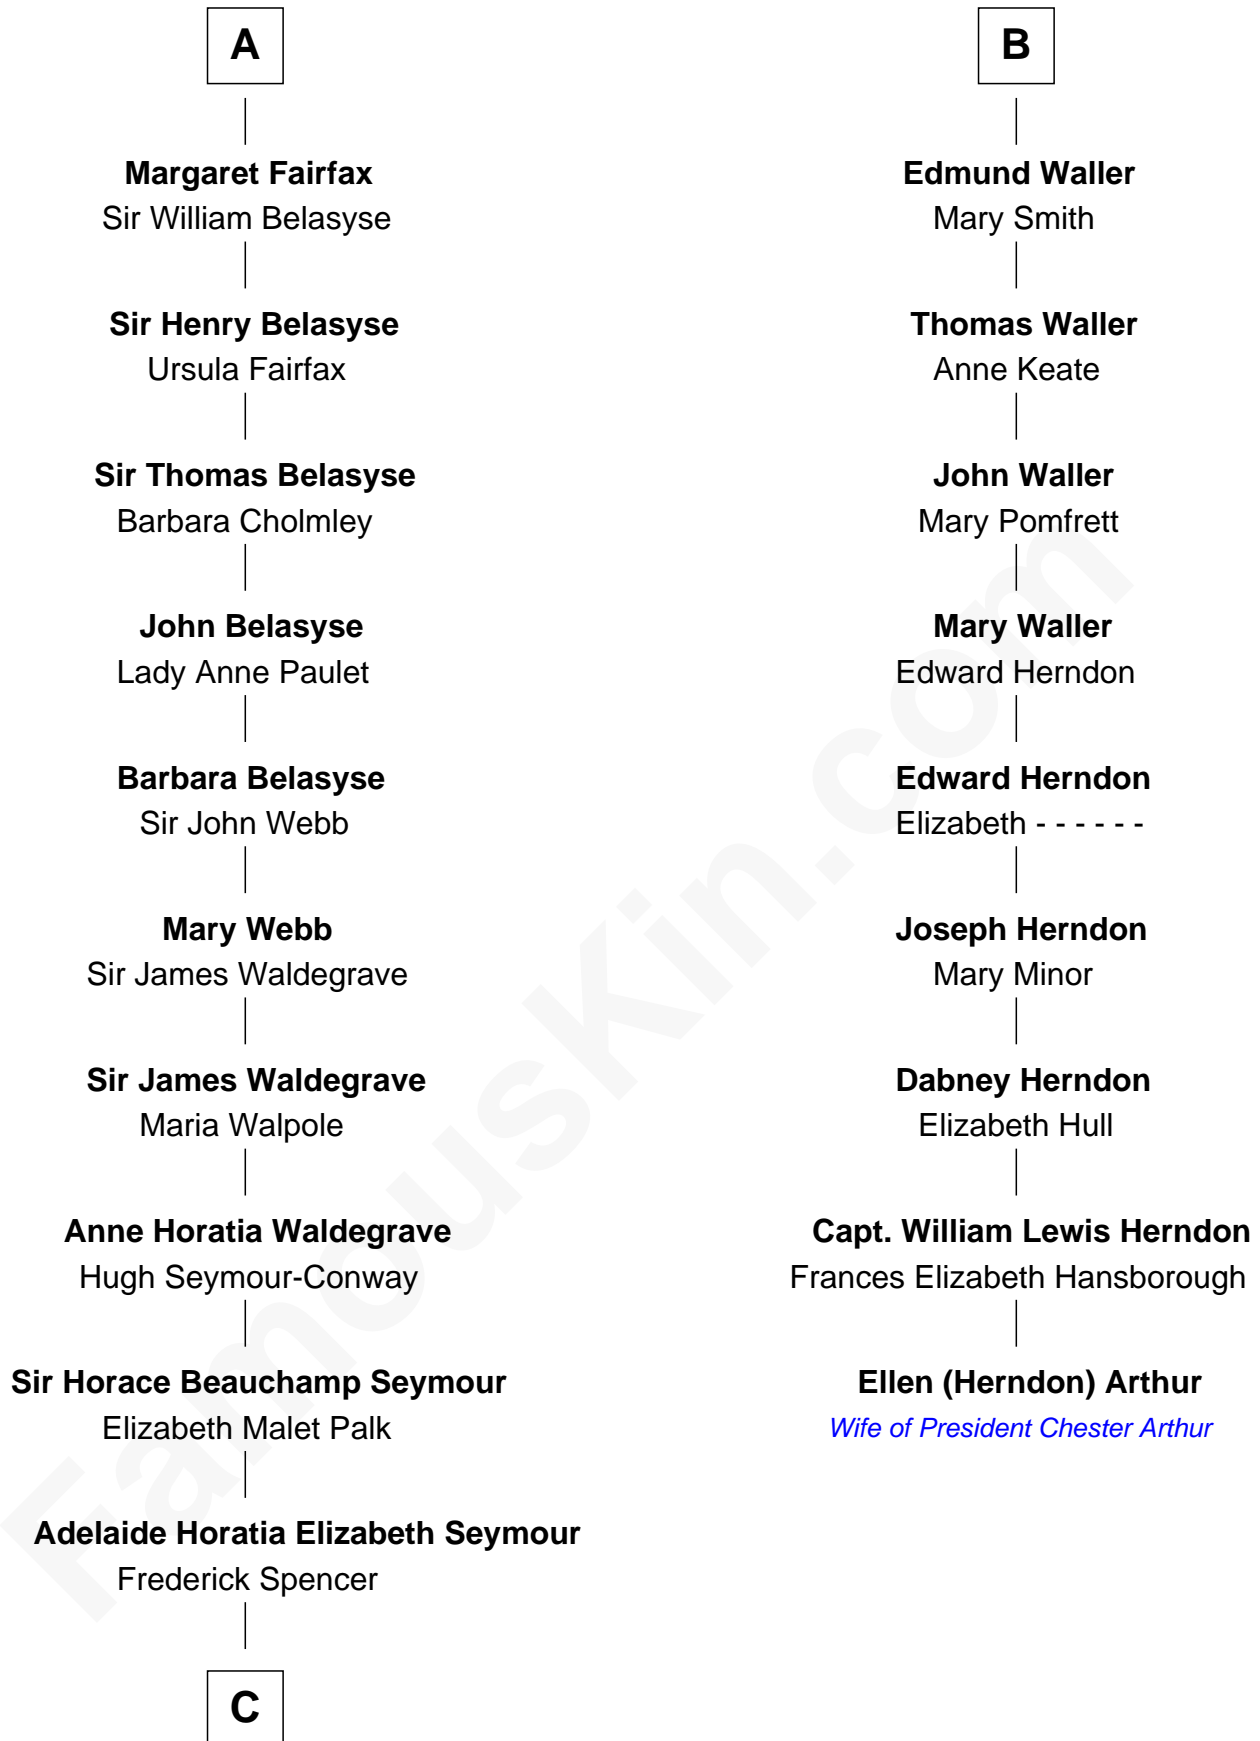

FamousKin.com

Relationship Chart of

Princess Diana

Princess of Wales

15th cousin 5 times removed of

Ellen (Herndon) Arthur

Wife of President Chester A. Arthur

C

—
Charles Robert Spencer

Margaret Baring

—
Albert Edward John Spencer

Cynthia Elinor Beatrix Hamilton

—
Edward John Spencer

Frances Ruth Burke Roche

—
Princess Diana

Princess of Wales