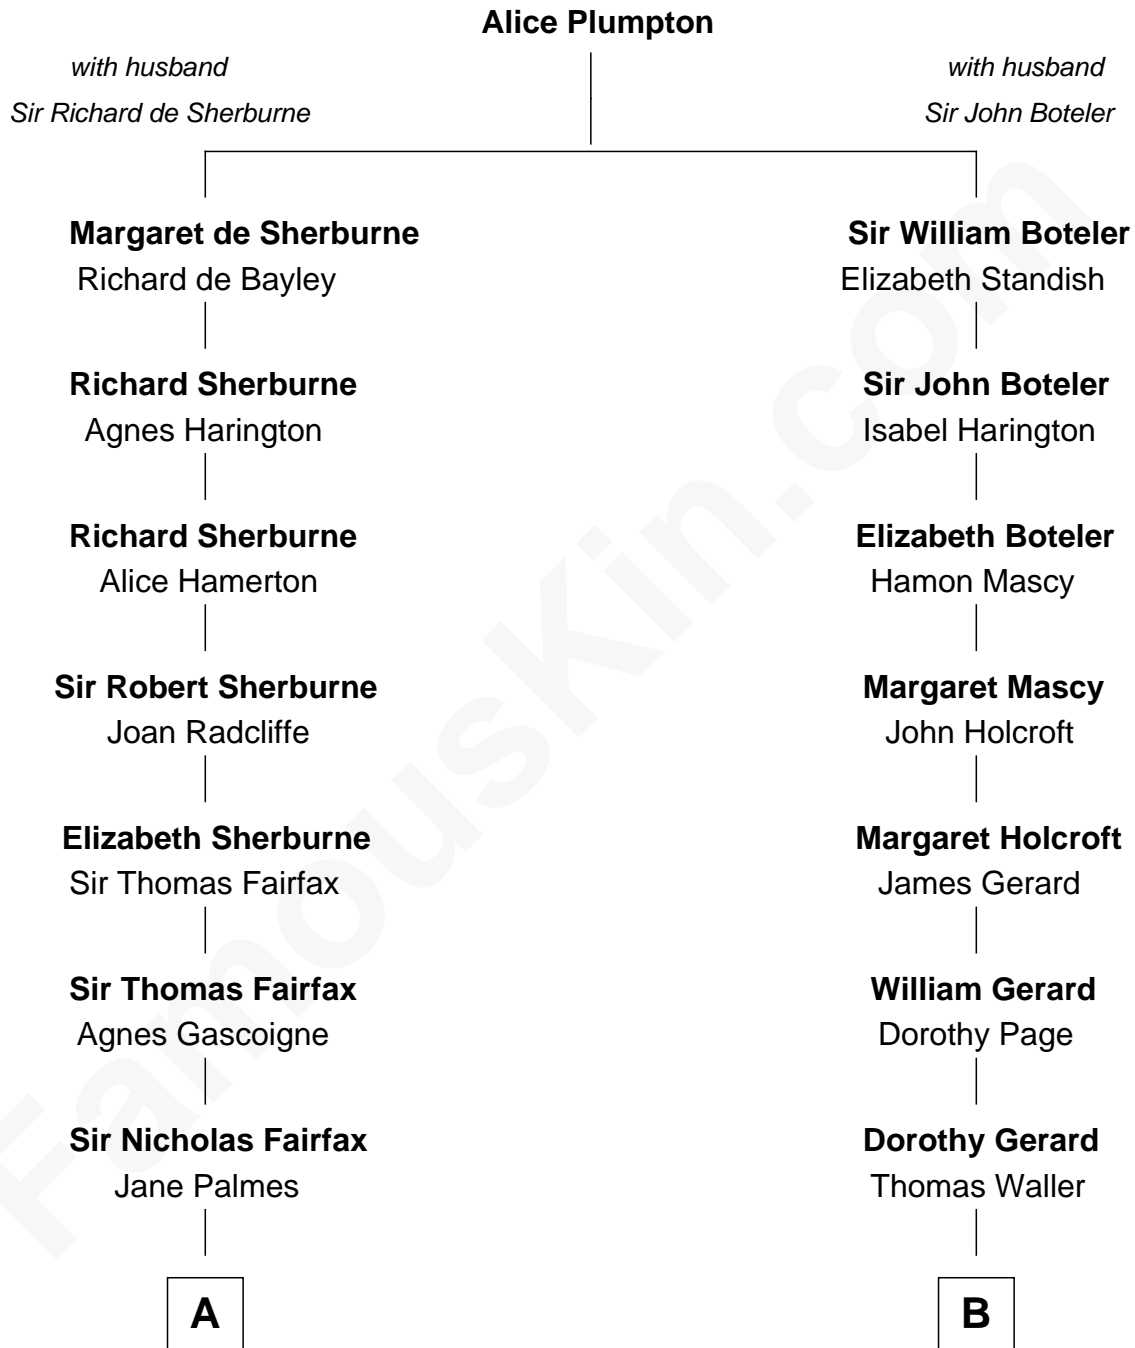

FamousKin.com

Relationship Chart of

Princess Diana

Princess of Wales

15th cousin 5 times removed of

Ellen (Herndon) Arthur

Wife of President Chester A. Arthur

C

—
Charles Robert Spencer

Margaret Baring

—
Albert Edward John Spencer

Cynthia Elinor Beatrix Hamilton

—
Edward John Spencer

Frances Ruth Burke Roche

—
Princess Diana

Princess of Wales