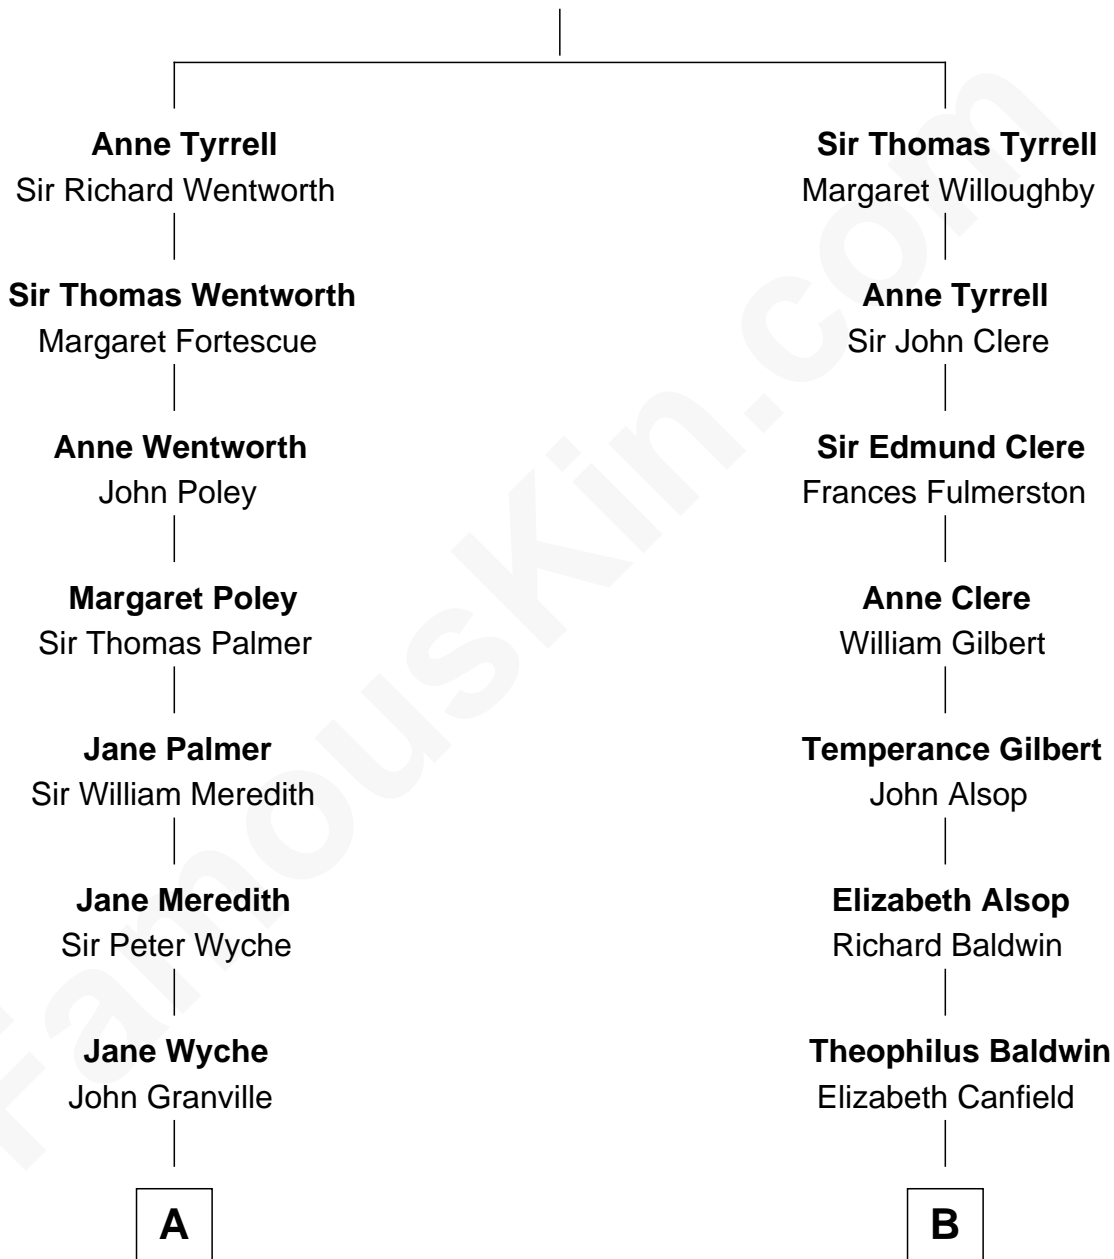

# FamousKin.com Relationship Chart of

**Princess Diana**

*Princess of Wales*

17th cousin 1 time removed of

**Sydney Biddle Barrows**

*Mayflower Madam*

**Sir James Tyrrell**

Anne Arundell

**C**

**Edward John Spencer**  
Frances Ruth Burke Roche

**Princess Diana**  
*Princess of Wales*

FamousKin.com