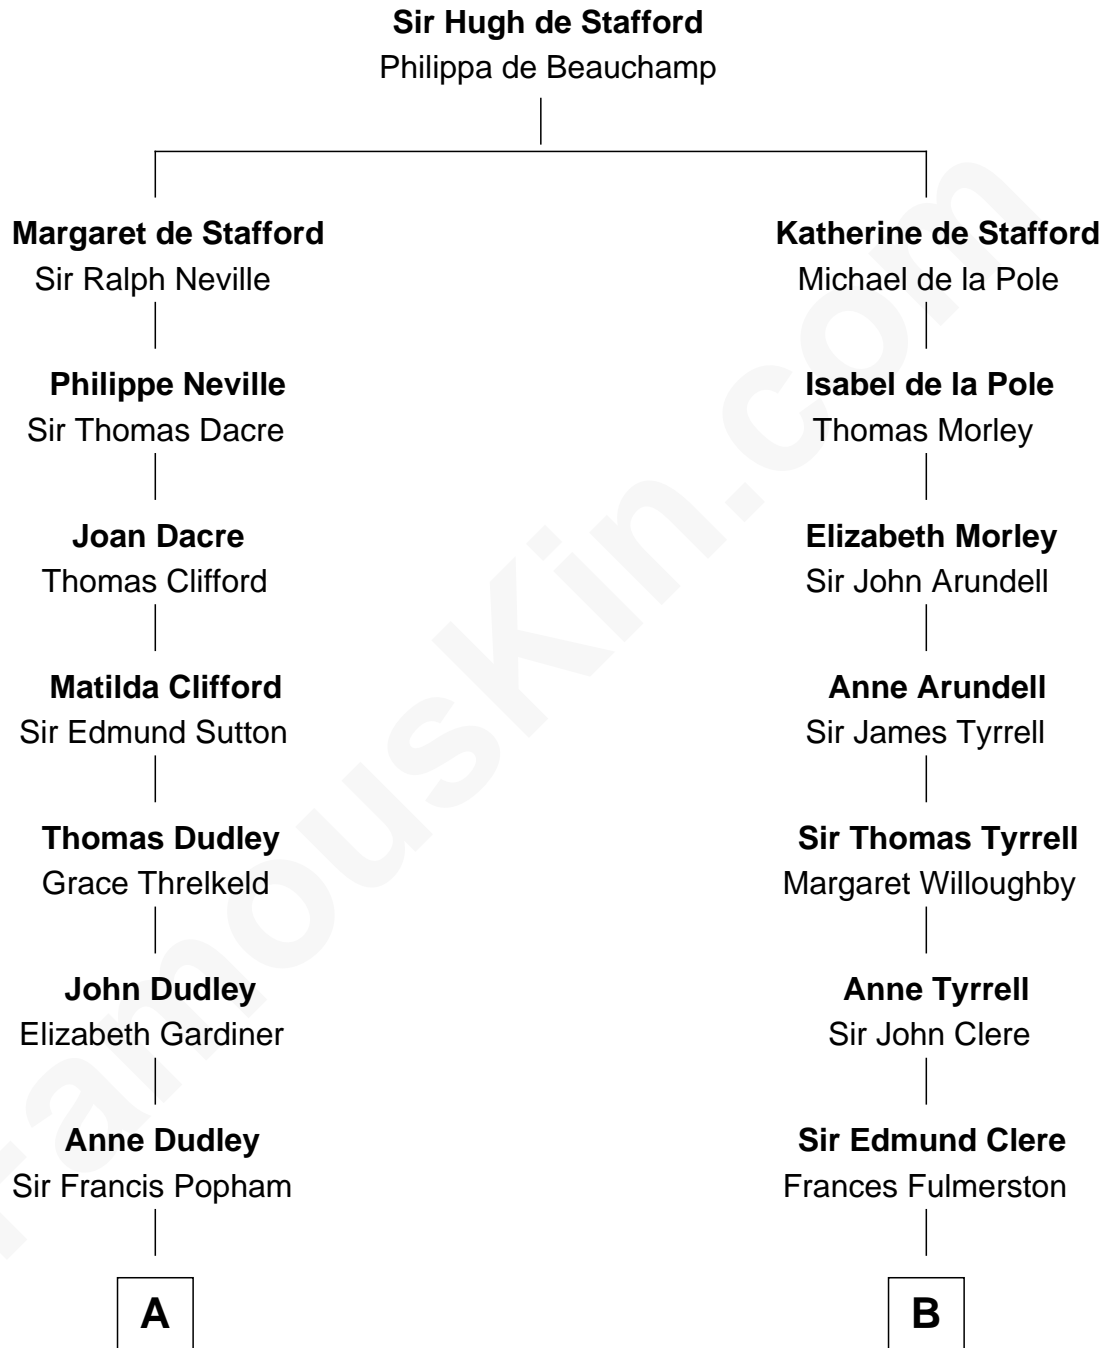

FamousKin.com
Relationship Chart of
Princess Diana
Princess of Wales

17th cousin 4 times removed of
Sydney Biddle Barrows
Mayflower Madam

C

Helen Eva Ackley
William Gildersleeve Parke

Elizabeth Parke
Percy Ballantine

John Boyd Ballantine
Anne L. Crawford

Jeannette Ballantine
Donald Byers Barrows

Sydney Biddle Barrows
Mayflower Madam

FamousKin.com