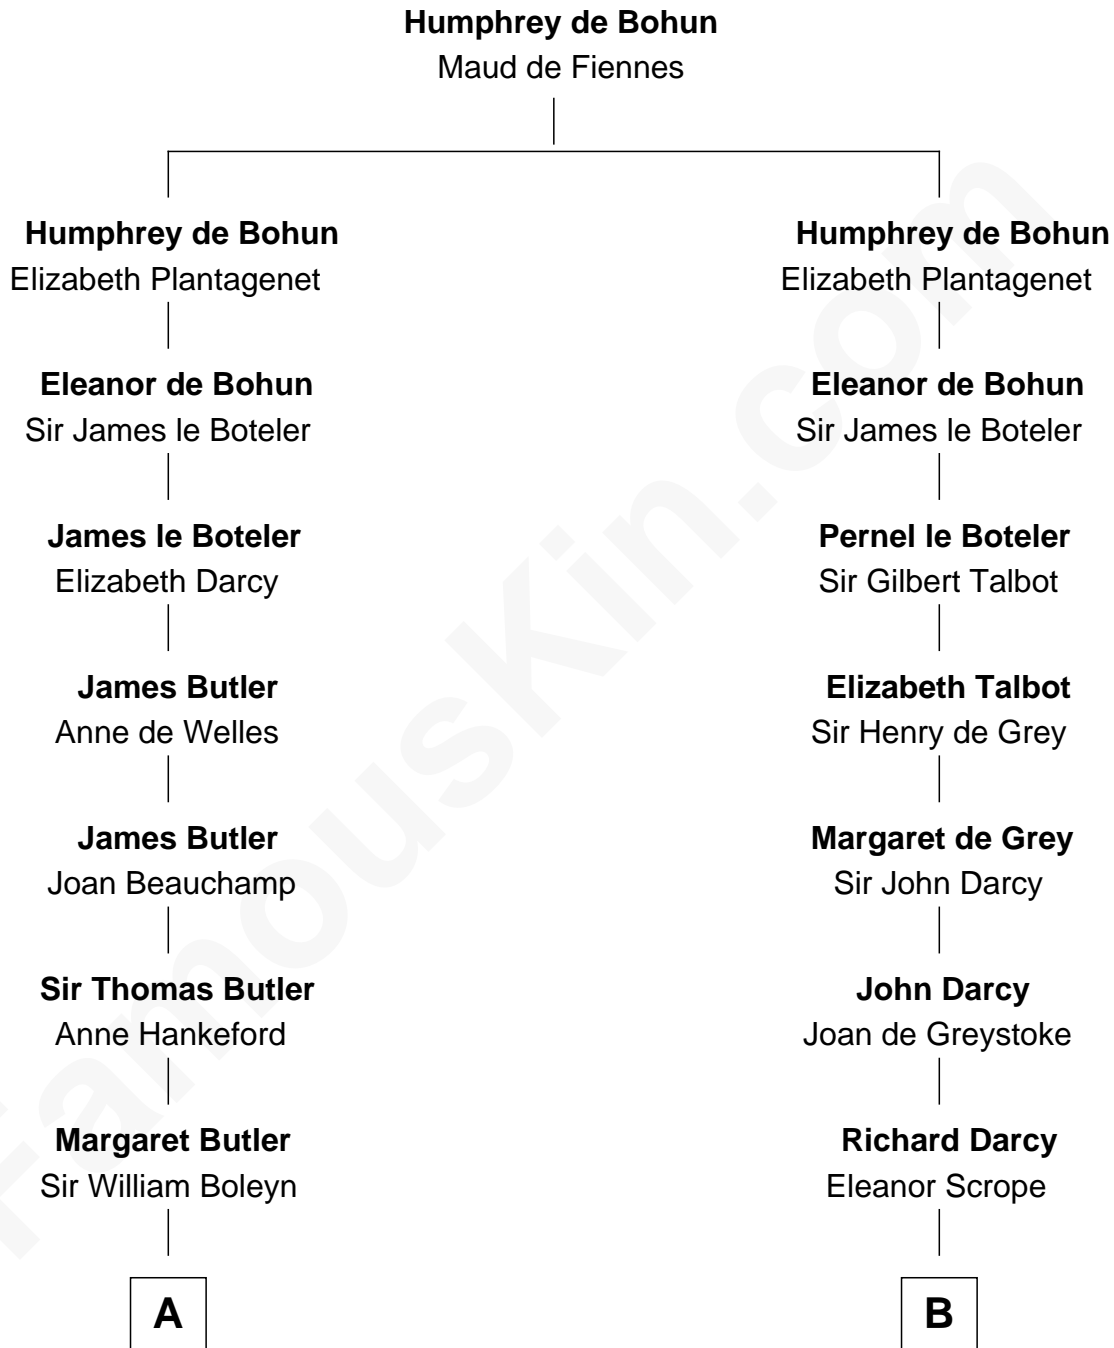

FamousKin.com

Relationship Chart of

Princess Diana

Princess of Wales

16th cousin 5 times removed of

Robert Treat Paine
Signer of the Declaration of Independence

C

—
Frederick Spencer

Adelaide Horatia Elizabeth Seymour

—
Charles Robert Spencer

Margaret Baring

—
Albert Edward John Spencer

Cynthia Elinor Beatrix Hamilton

—
Edward John Spencer

Frances Ruth Burke Roche

—
Princess Diana

Princess of Wales

FamousKin.com