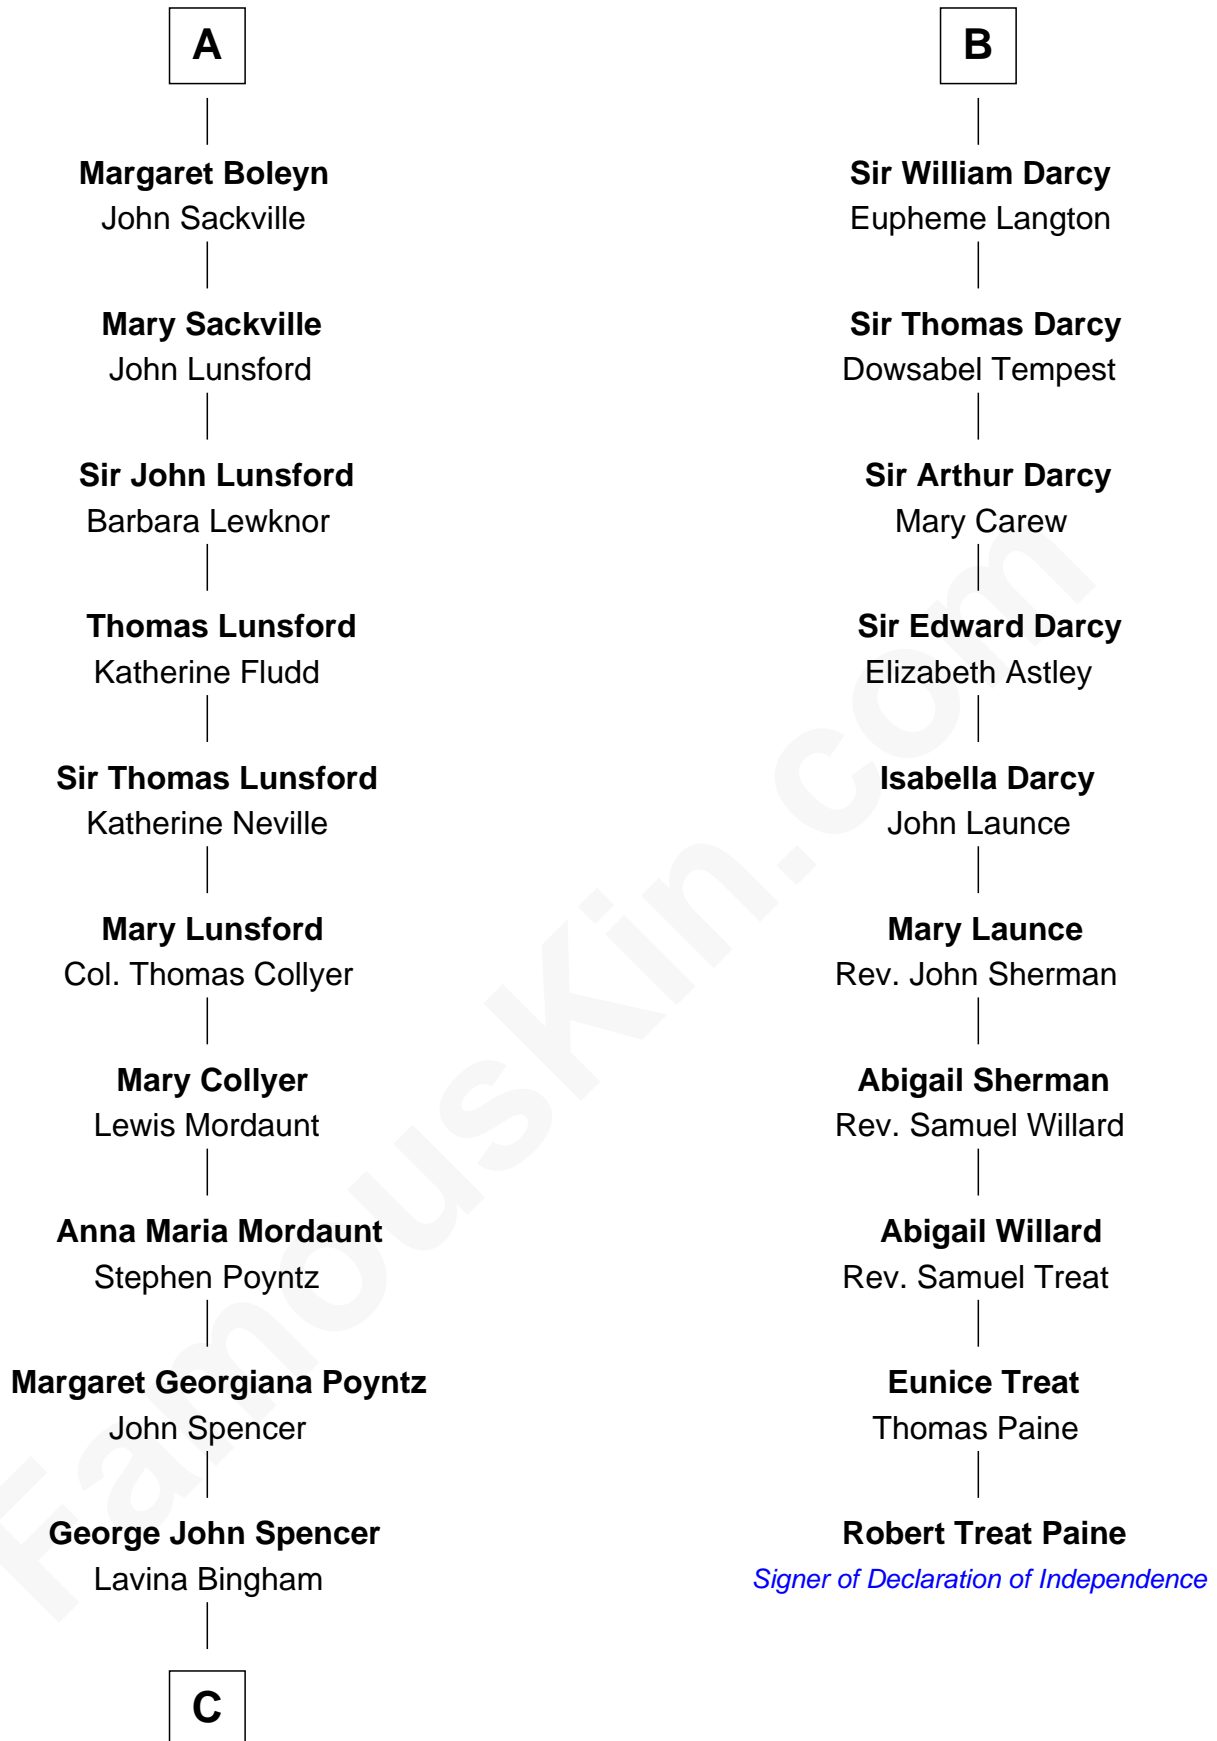

FamousKin.com

Relationship Chart of

Princess Diana

Princess of Wales

16th cousin 5 times removed of

Robert Treat Paine
Signer of the Declaration of Independence

C

—
Frederick Spencer

Adelaide Horatia Elizabeth Seymour

—
Charles Robert Spencer

Margaret Baring

—
Albert Edward John Spencer

Cynthia Elinor Beatrix Hamilton

—
Edward John Spencer

Frances Ruth Burke Roche

—
Princess Diana