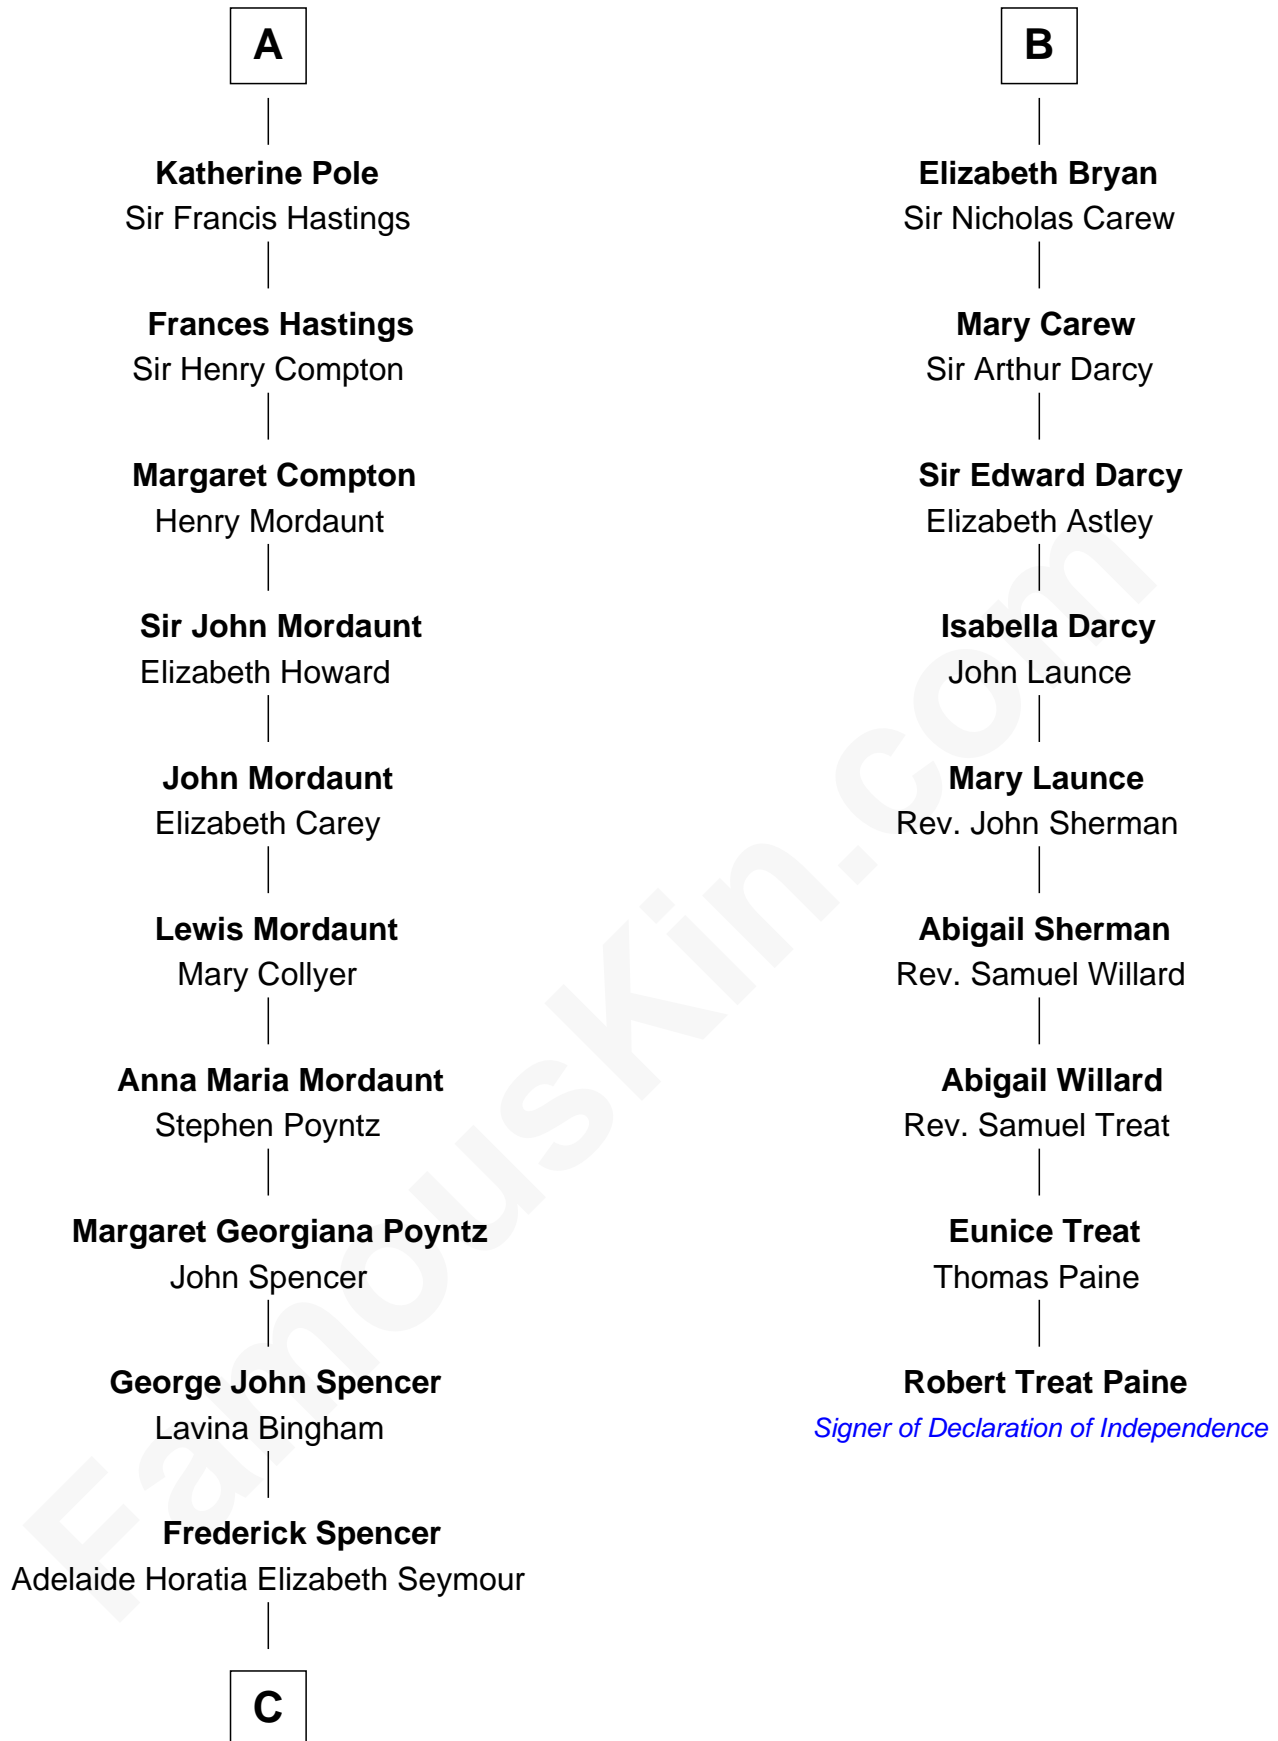

## Relationship Chart of

### Princess Diana

*Princess of Wales*

15th cousin 5 times removed of

### Robert Treat Paine

*Signer of the Declaration of Independence*

**C**

—  
**Charles Robert Spencer**

Margaret Baring

—  
**Albert Edward John Spencer**

Cynthia Elinor Beatrix Hamilton

—  
**Edward John Spencer**