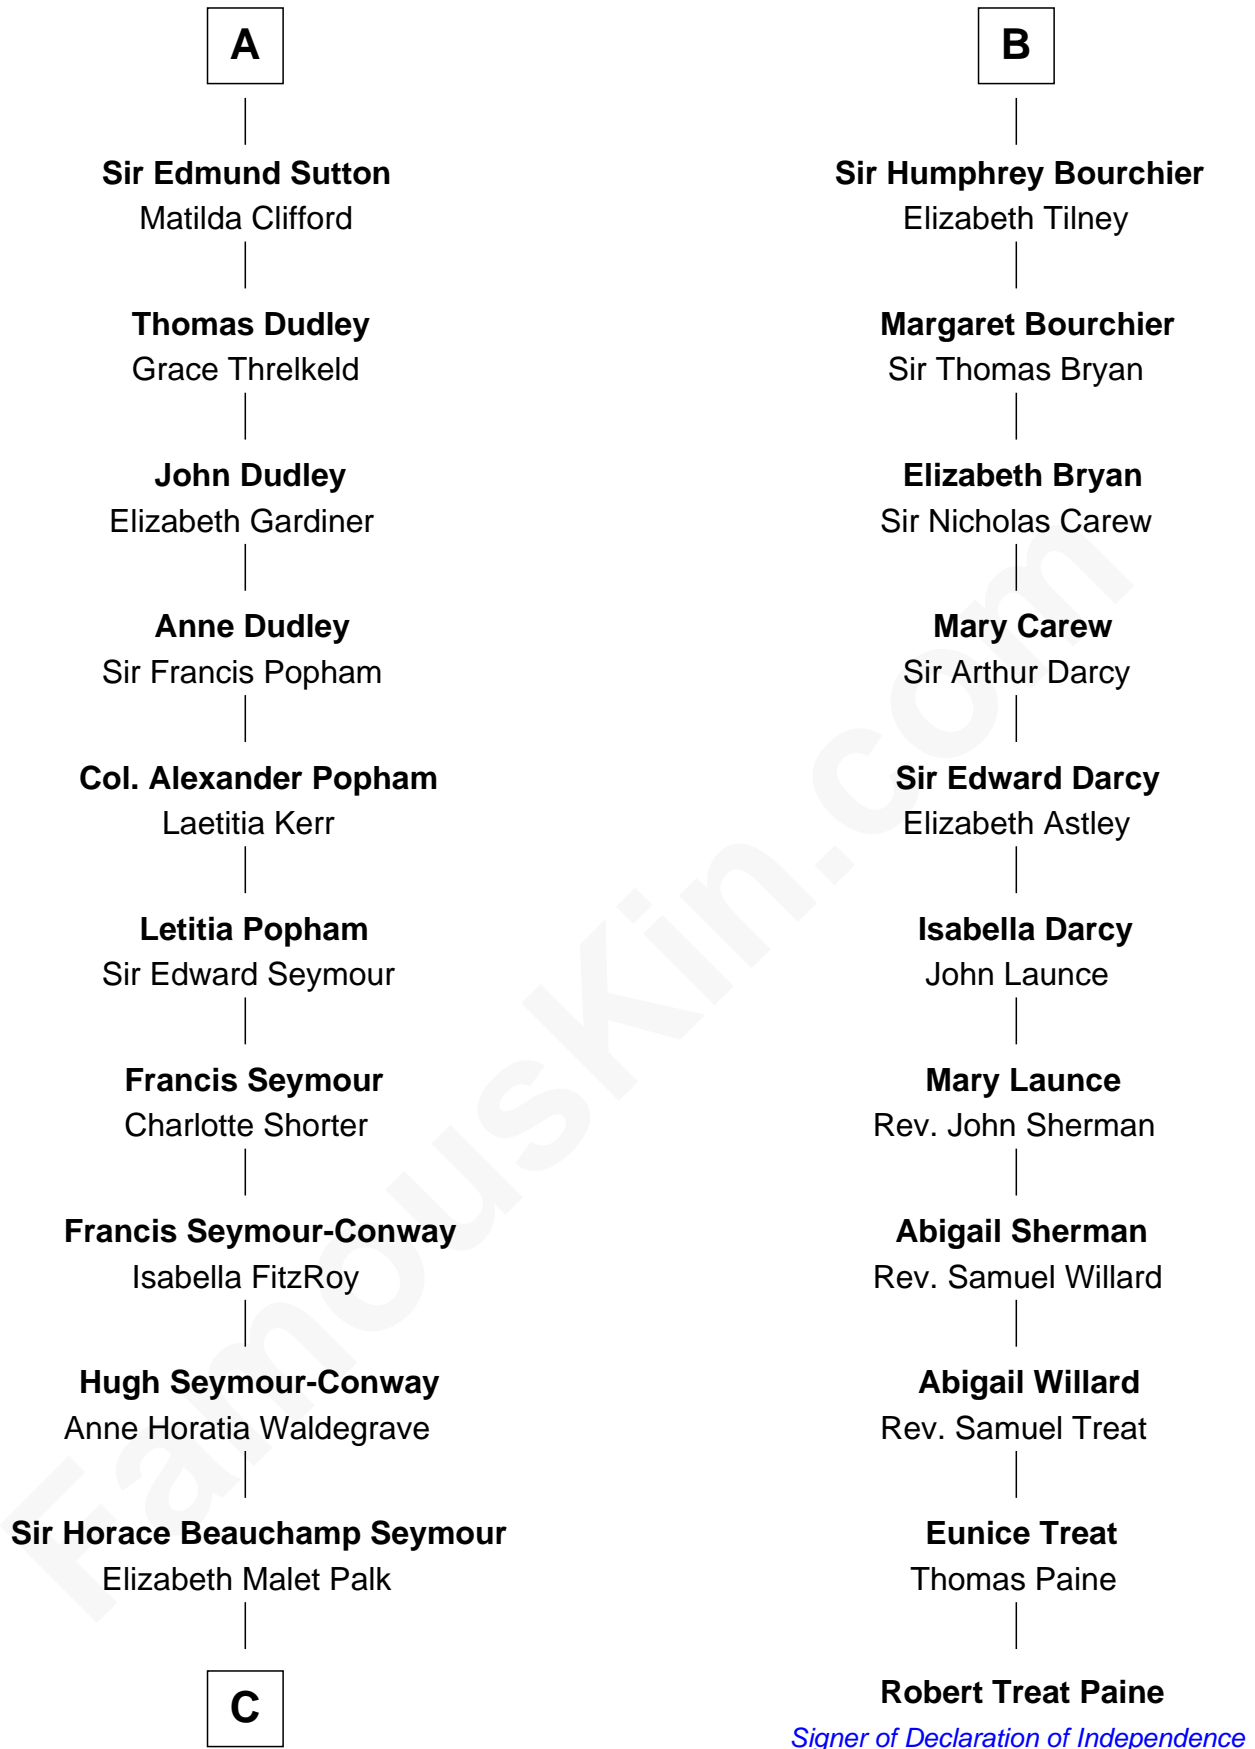

FamousKin.com
Relationship Chart of
Princess Diana
Princess of Wales

17th cousin 4 times removed of

Robert Treat Paine
Signer of the Declaration of Independence

C

Adelaide Horatia Elizabeth Seymour

Frederick Spencer

Charles Robert Spencer

Margaret Baring

Albert Edward John Spencer

Cynthia Elinor Beatrix Hamilton

Edward John Spencer

Frances Ruth Burke Roche

Princess Diana

Princess of Wales