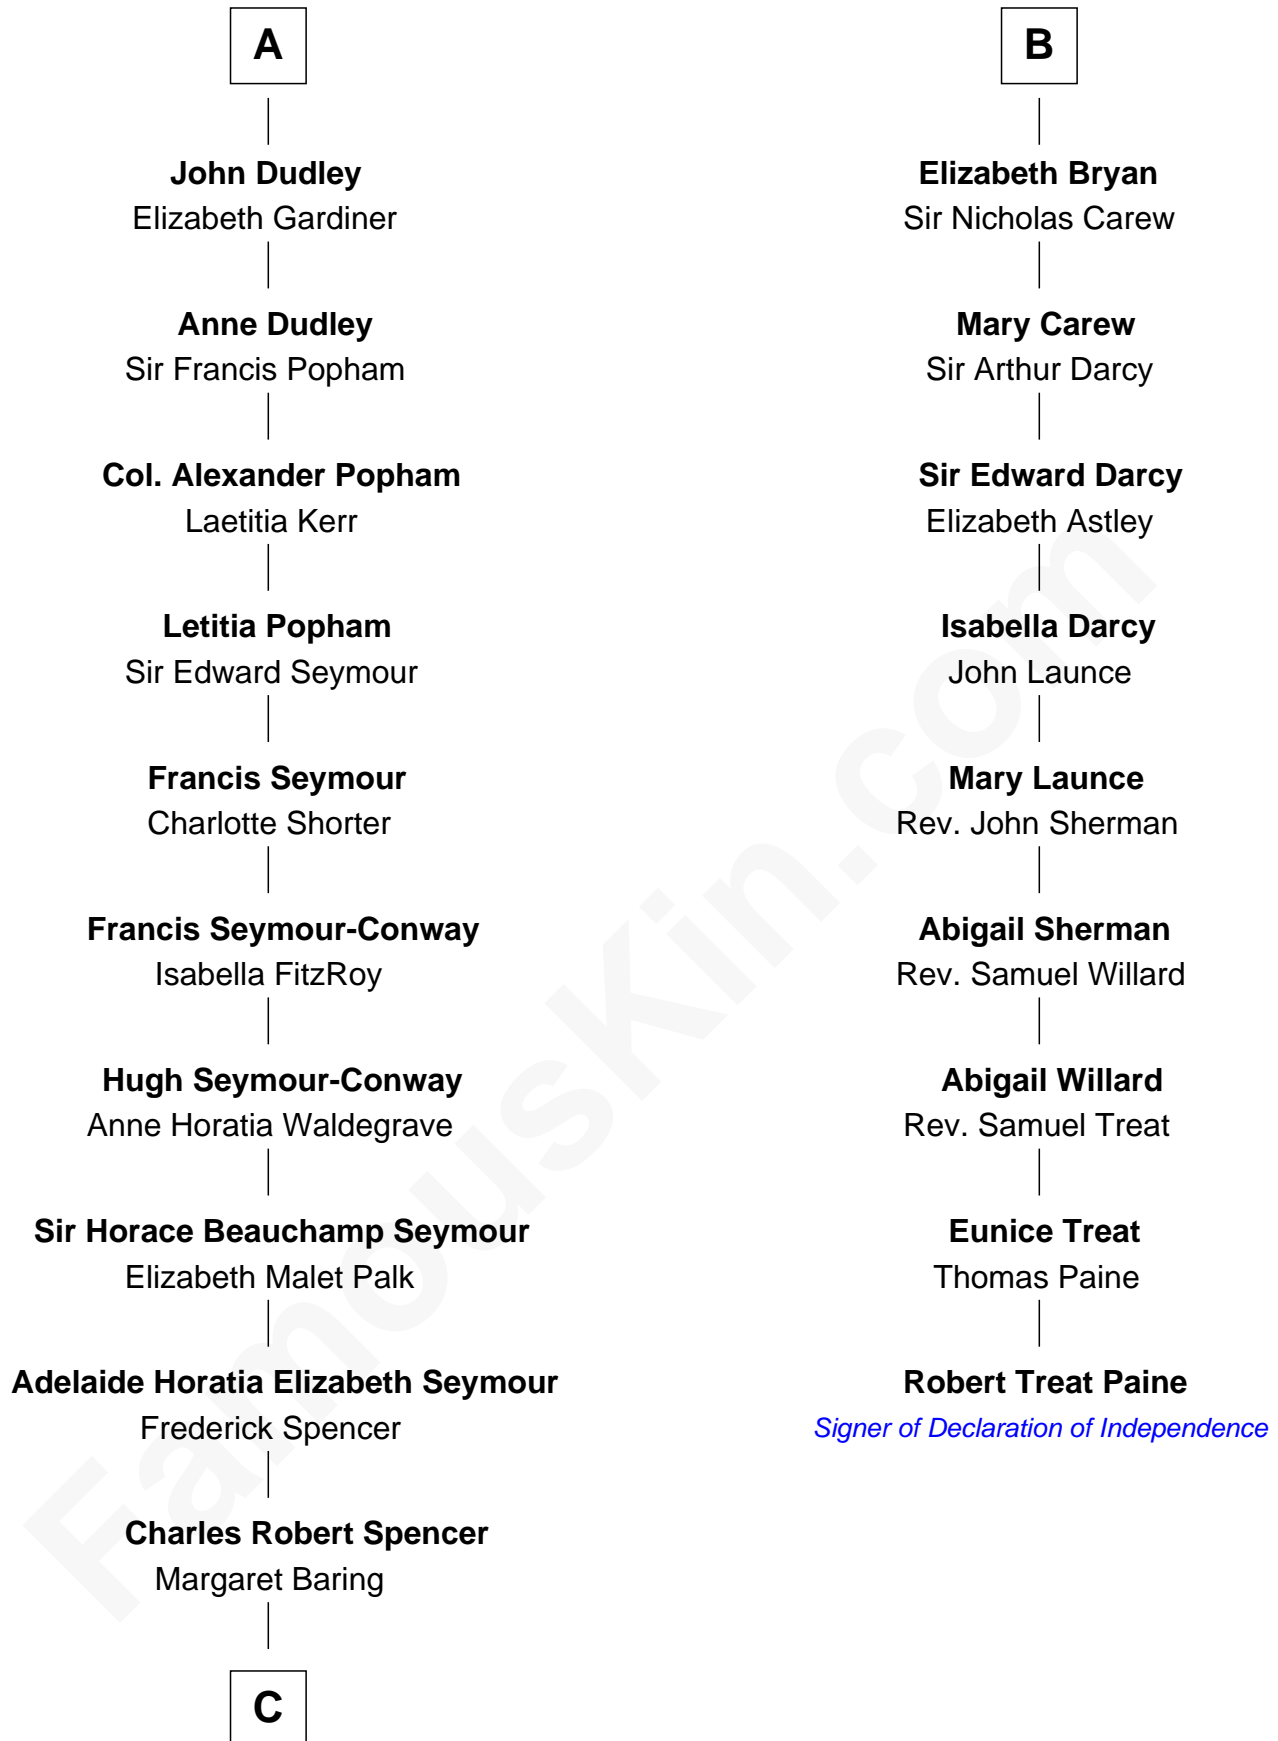

FamousKin.com

Relationship Chart of

Princess Diana

Princess of Wales

15th cousin 4 times removed of

Robert Treat Paine
Signer of the Declaration of Independence

C

—
Albert Edward John Spencer
Cynthia Elinor Beatrix Hamilton

—
Edward John Spencer
Frances Ruth Burke Roche

—
Princess Diana
Princess of Wales

FamousKin.com