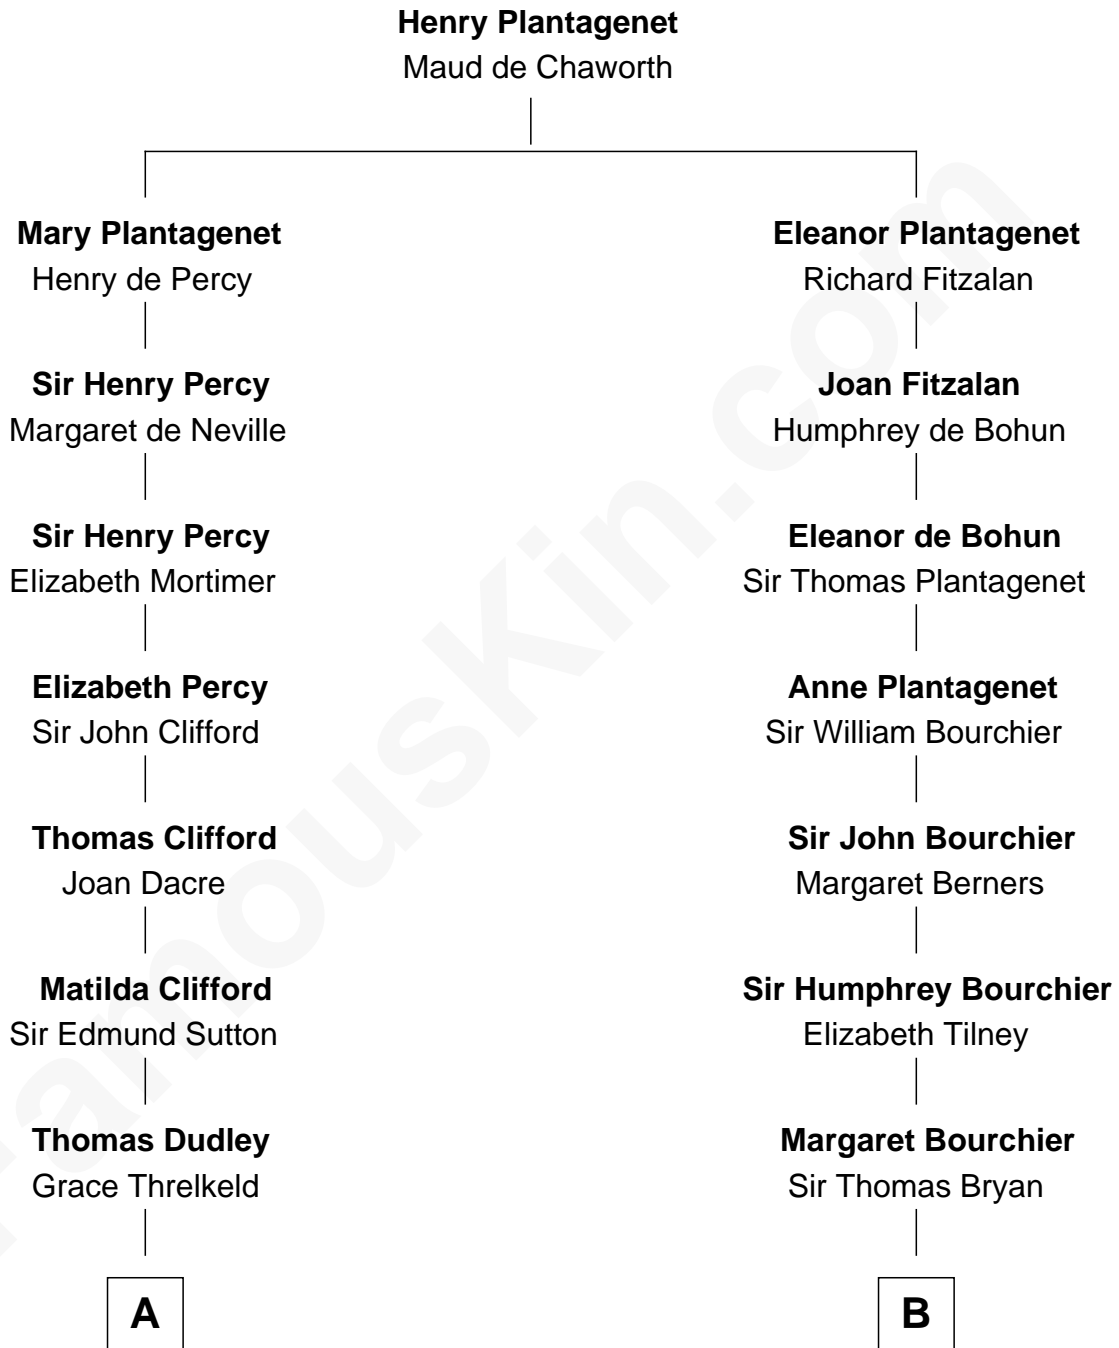

FamousKin.com

Relationship Chart of

Princess Diana

Princess of Wales

15th cousin 4 times removed of

Robert Treat Paine
Signer of the Declaration of Independence

C

—
Albert Edward John Spencer
Cynthia Elinor Beatrix Hamilton

—
Edward John Spencer
Frances Ruth Burke Roche

—
Princess Diana
Princess of Wales

FamousKin.com