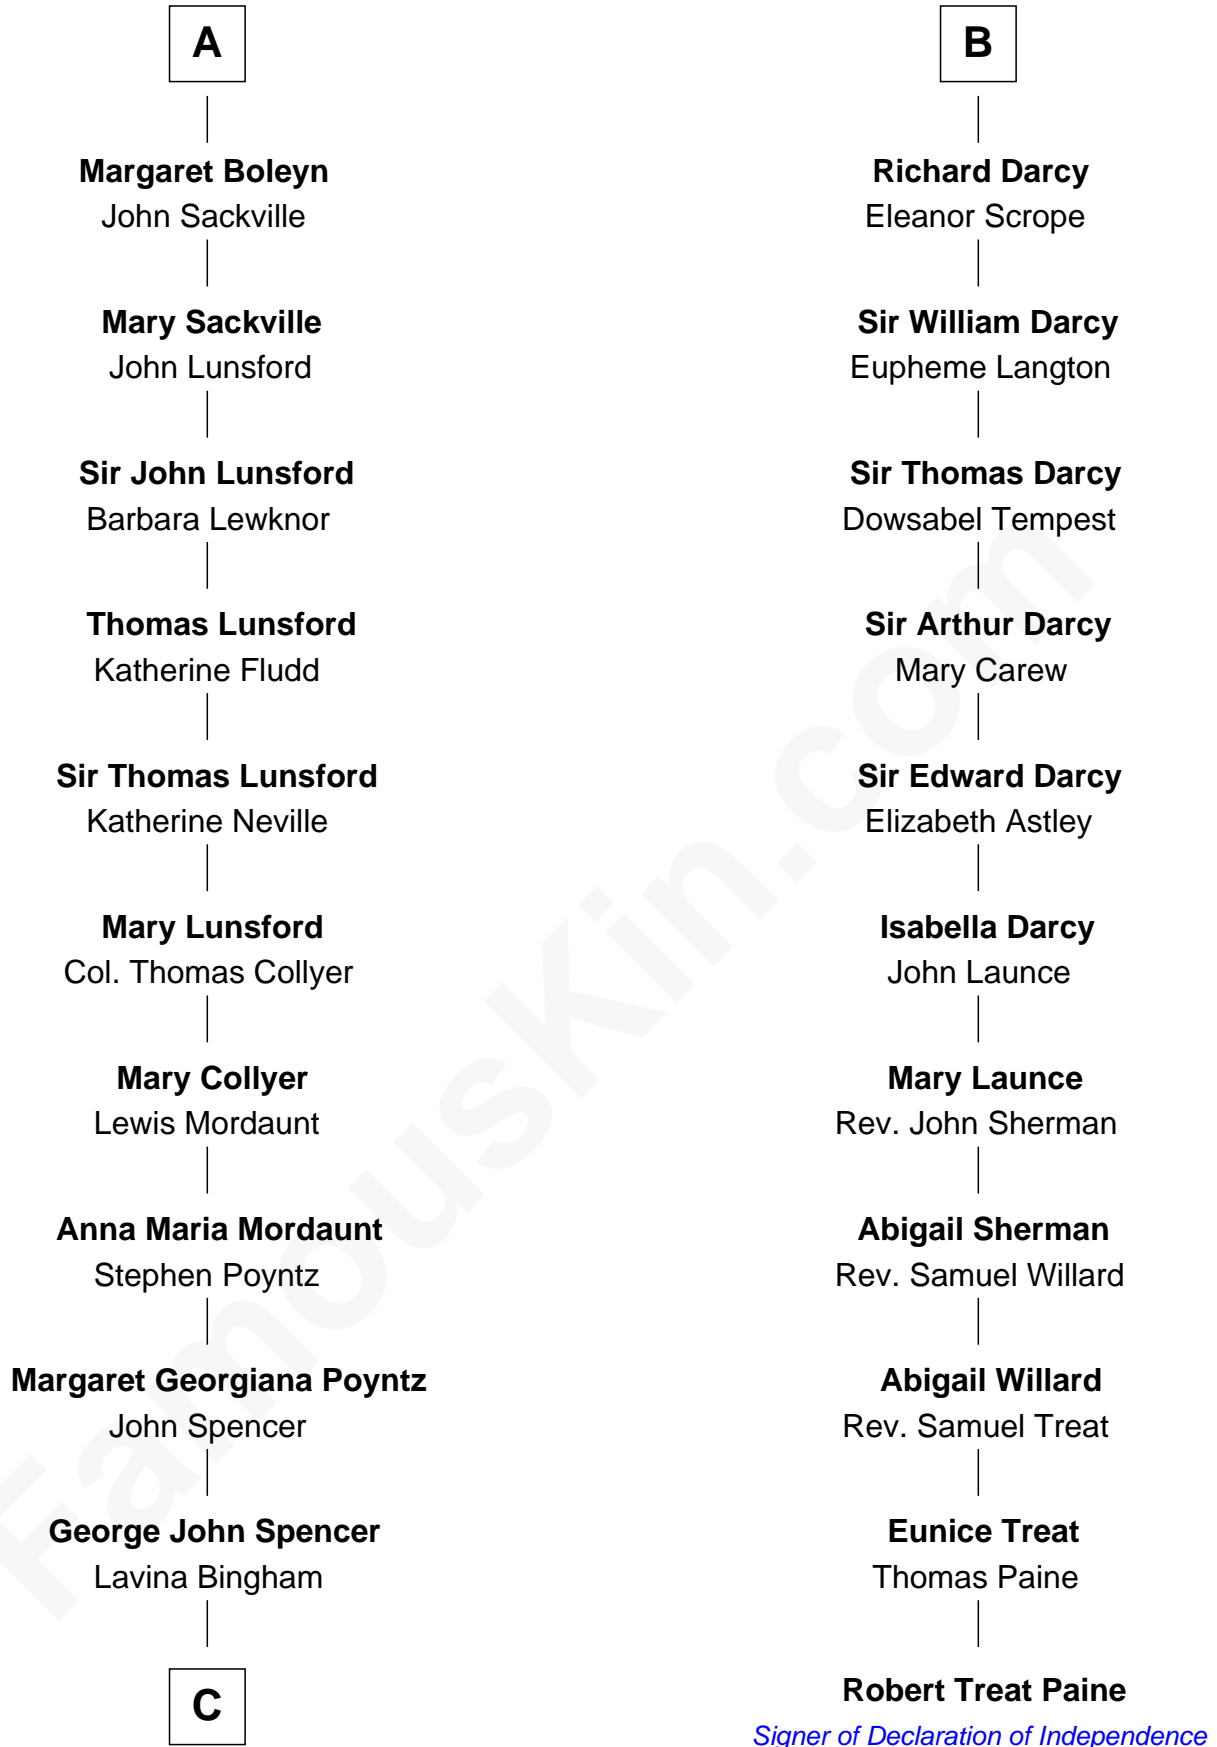

FamousKin.com

Relationship Chart of

Princess Diana

Princess of Wales

17th cousin 4 times removed of

Robert Treat Paine
Signer of the Declaration of Independence

C

—
Frederick Spencer

Adelaide Horatia Elizabeth Seymour

—
Charles Robert Spencer

Margaret Baring

—
Albert Edward John Spencer

Cynthia Elinor Beatrix Hamilton

—
Edward John Spencer

Frances Ruth Burke Roche

—
Princess Diana