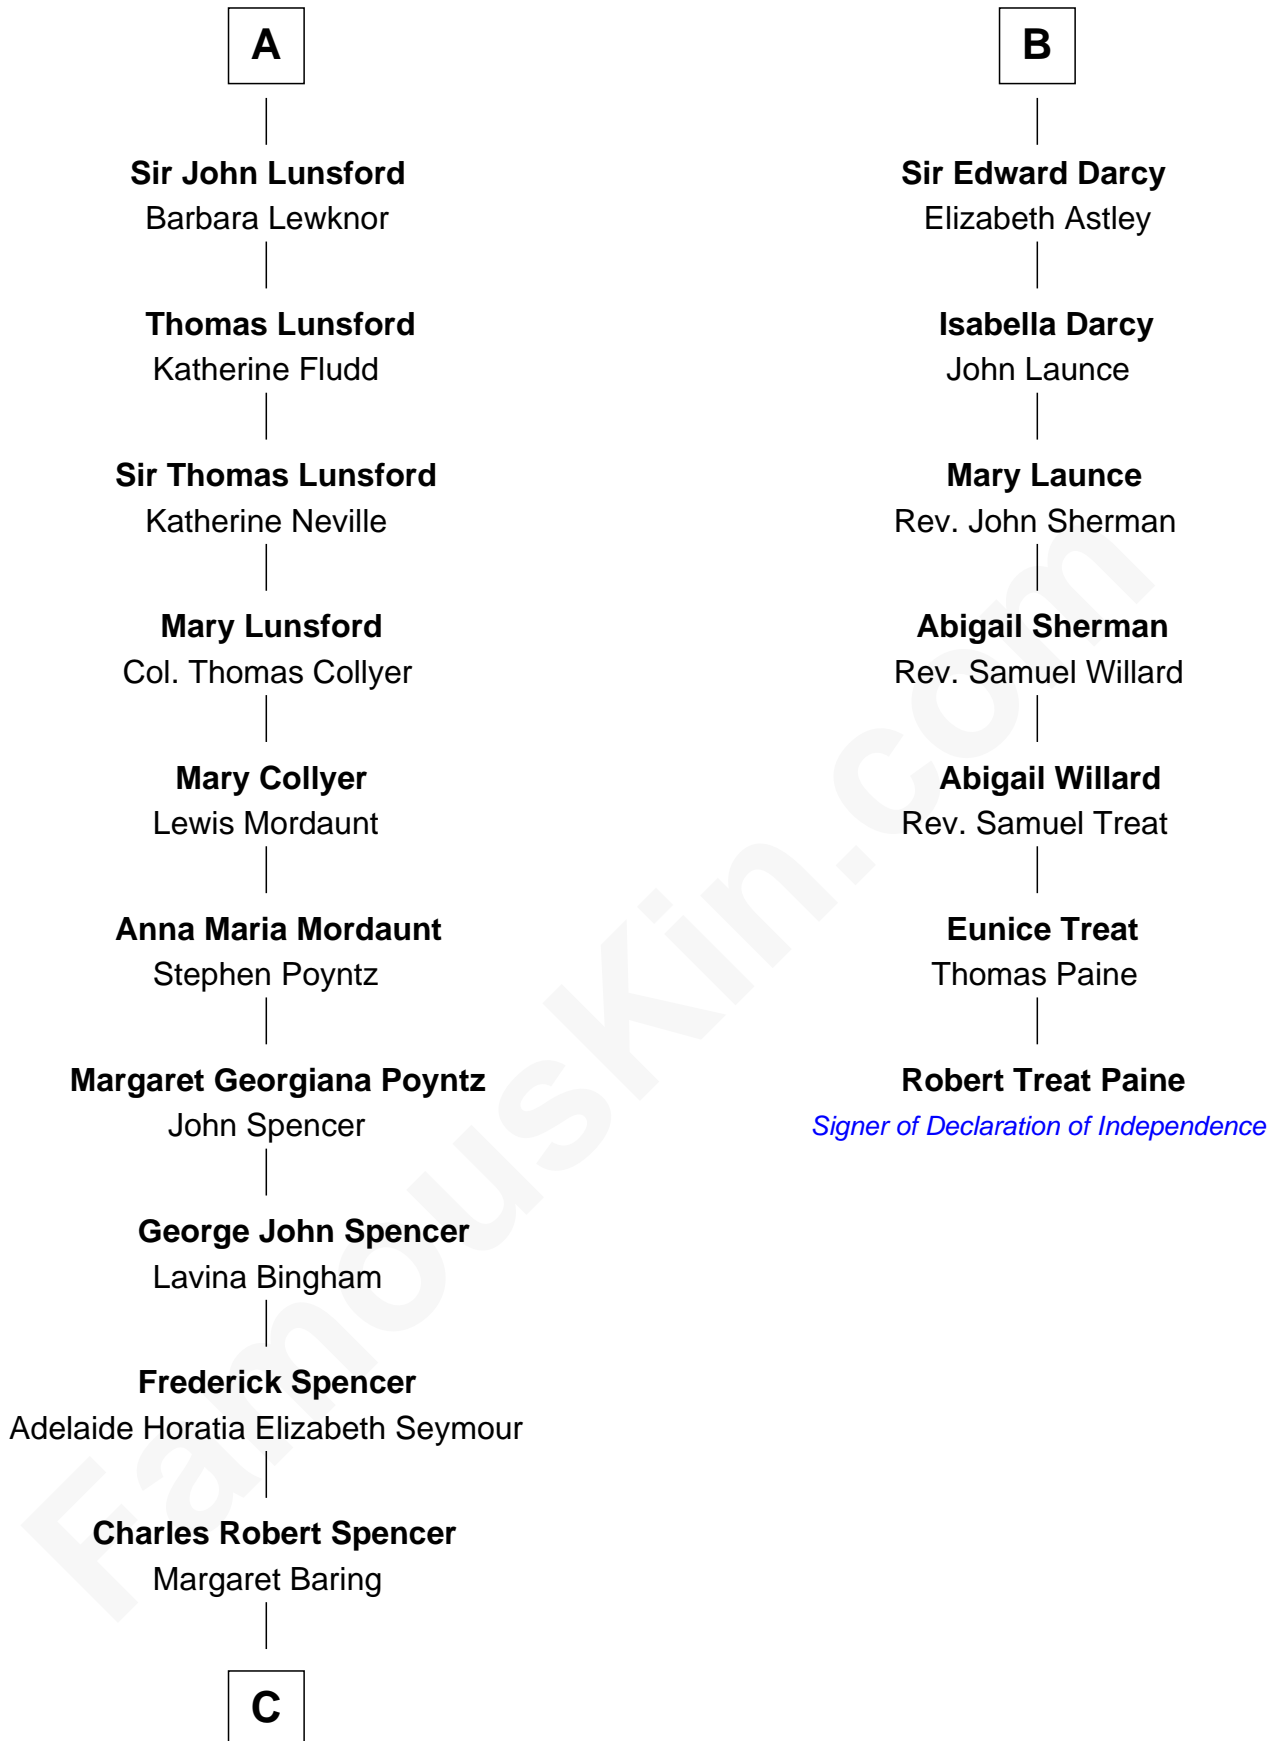

## Relationship Chart of

### Princess Diana

*Princess of Wales*

13th cousin 6 times removed of

**Robert Treat Paine**  
*Signer of the Declaration of Independence*

**C**

—  
**Albert Edward John Spencer**  
Cynthia Elinor Beatrix Hamilton

—  
**Edward John Spencer**  
Frances Ruth Burke Roche

—  
**Princess Diana**  
*Princess of Wales*

FamousKin.com