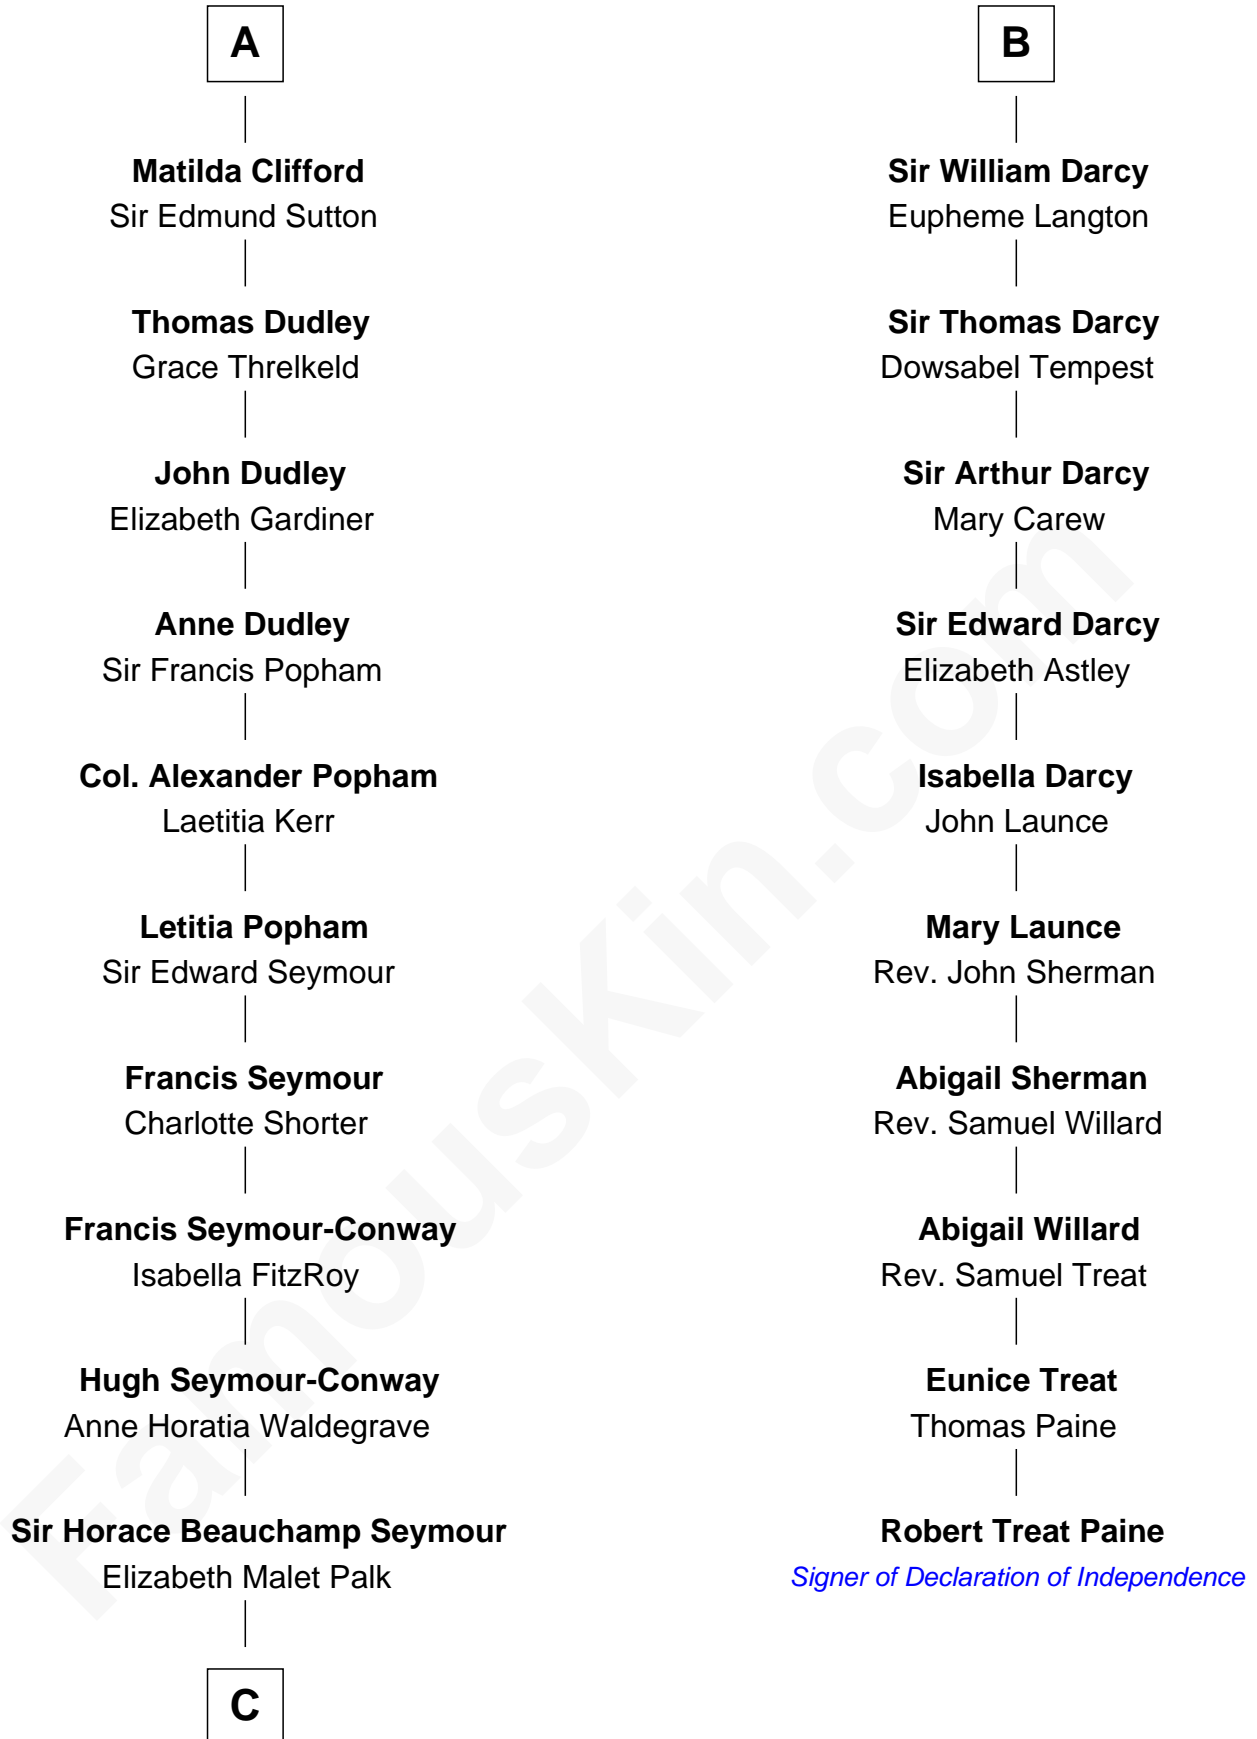

FamousKin.com

Relationship Chart of

Princess Diana

Princess of Wales

16th cousin 5 times removed of

Robert Treat Paine
Signer of the Declaration of Independence

C

Adelaide Horatia Elizabeth Seymour

Frederick Spencer

Charles Robert Spencer

Margaret Baring

Albert Edward John Spencer

Cynthia Elinor Beatrix Hamilton

Edward John Spencer

Frances Ruth Burke Roche

Princess Diana