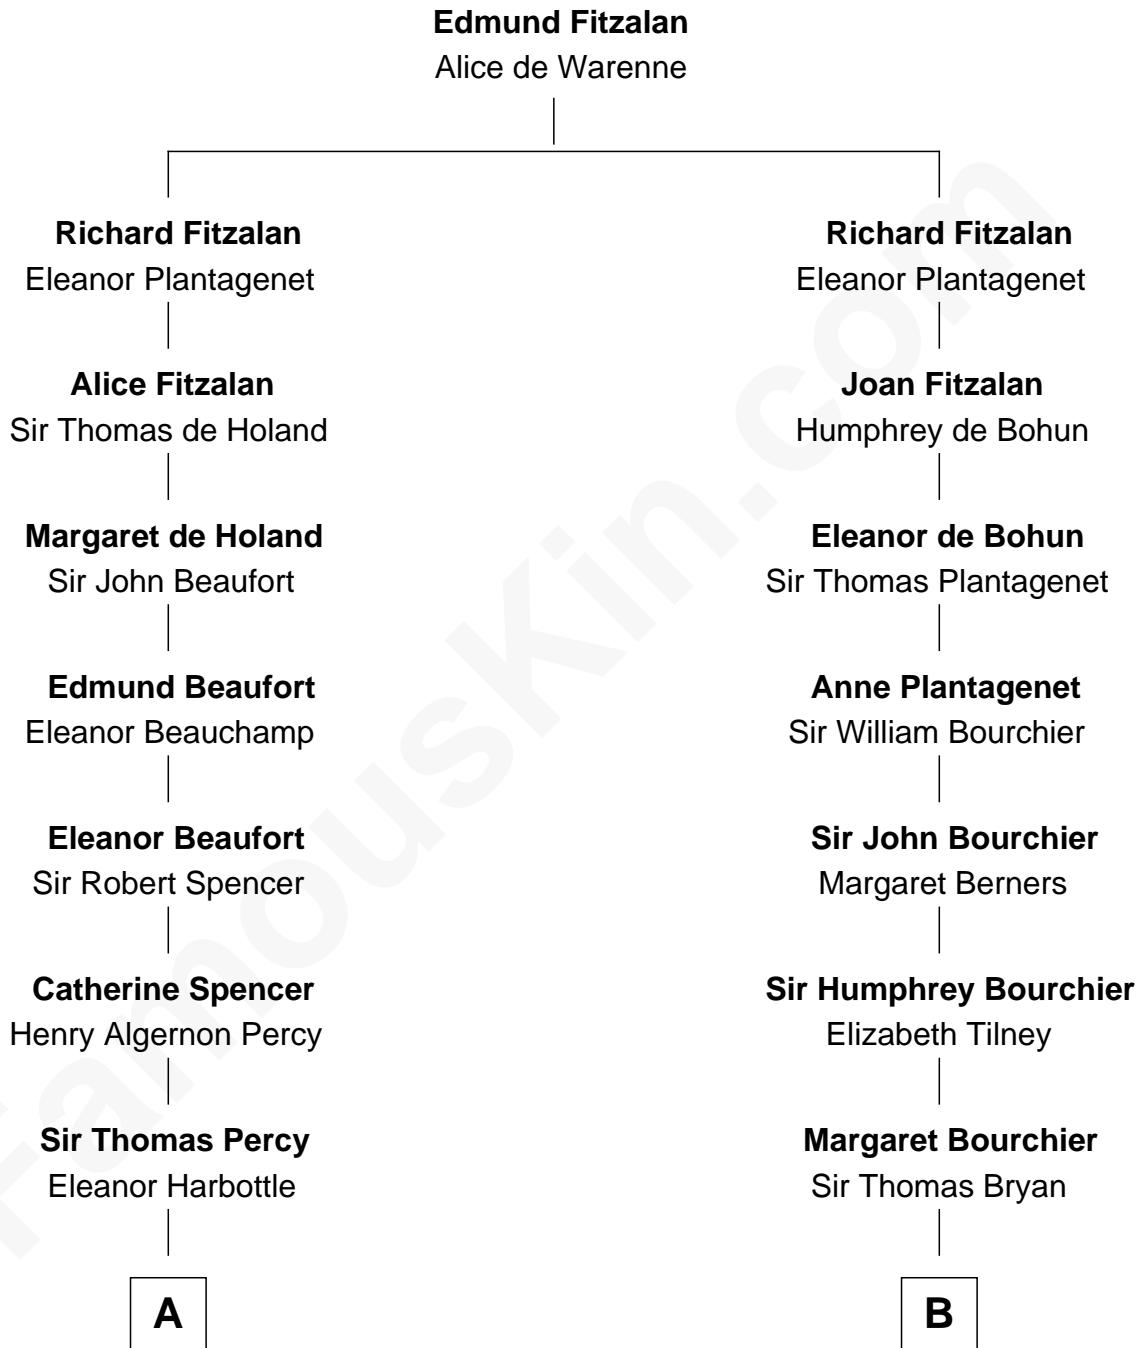

FamousKin.com

Relationship Chart of

Princess Diana

Princess of Wales

15th cousin 5 times removed of

Robert Treat Paine
Signer of the Declaration of Independence

A

Henry Percy
Katherine Neville

Henry Percy
Dorothy Devereux

Dorothy Percy
Robert Sydney

Dorothy Sydney
Henry Spencer

Sir Robert Spencer
Ann Digby

Sir Charles Spencer
Anne Churchill

John Spencer
Georgiana Carolina Carteret

John Spencer
Margaret Georgiana Poyntz