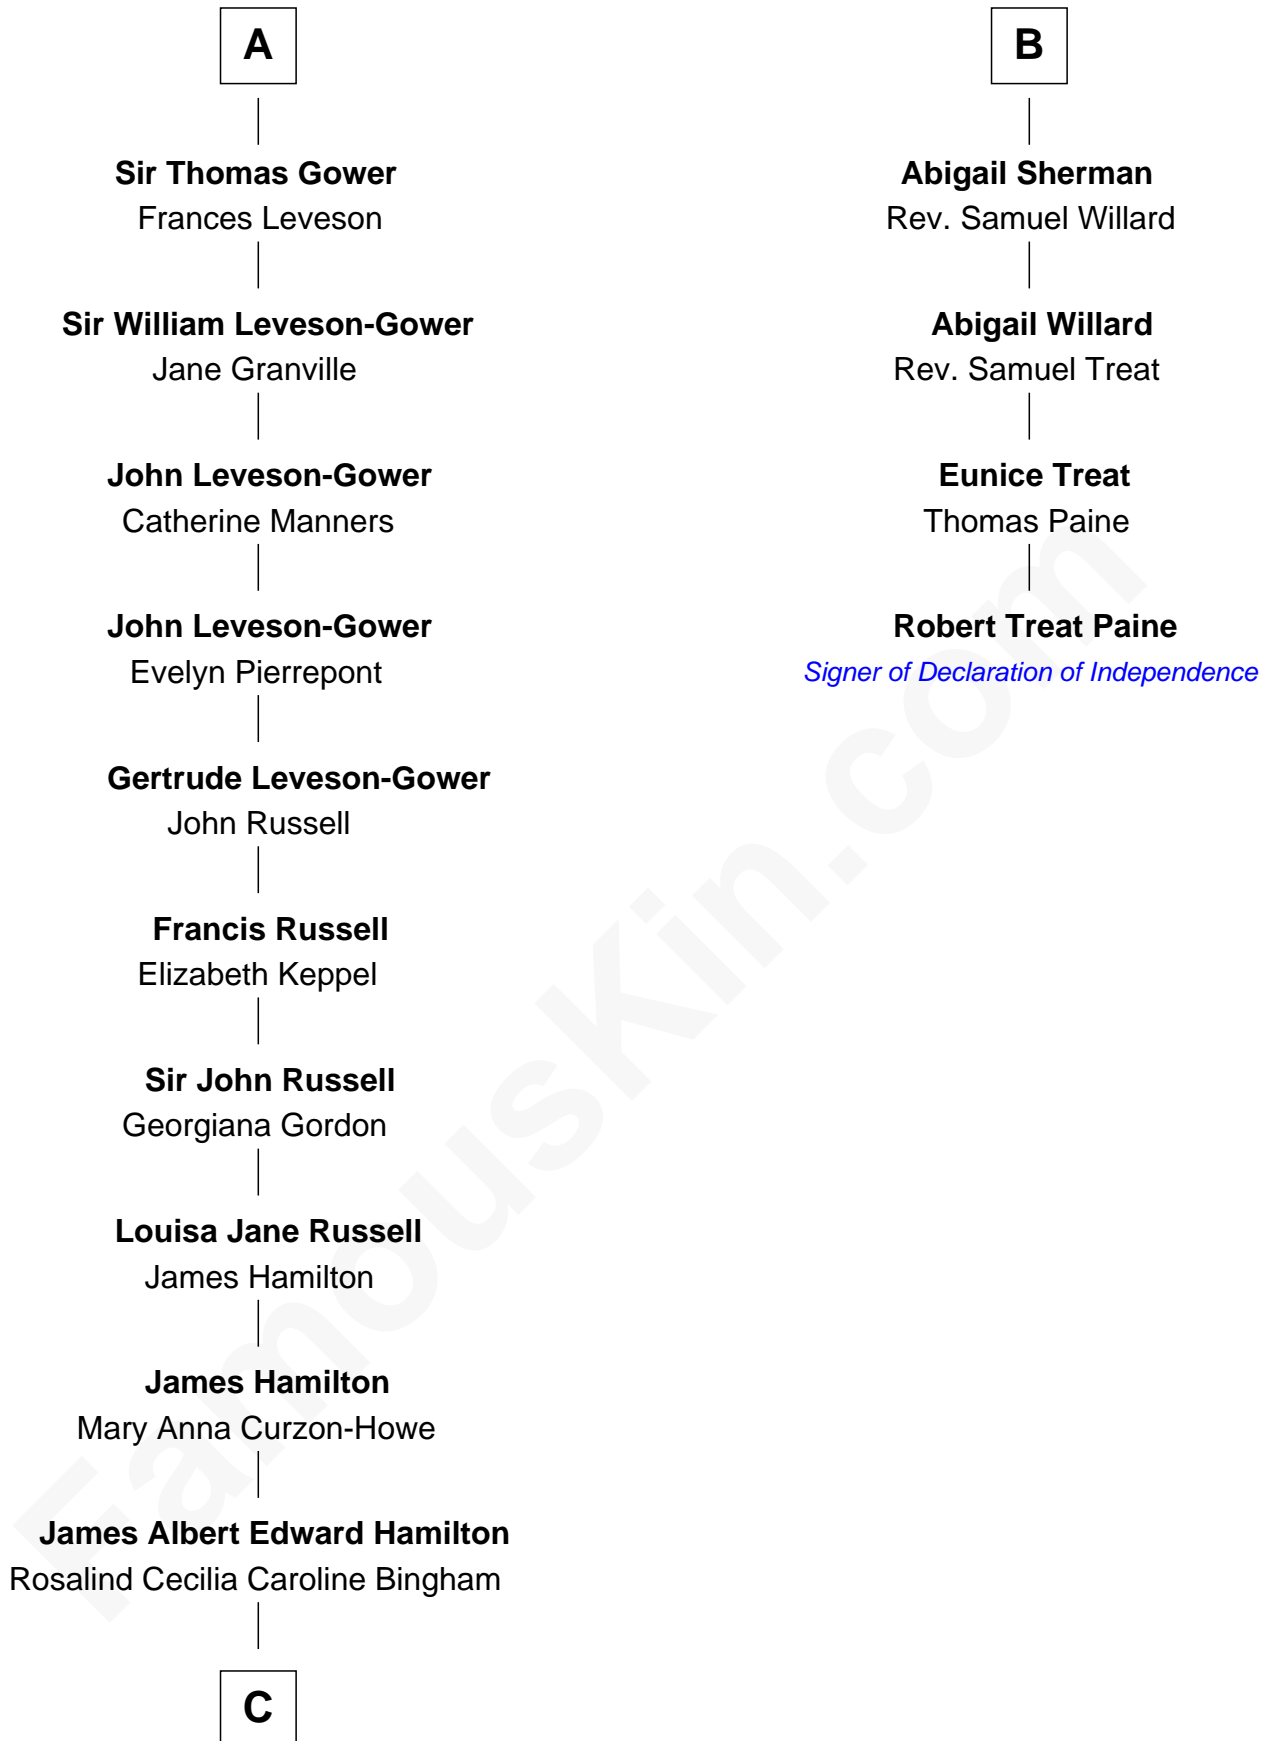

## Relationship Chart of

### Princess Diana

*Princess of Wales*

10th cousin 9 times removed of

**Robert Treat Paine**  
*Signer of the Declaration of Independence*

**C**

**Cynthia Elinor Beatrix Hamilton**

Albert Edward John Spencer

**Edward John Spencer**

Frances Ruth Burke Roche

**Princess Diana**

*Princess of Wales*

FamousKin.com