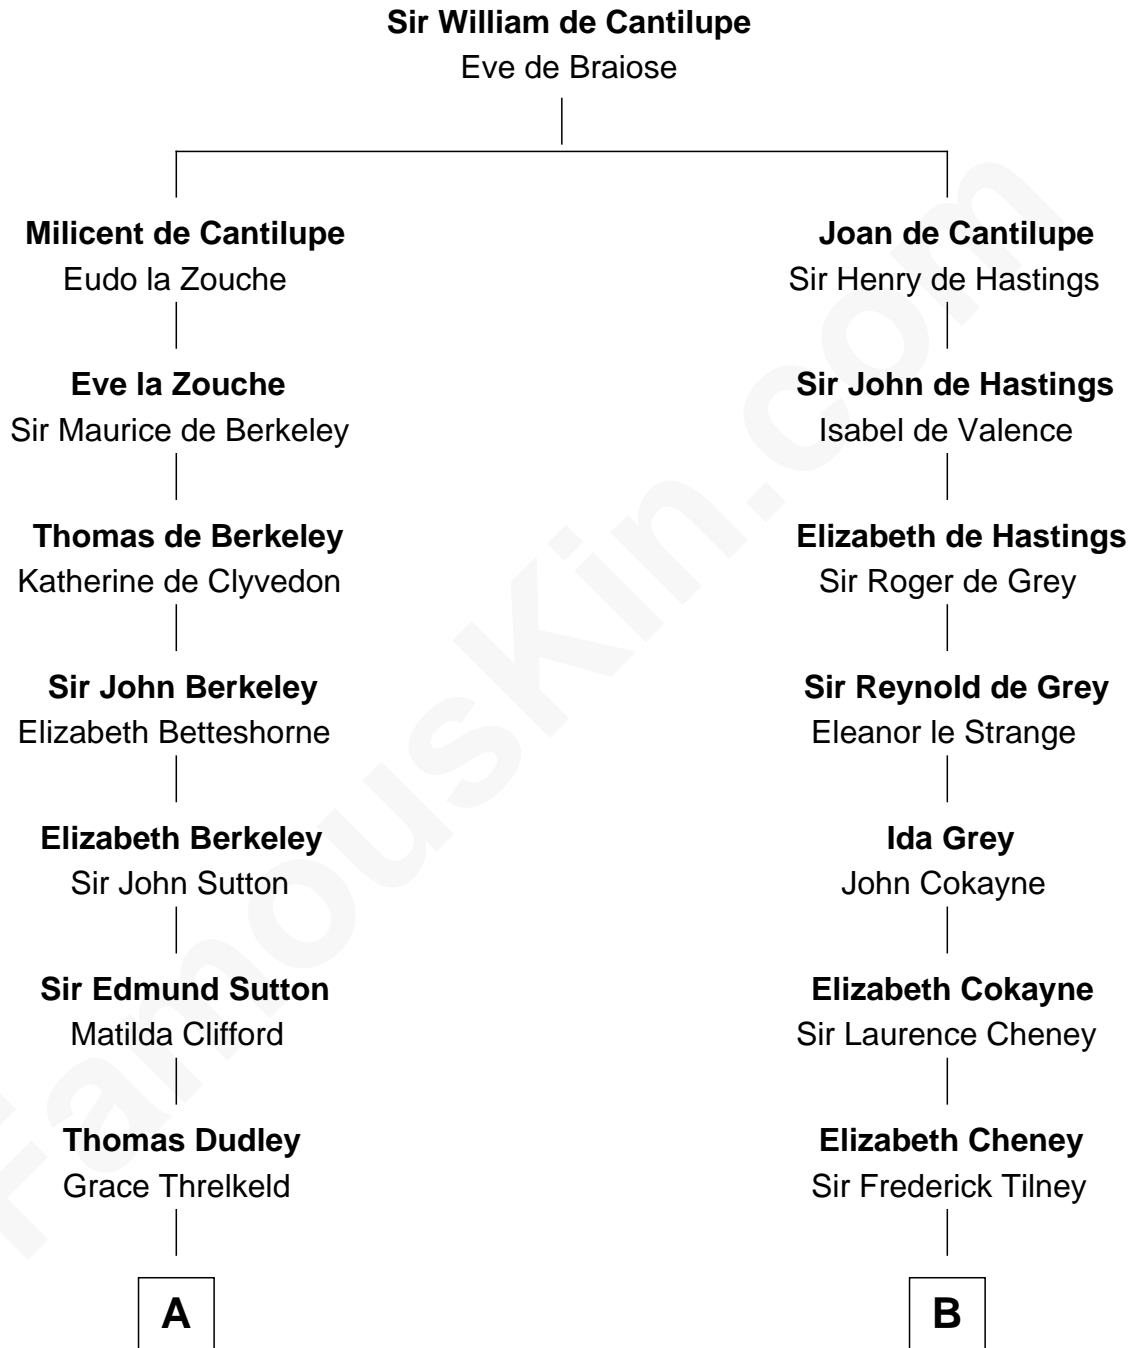

## Relationship Chart of

### Princess Diana

Princess of Wales

17th cousin 2 times removed of

**Robert Treat Paine**  
Signer of the Declaration of Independence

**C**

—  
**Albert Edward John Spencer**  
Cynthia Elinor Beatrix Hamilton

—  
**Edward John Spencer**  
Frances Ruth Burke Roche

—  
**Princess Diana**  
*Princess of Wales*

FamousKin.com