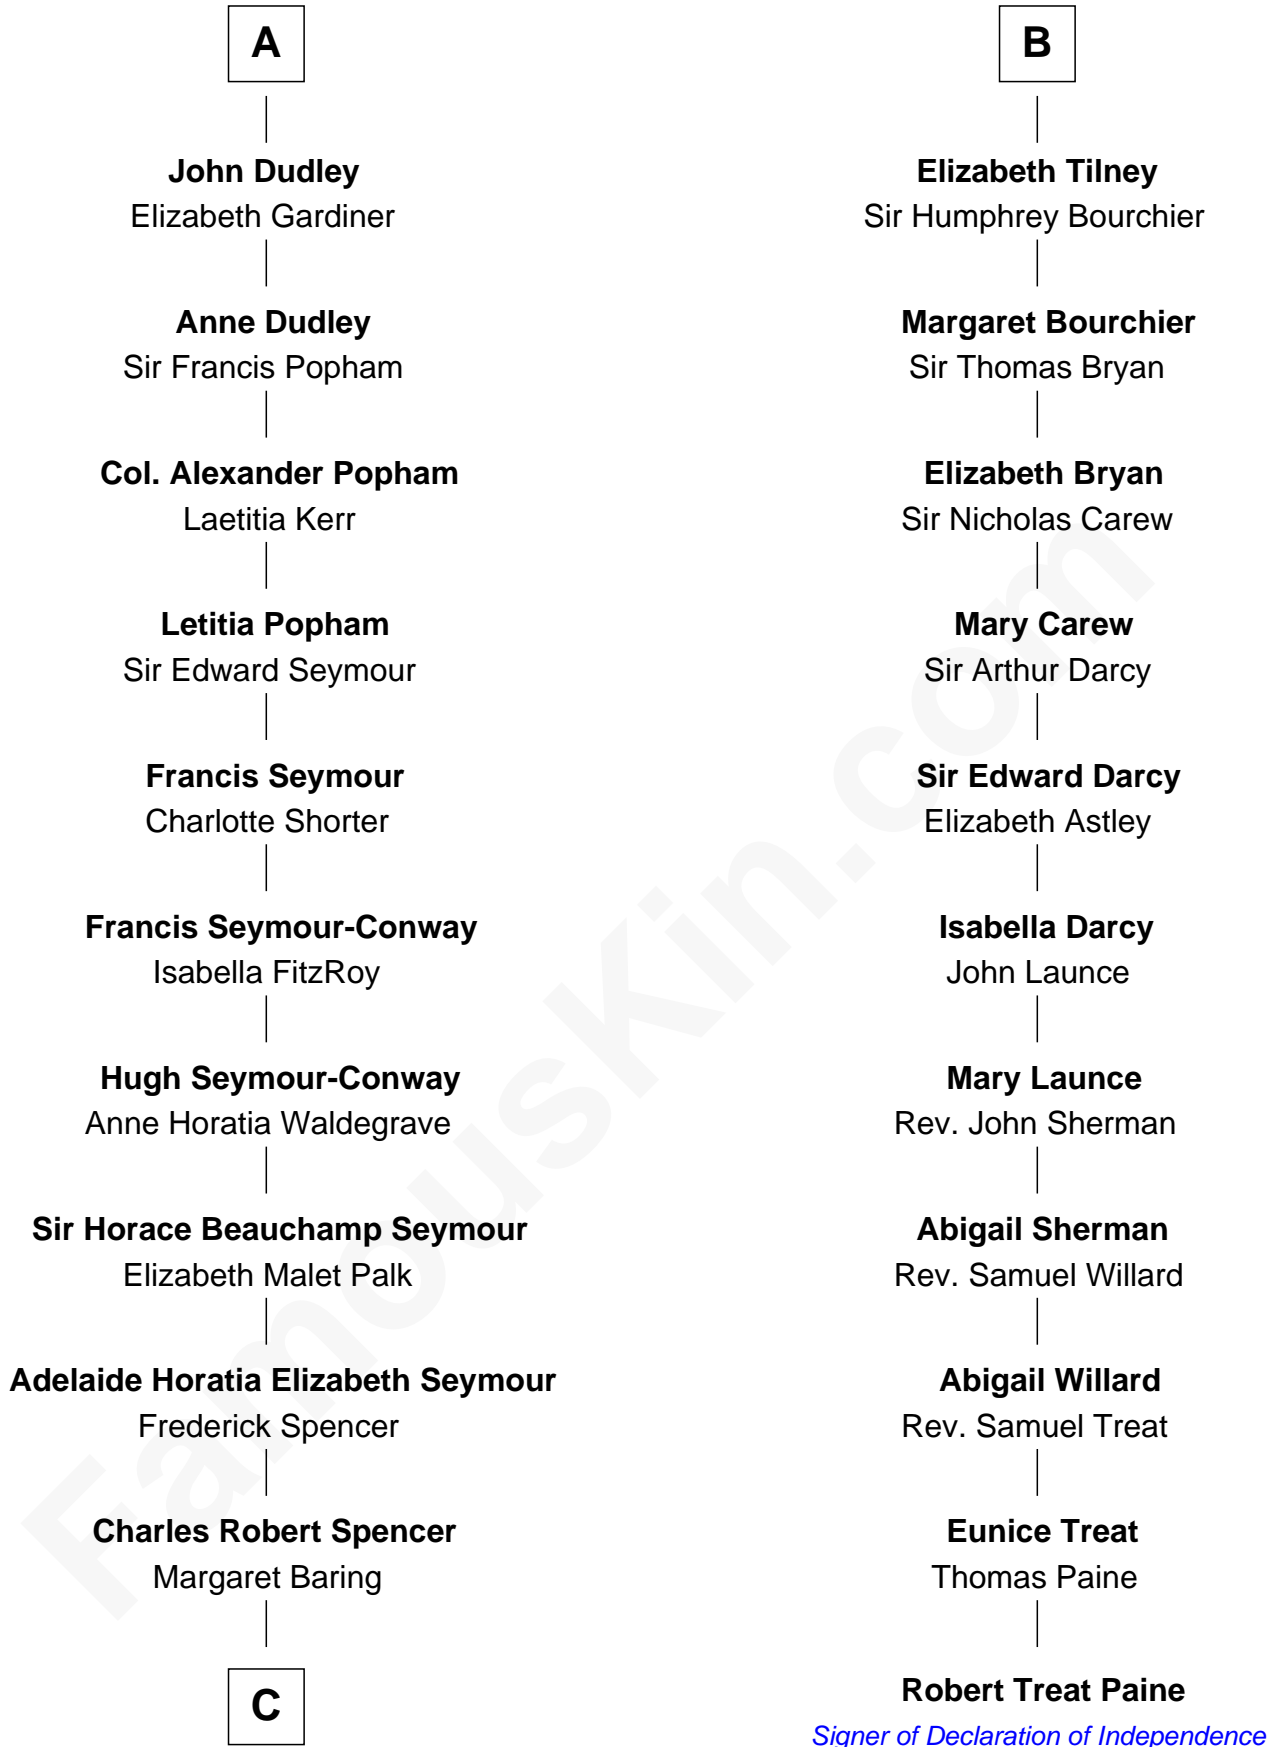

## Relationship Chart of

### Princess Diana

Princess of Wales

17th cousin 2 times removed of

**Robert Treat Paine**  
Signer of the Declaration of Independence

**C**

—  
**Albert Edward John Spencer**  
Cynthia Elinor Beatrix Hamilton

—  
**Edward John Spencer**  
Frances Ruth Burke Roche

—  
**Princess Diana**  
*Princess of Wales*

FamousKin.com