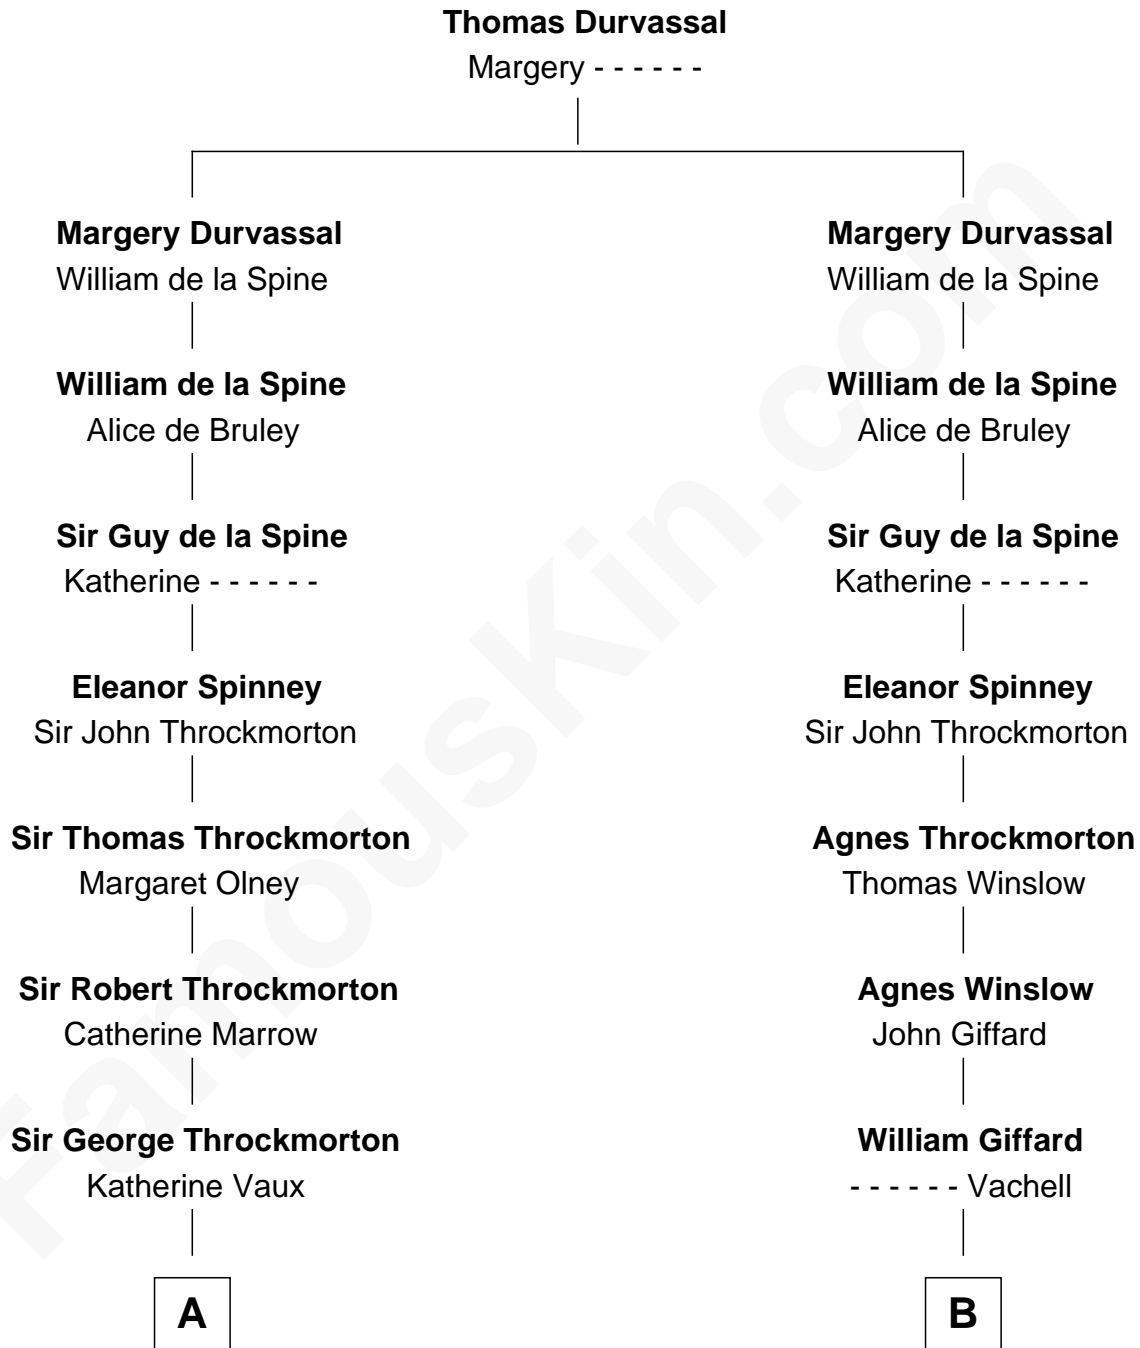

FamousKin.com

Relationship Chart of

Princess Diana

Princess of Wales

17th cousin 3 times removed of

Stephen Crane
Author of The Red Badge of Courage

A

Anne Throckmorton

John Digby

Sir George Digby

Abigail Heveningham

John Digby

Beatrice Walcott

George Digby

Anne Russell

Ann Digby

Sir Robert Spencer

Sir Charles Spencer

Anne Churchill

John Spencer

Georgiana Carolina Carteret

John Spencer

Margaret Georgiana Poyntz

George John Spencer