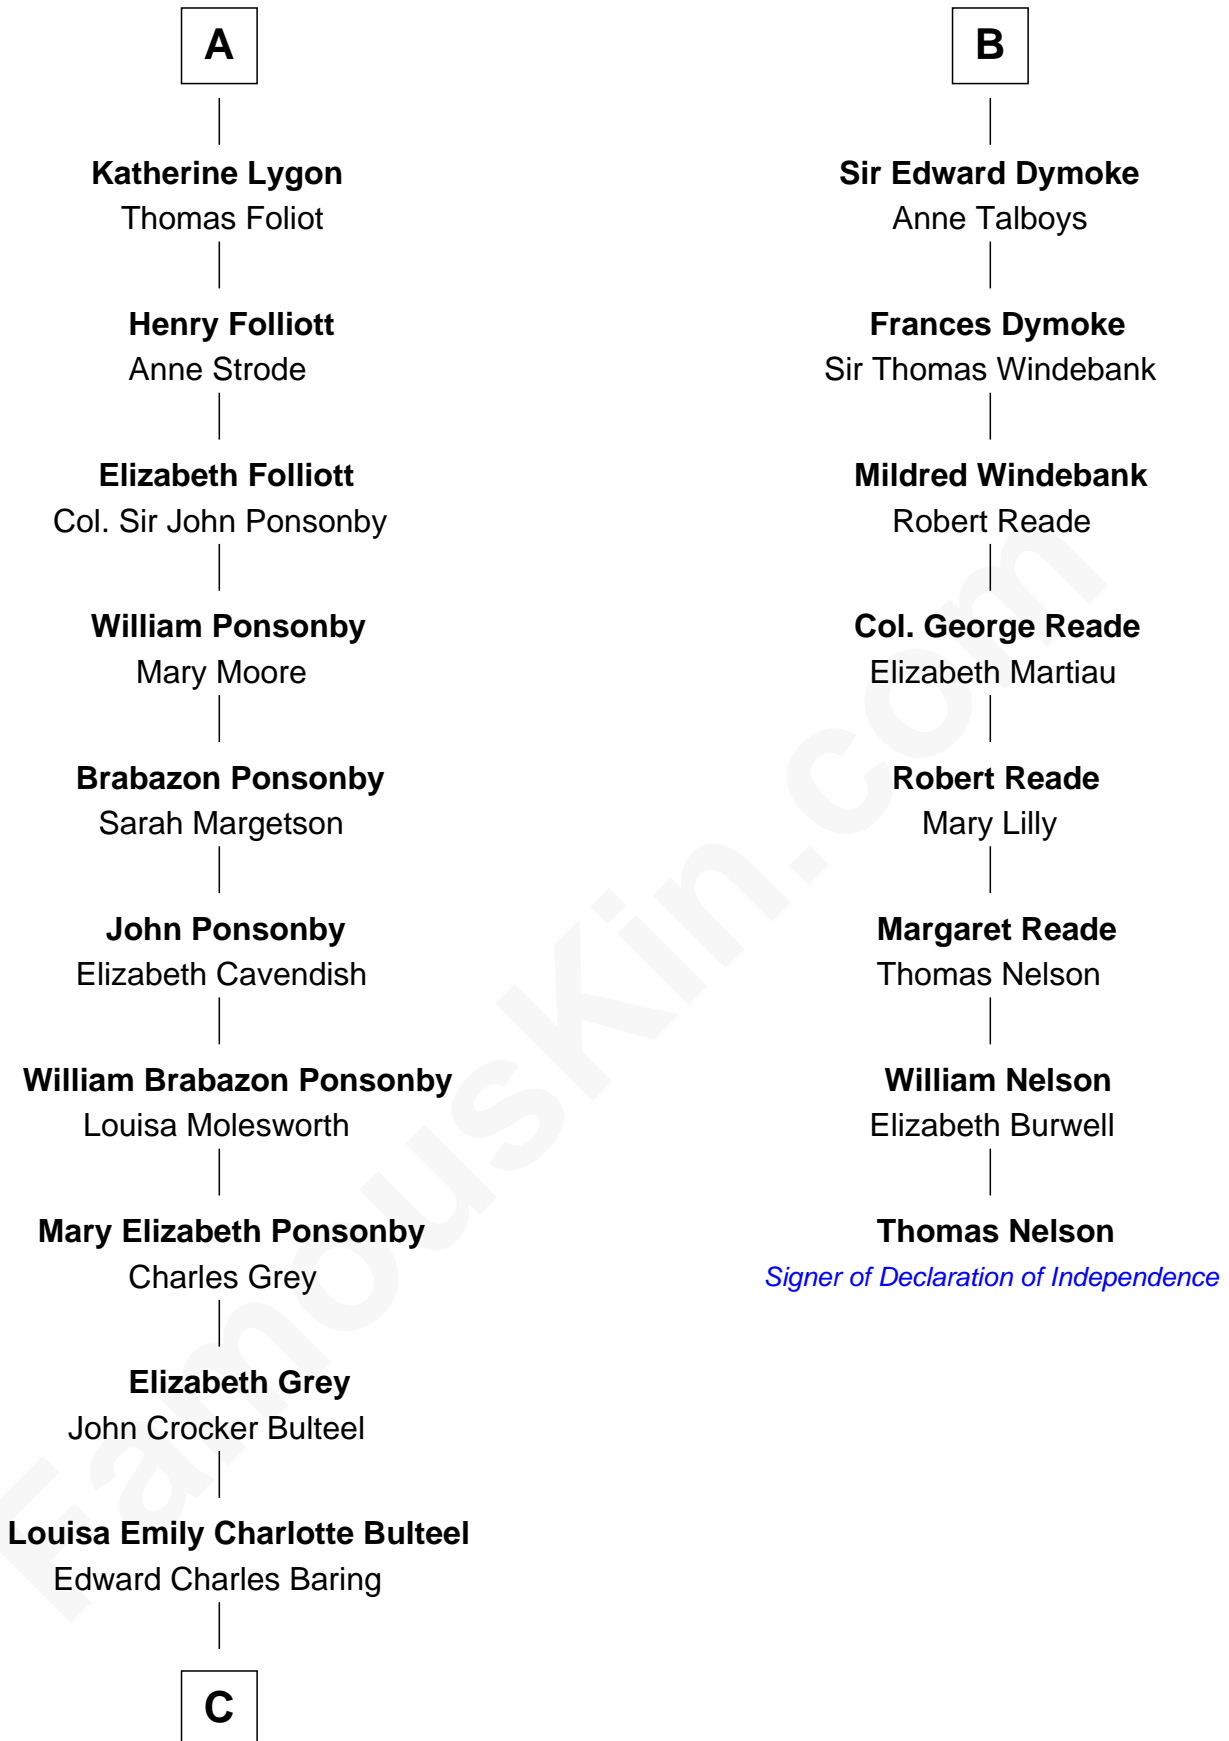

FamousKin.com Relationship Chart of

Princess Diana

Princess of Wales

14th cousin 6 times removed of

Thomas Nelson

Signer of the Declaration of Independence

C

—
Margaret Baring
Charles Robert Spencer

—
Albert Edward John Spencer
Cynthia Elinor Beatrix Hamilton

—
Edward John Spencer
Frances Ruth Burke Roche

—
Princess Diana
Princess of Wales

FamousKin.com