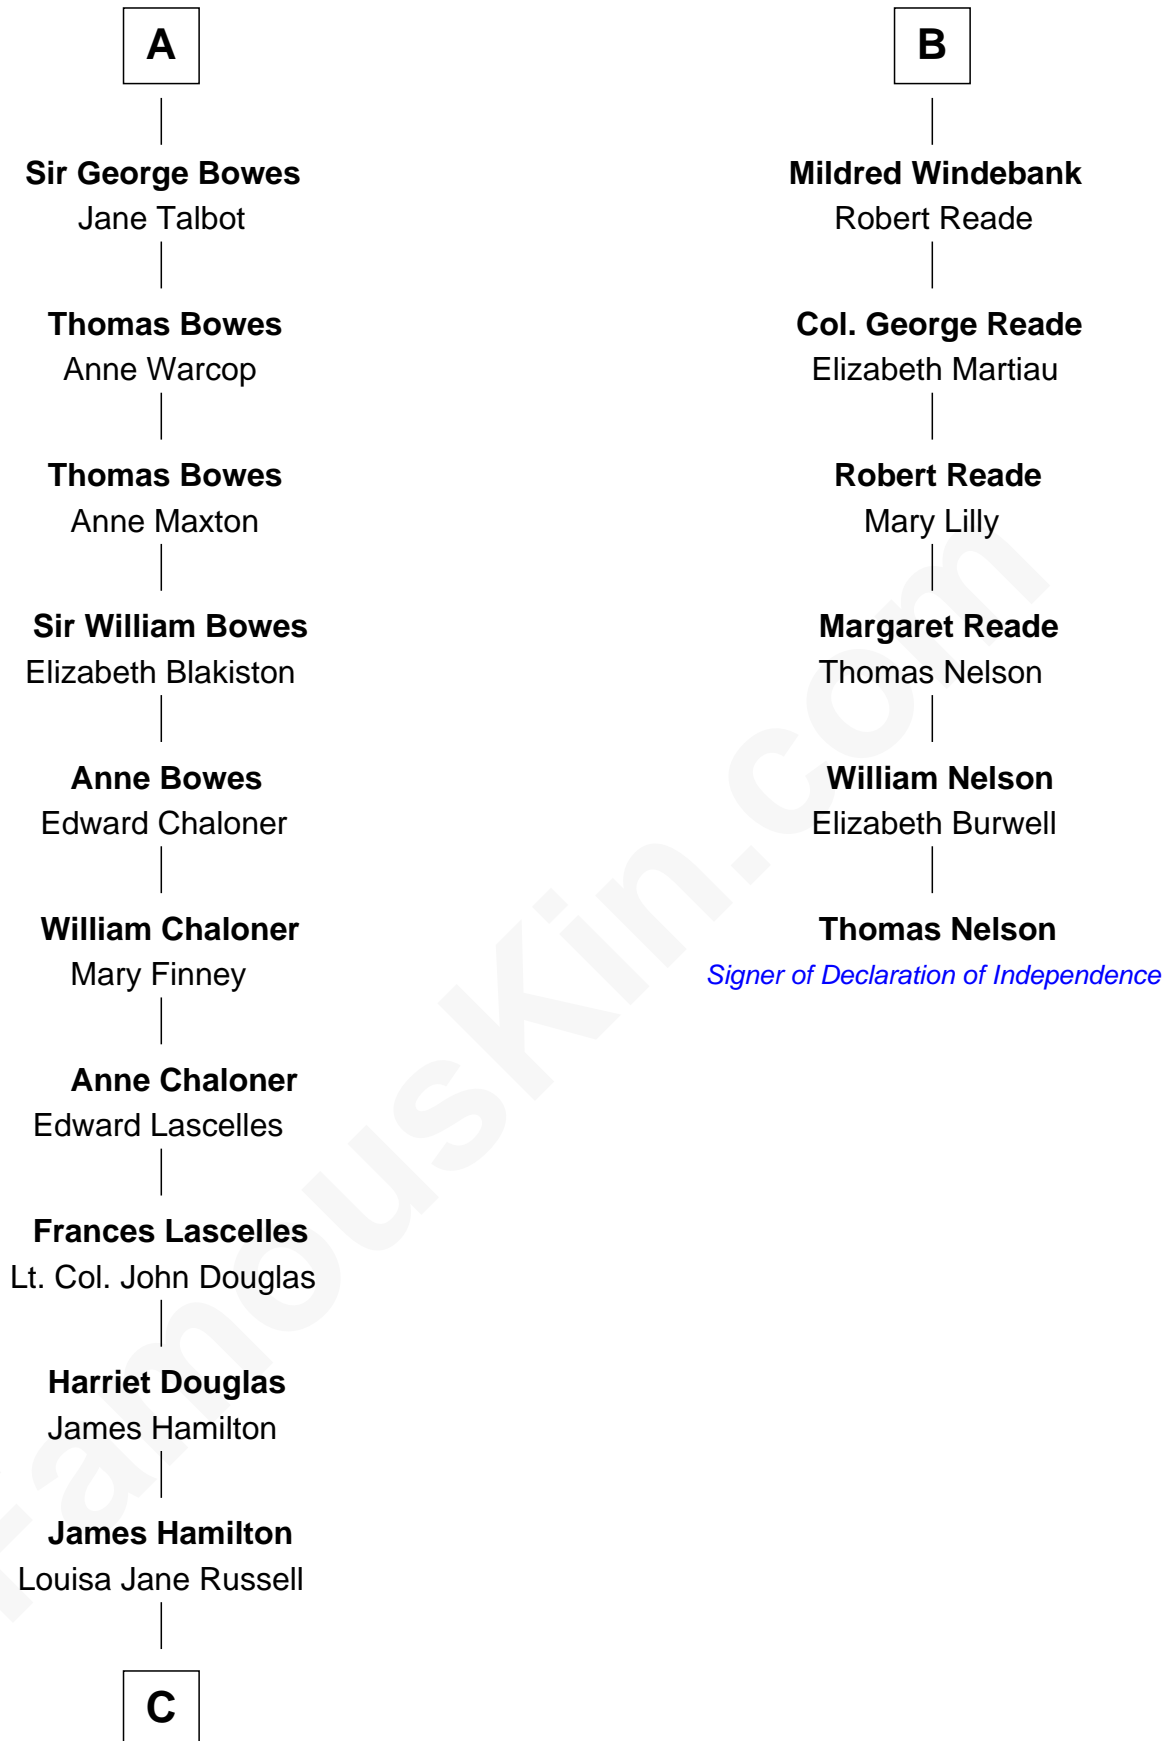

# FamousKin.com Relationship Chart of

**Princess Diana**

*Princess of Wales*

12th cousin 9 times removed of

**Thomas Nelson**

*Signer of the Declaration of Independence*

**Sir William de Aton**

Isabel de Percy

**C**

James Hamilton

Mary Anna Curzon-Howe

James Albert Edward Hamilton

Rosalind Cecilia Caroline Bingham

Cynthia Elinor Beatrix Hamilton

Albert Edward John Spencer

Edward John Spencer

Frances Ruth Burke Roche

Princess Diana

*Princess of Wales*

FamousKin.com