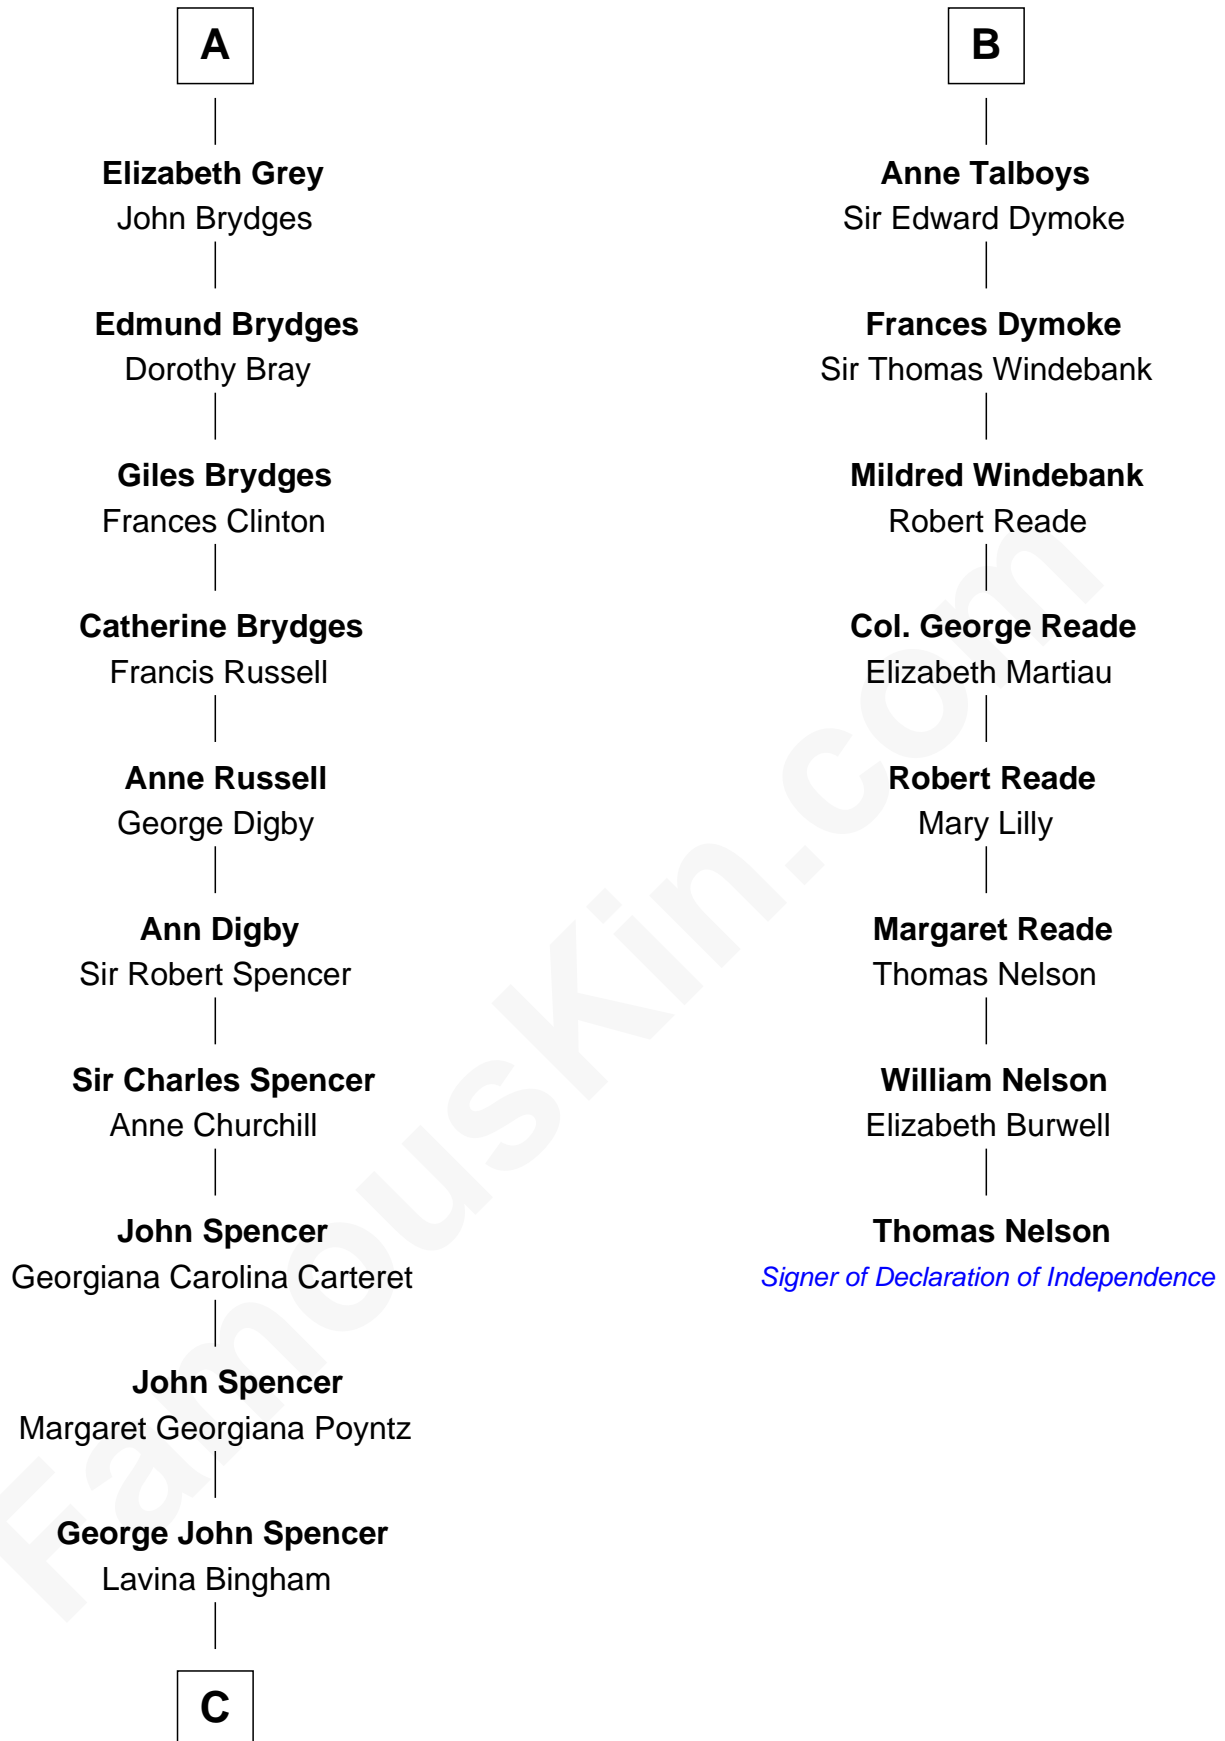

# FamousKin.com Relationship Chart of

**Princess Diana**

*Princess of Wales*

14th cousin 7 times removed of

**Thomas Nelson**

*Signer of the Declaration of Independence*

**Sir William de Boteler**

Ela Herdeburgh

**C**

—  
**Frederick Spencer**

Adelaide Horatia Elizabeth Seymour

—  
**Charles Robert Spencer**

Margaret Baring

—  
**Albert Edward John Spencer**

Cynthia Elinor Beatrix Hamilton

—  
**Edward John Spencer**

Frances Ruth Burke Roche

—  
**Princess Diana**

*Princess of Wales*

FamousKin.com