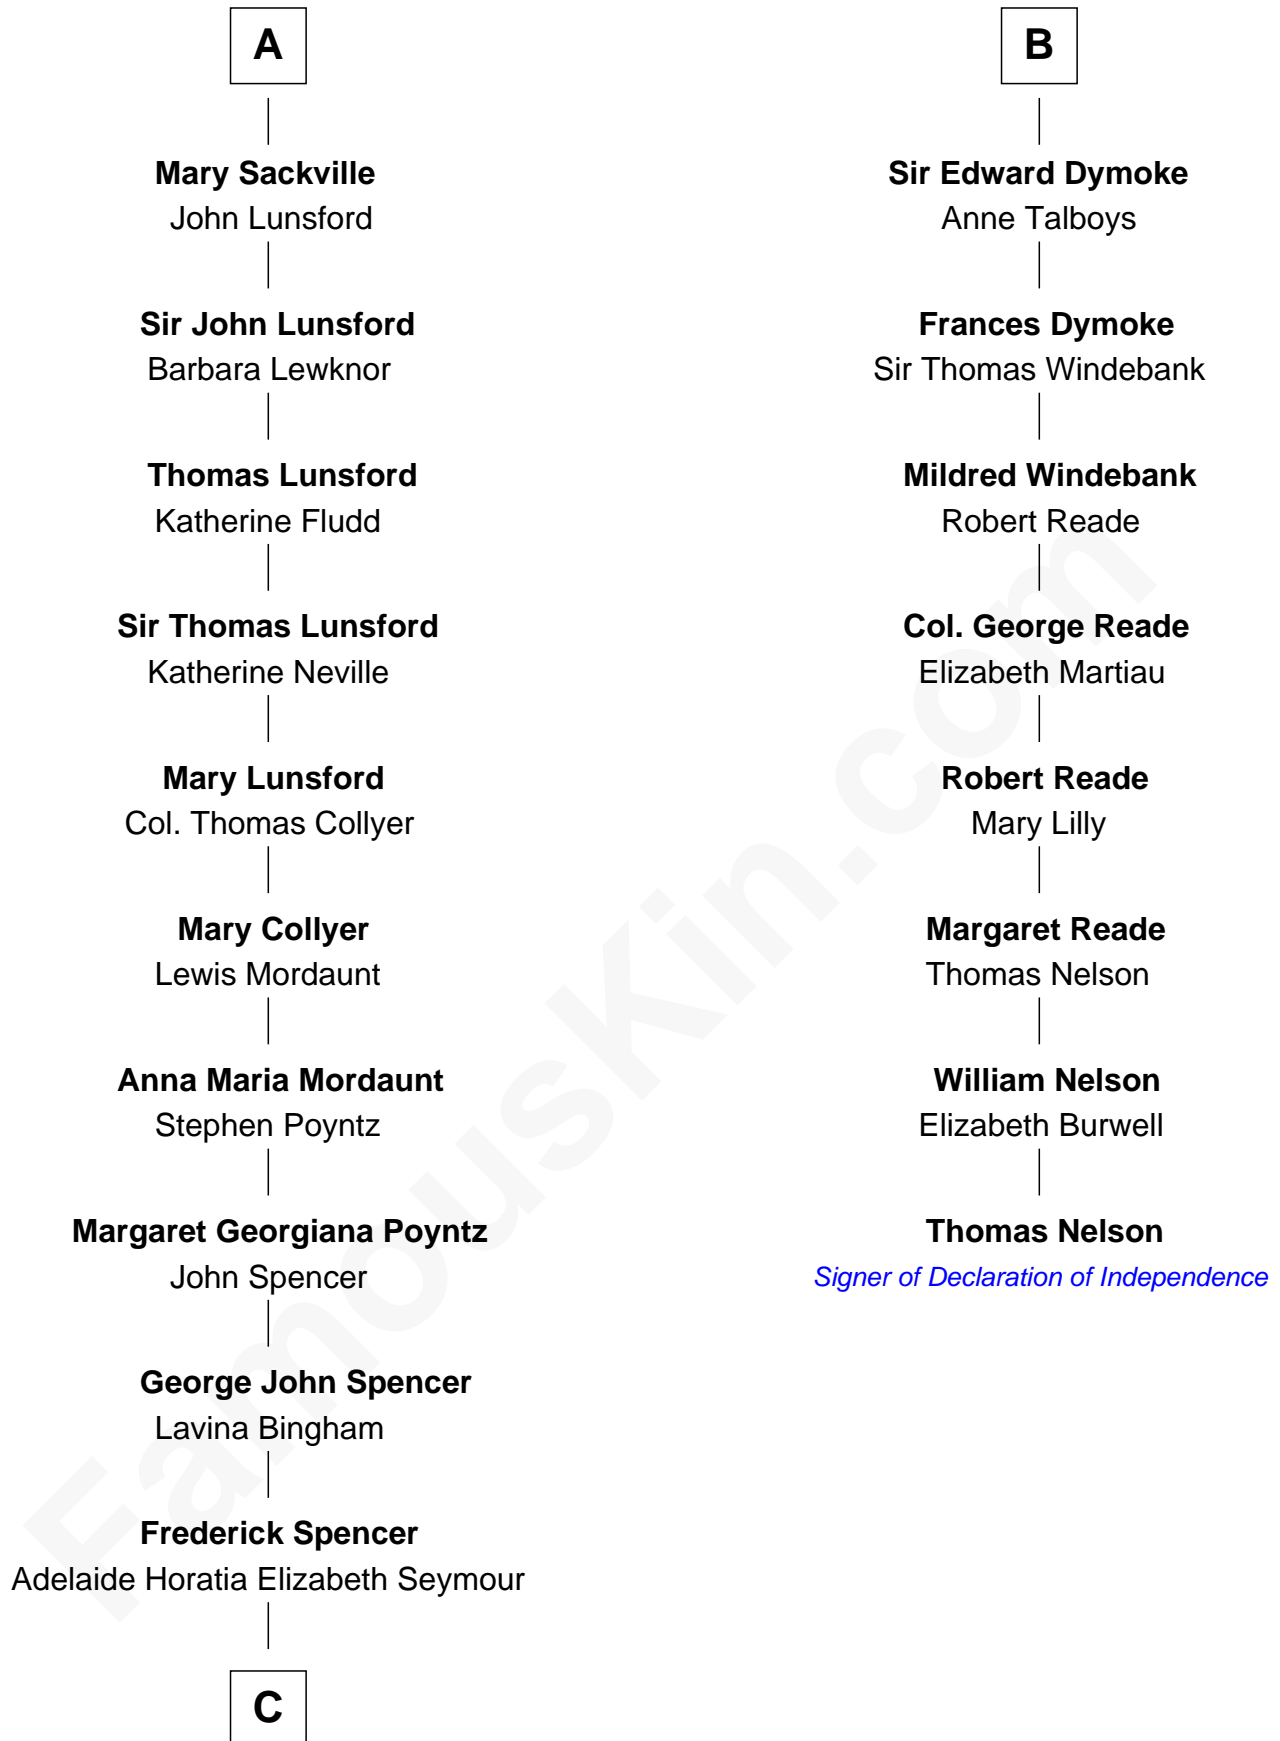

FamousKin.com Relationship Chart of

Princess Diana

Princess of Wales

14th cousin 6 times removed of

Thomas Nelson

Signer of the Declaration of Independence

C

—
Charles Robert Spencer

Margaret Baring

—
Albert Edward John Spencer

Cynthia Elinor Beatrix Hamilton

—
Edward John Spencer

Frances Ruth Burke Roche

—
Princess Diana

Princess of Wales

FamousKin.com