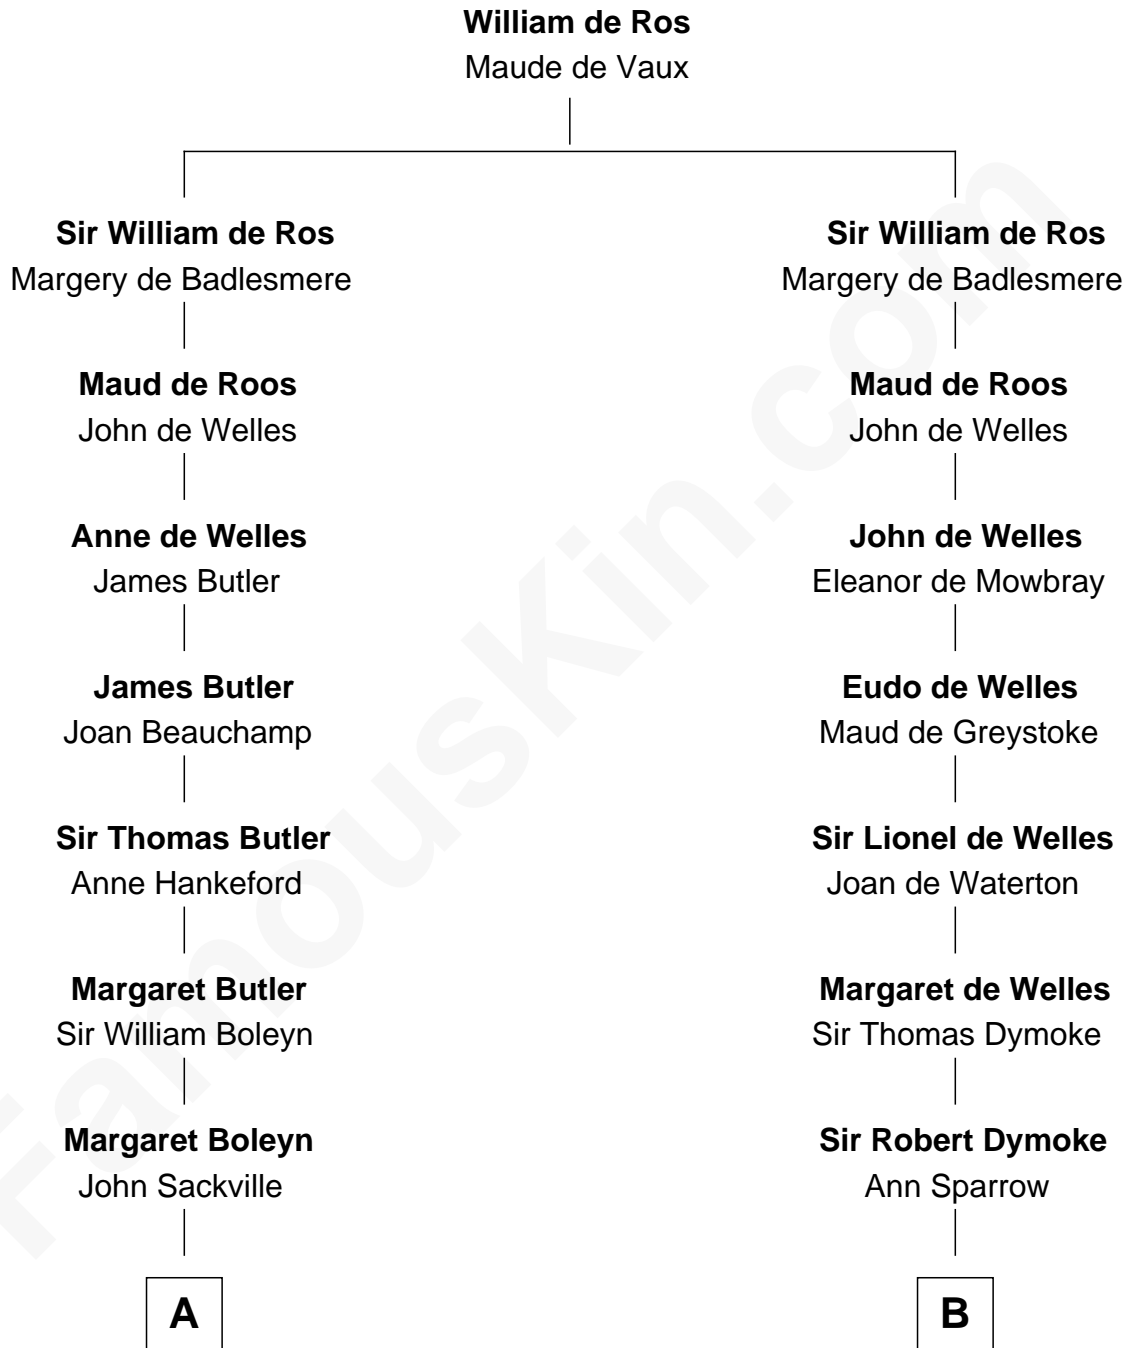

FamousKin.com Relationship Chart of

Princess Diana

Princess of Wales

14th cousin 6 times removed of

Thomas Nelson

Signer of the Declaration of Independence

C

—
Charles Robert Spencer

Margaret Baring

—
Albert Edward John Spencer

Cynthia Elinor Beatrix Hamilton

—
Edward John Spencer

Frances Ruth Burke Roche

—
Princess Diana

Princess of Wales

FamousKin.com