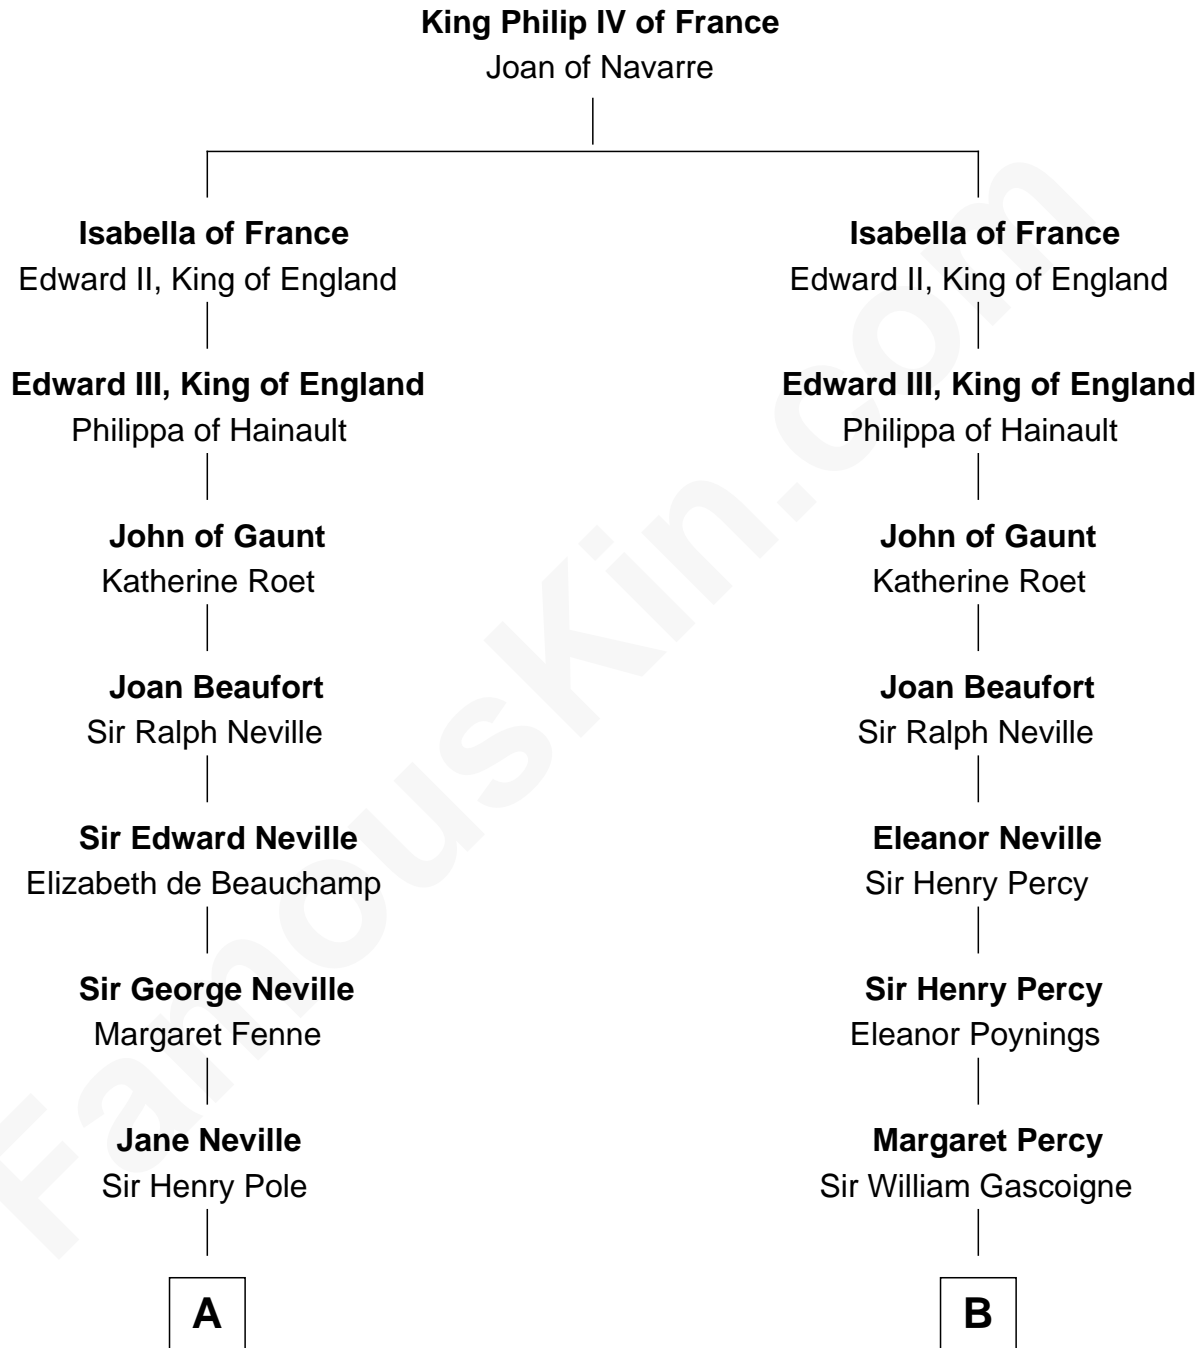

# FamousKin.com Relationship Chart of

**Princess Diana**

*Princess of Wales*

15th cousin 5 times removed of

**Thomas Nelson**

*Signer of the Declaration of Independence*

**C**

—  
**Charles Robert Spencer**

Margaret Baring

—  
**Albert Edward John Spencer**

Cynthia Elinor Beatrix Hamilton

—  
**Edward John Spencer**

Frances Ruth Burke Roche

—  
**Princess Diana**

*Princess of Wales*

FamousKin.com