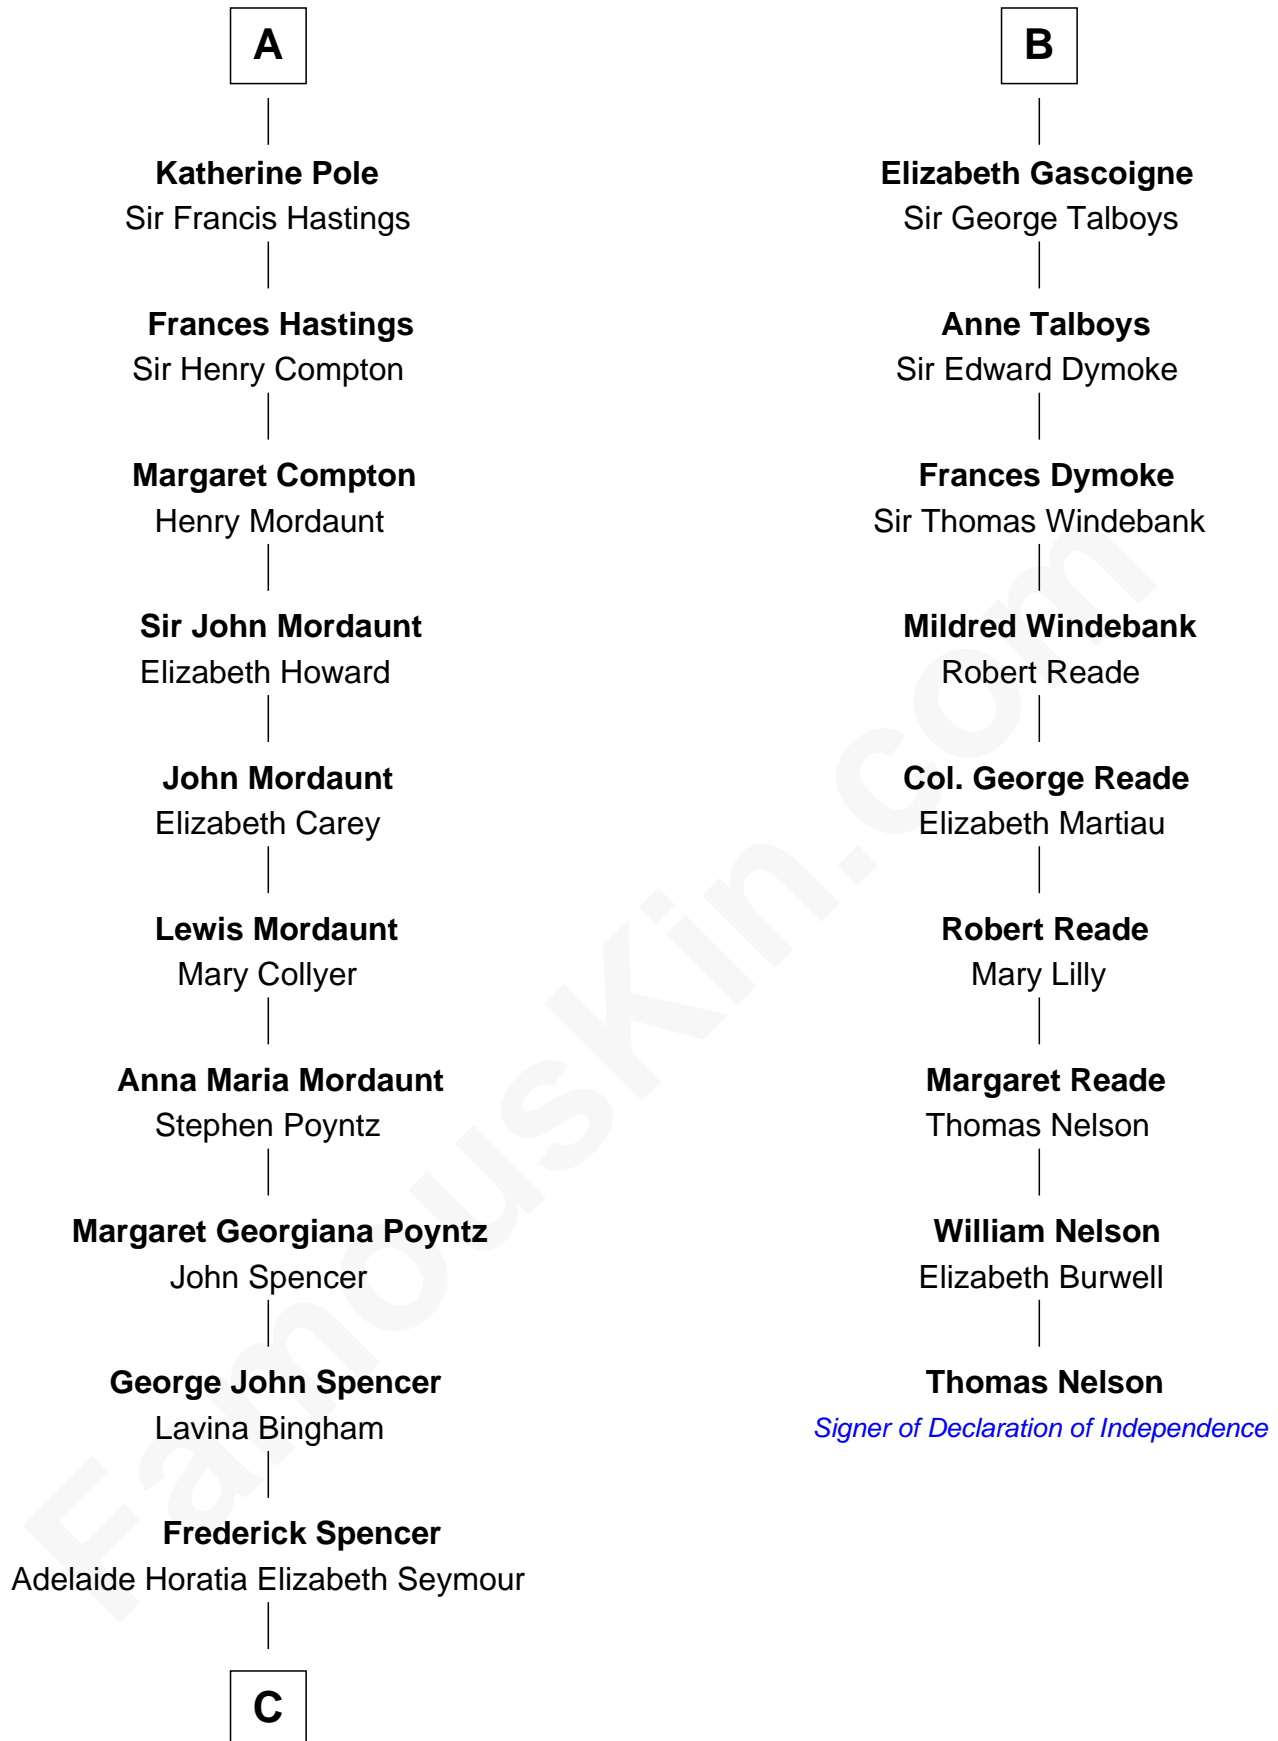

# FamousKin.com Relationship Chart of

**Princess Diana**

*Princess of Wales*

15th cousin 5 times removed of

**Thomas Nelson**

*Signer of the Declaration of Independence*

**C**

—  
**Charles Robert Spencer**

Margaret Baring

—  
**Albert Edward John Spencer**

Cynthia Elinor Beatrix Hamilton

—  
**Edward John Spencer**

Frances Ruth Burke Roche

—  
**Princess Diana**

*Princess of Wales*

FamousKin.com