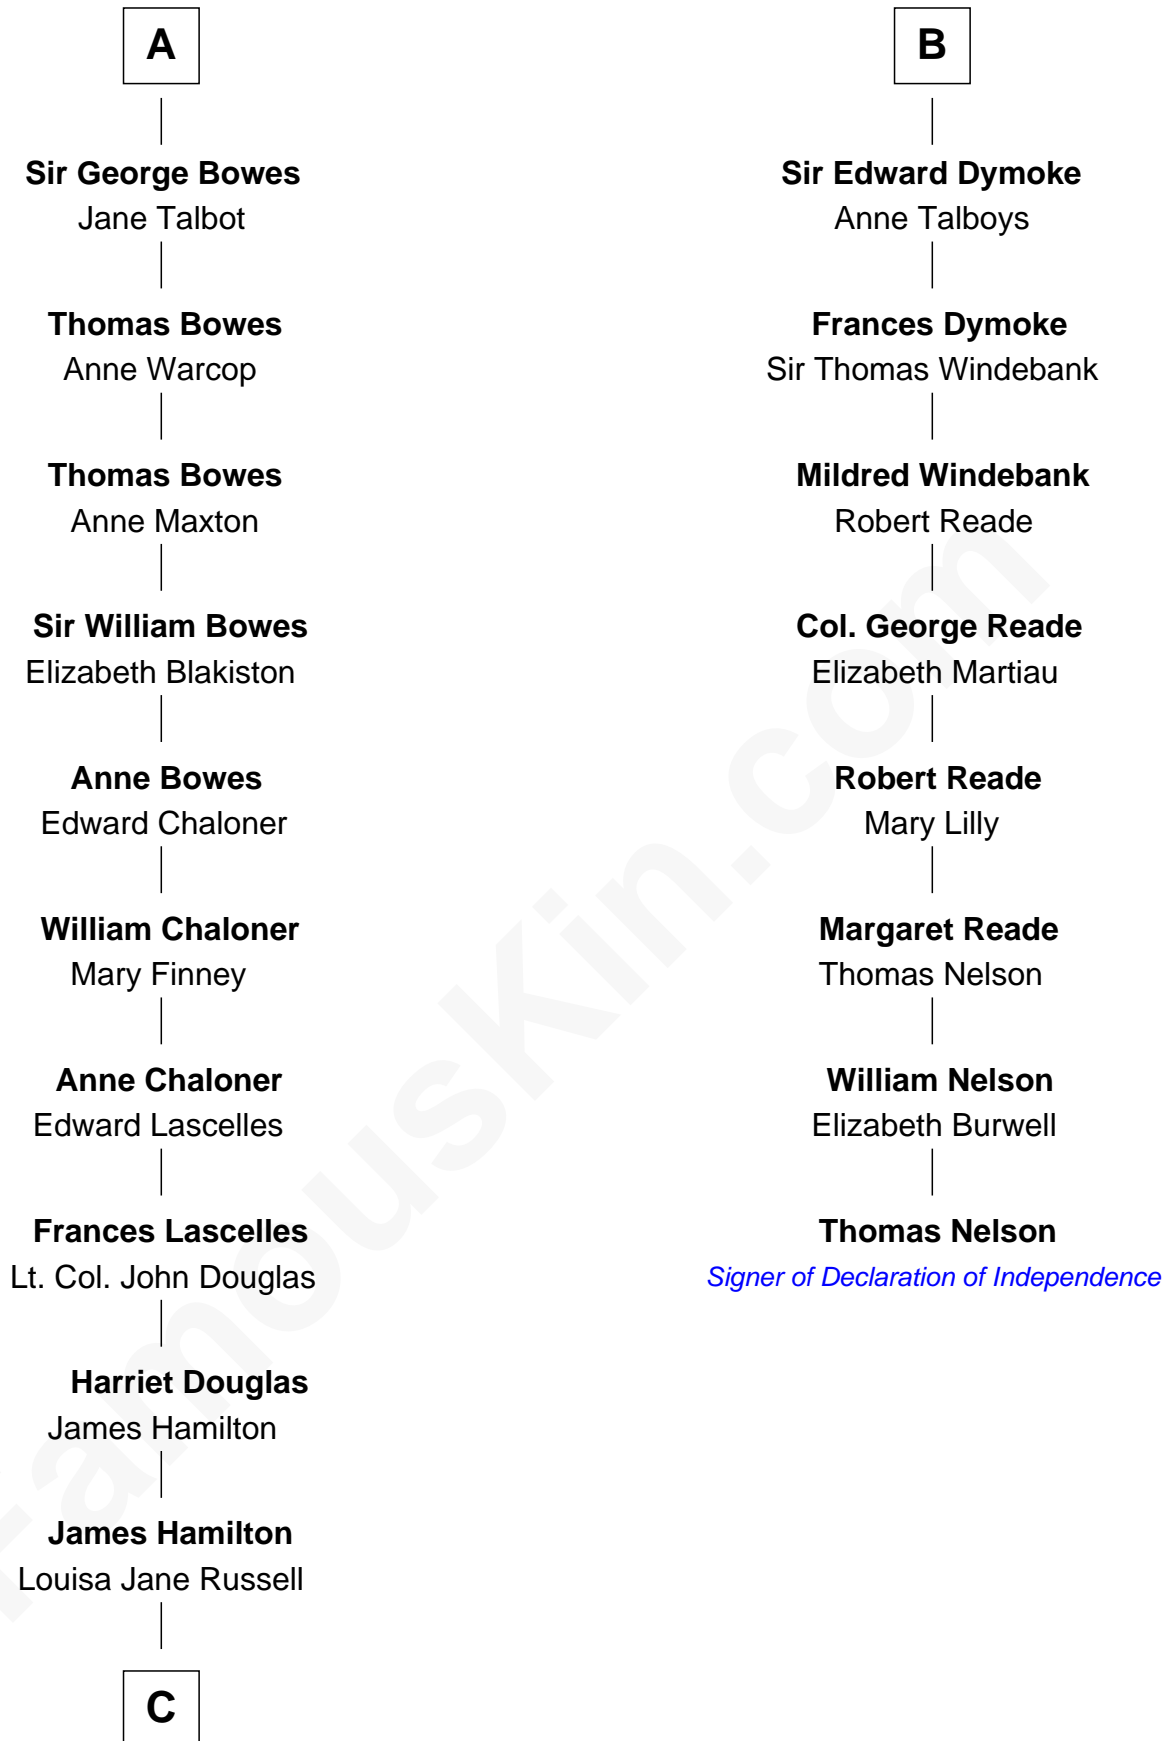

## Relationship Chart of

### Princess Diana

*Princess of Wales*

14th cousin 7 times removed of

**Thomas Nelson**  
*Signer of the Declaration of Independence*

**C**

James Hamilton

Mary Anna Curzon-Howe

James Albert Edward Hamilton