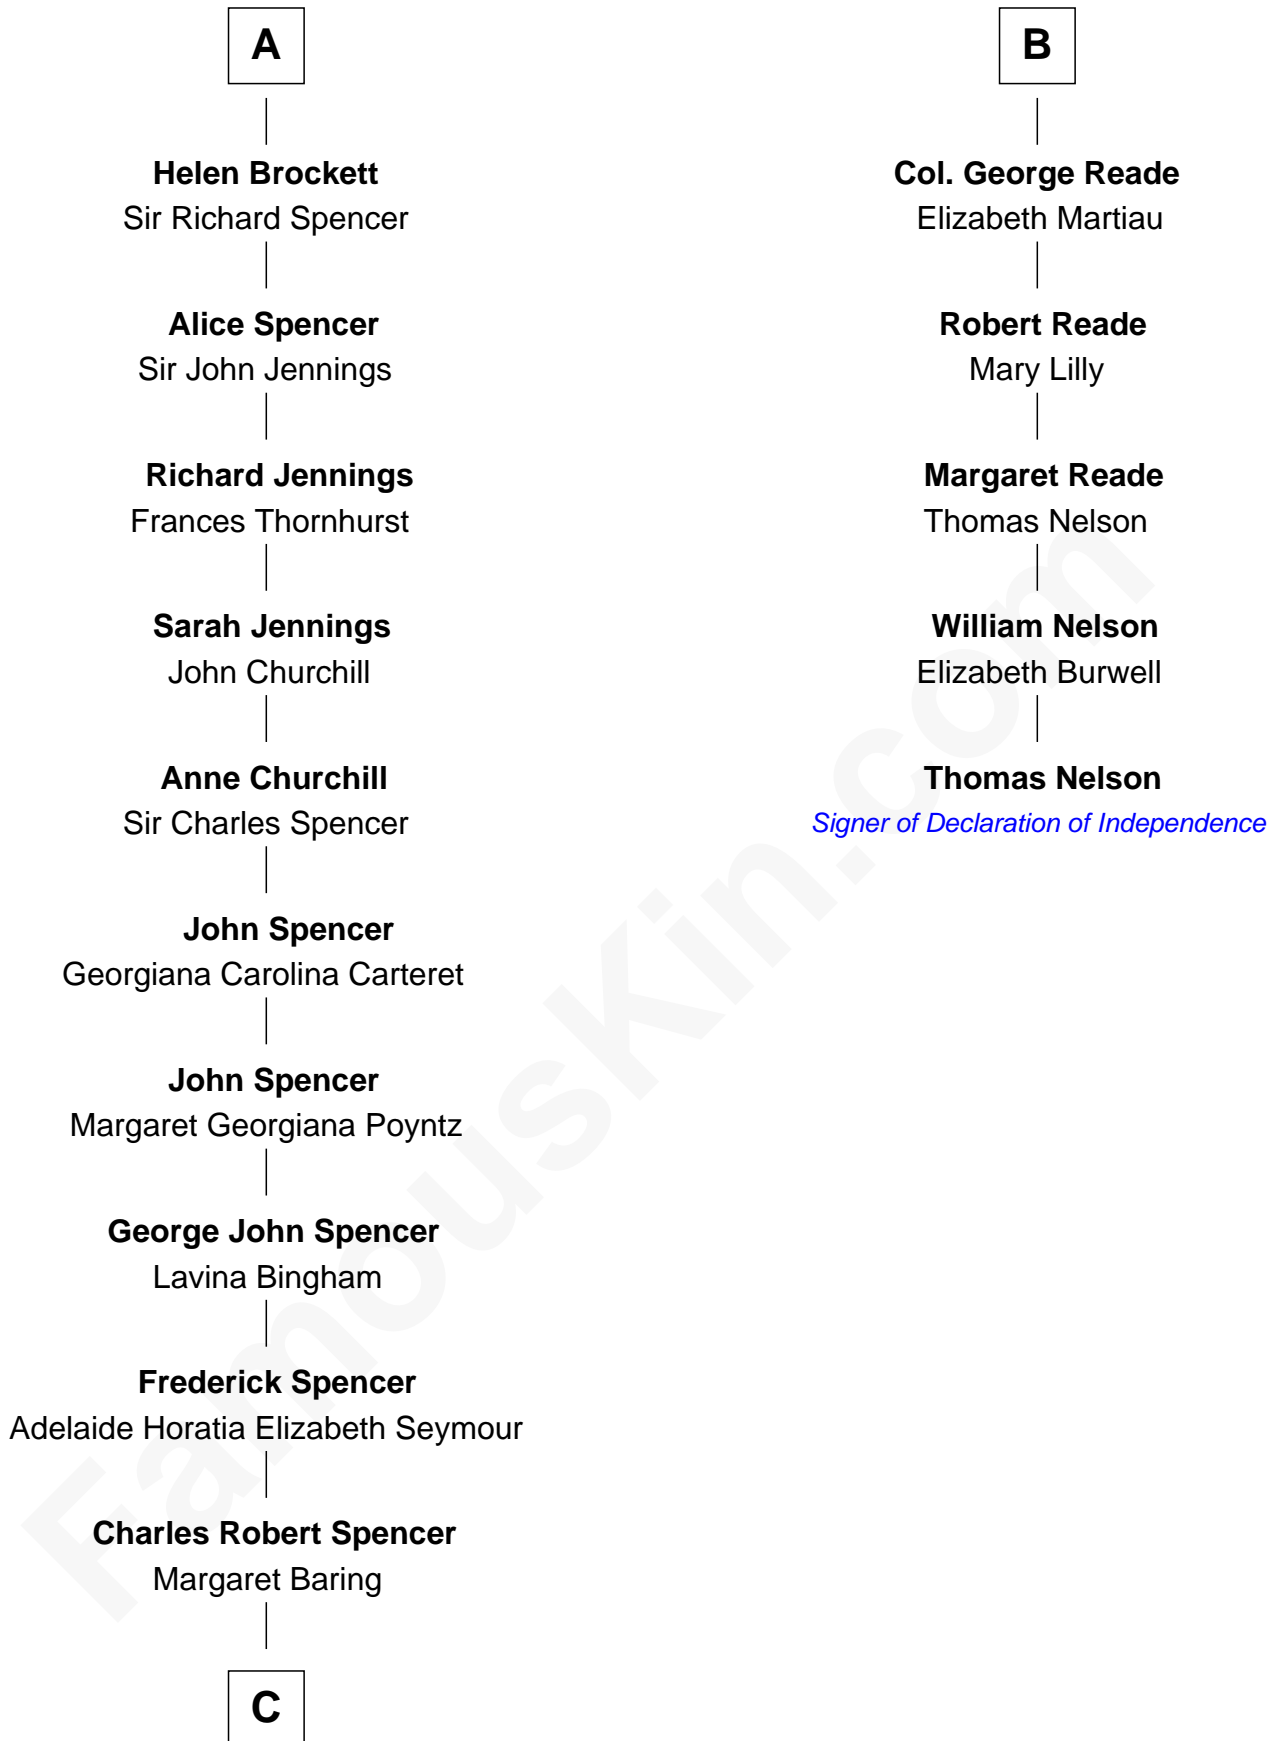

FamousKin.com Relationship Chart of

Princess Diana

Princess of Wales

11th cousin 8 times removed of

Thomas Nelson

Signer of the Declaration of Independence

C

—
Albert Edward John Spencer
Cynthia Elinor Beatrix Hamilton

—
Edward John Spencer
Frances Ruth Burke Roche

—
Princess Diana
Princess of Wales

FamousKin.com