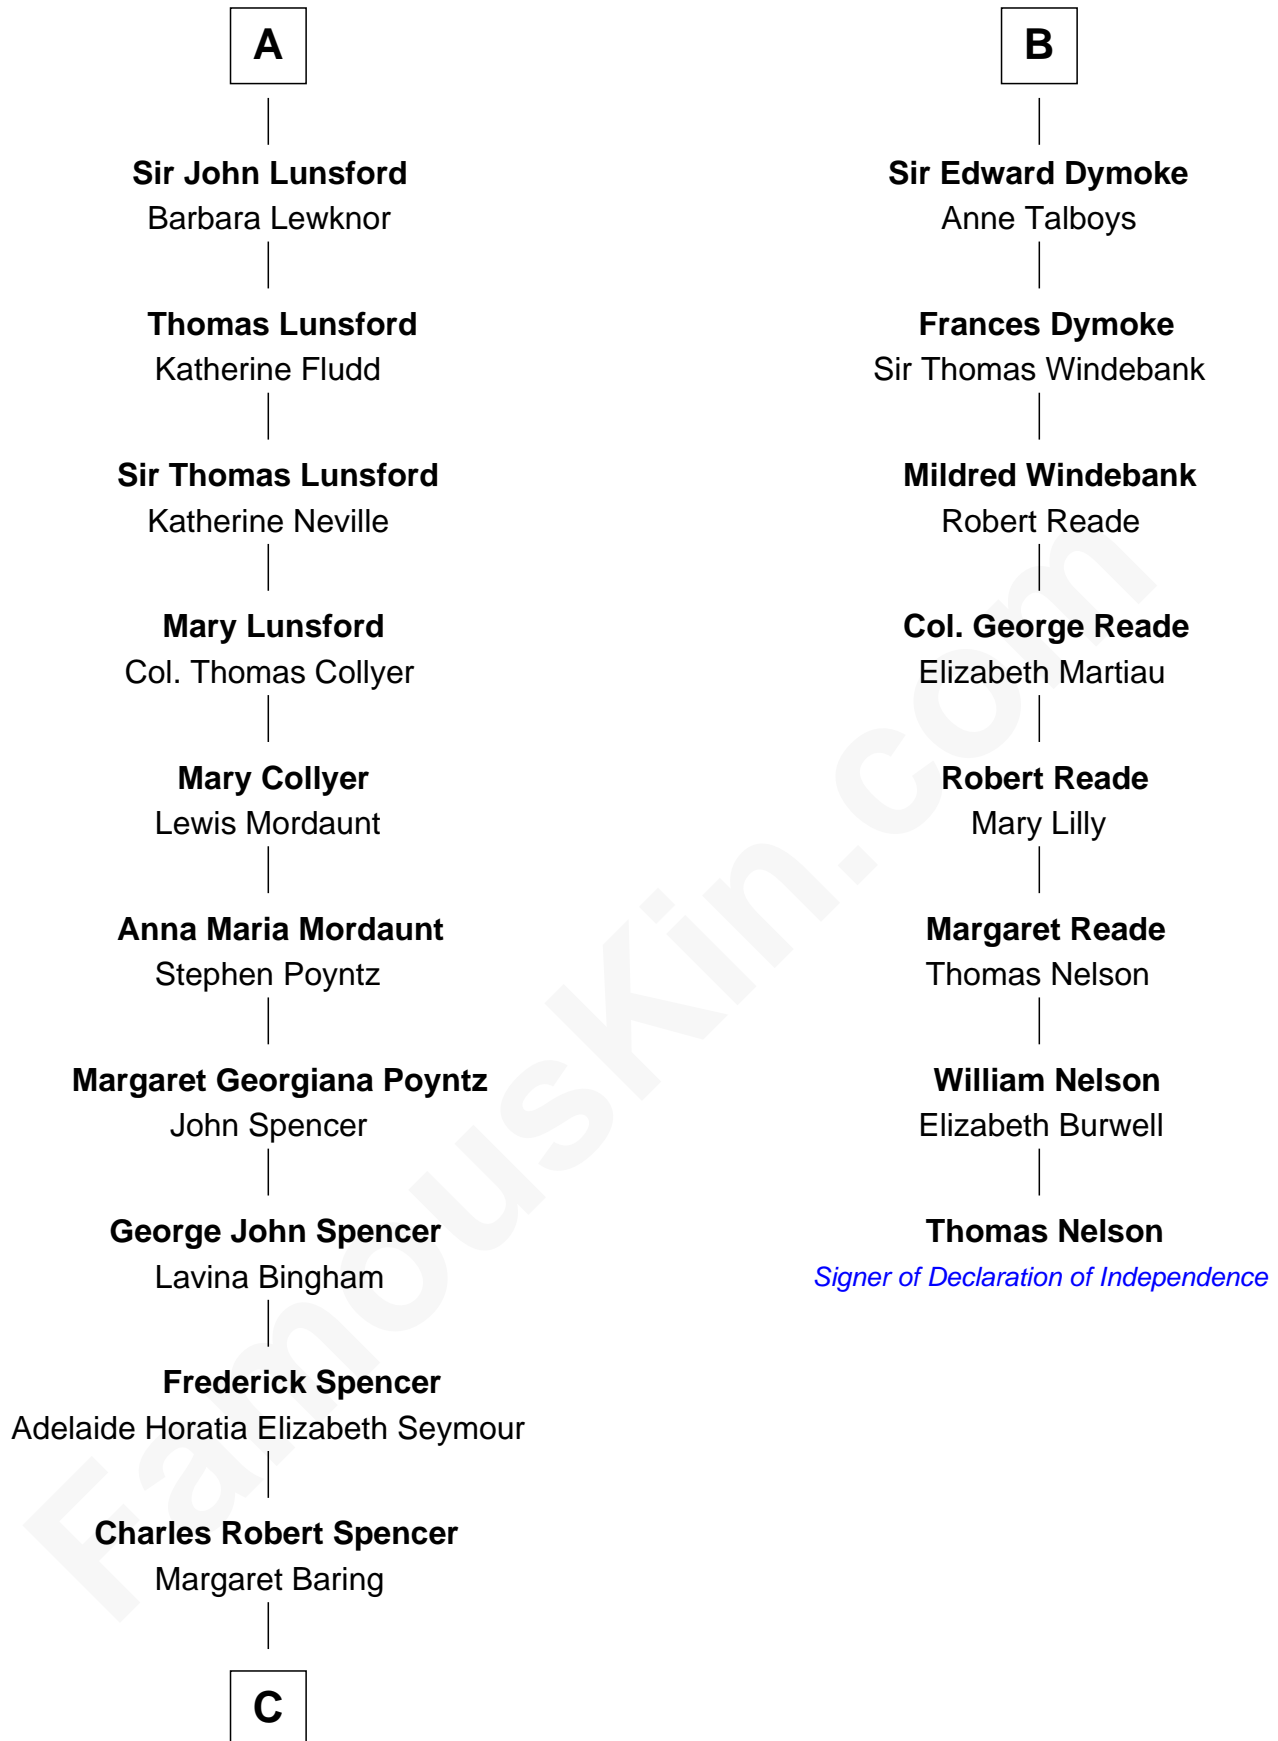

FamousKin.com Relationship Chart of

Princess Diana

Princess of Wales

14th cousin 5 times removed of

Thomas Nelson

Signer of the Declaration of Independence

C

—
Albert Edward John Spencer
Cynthia Elinor Beatrix Hamilton

—
Edward John Spencer
Frances Ruth Burke Roche

—
Princess Diana
Princess of Wales

FamousKin.com