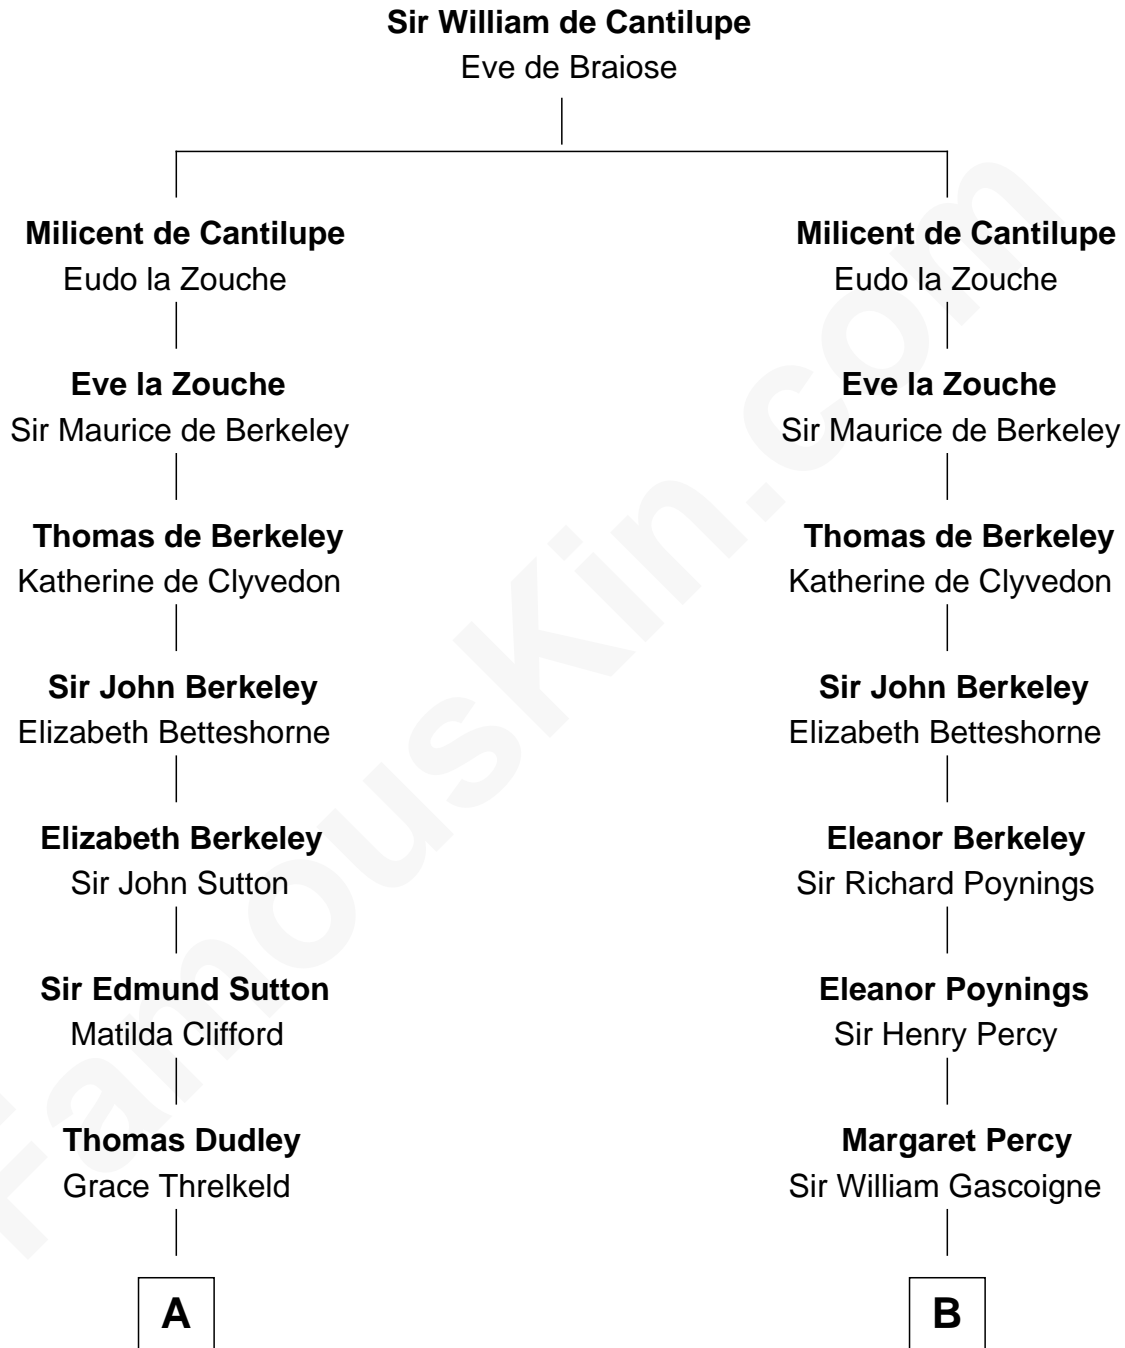

## Relationship Chart of

### Princess Diana

*Princess of Wales*

15th cousin 4 times removed of

**Thomas Nelson**  
*Signer of the Declaration of Independence*

**C**

—  
**Albert Edward John Spencer**  
Cynthia Elinor Beatrix Hamilton

—  
**Edward John Spencer**  
Frances Ruth Burke Roche

—  
**Princess Diana**  
*Princess of Wales*

FamousKin.com