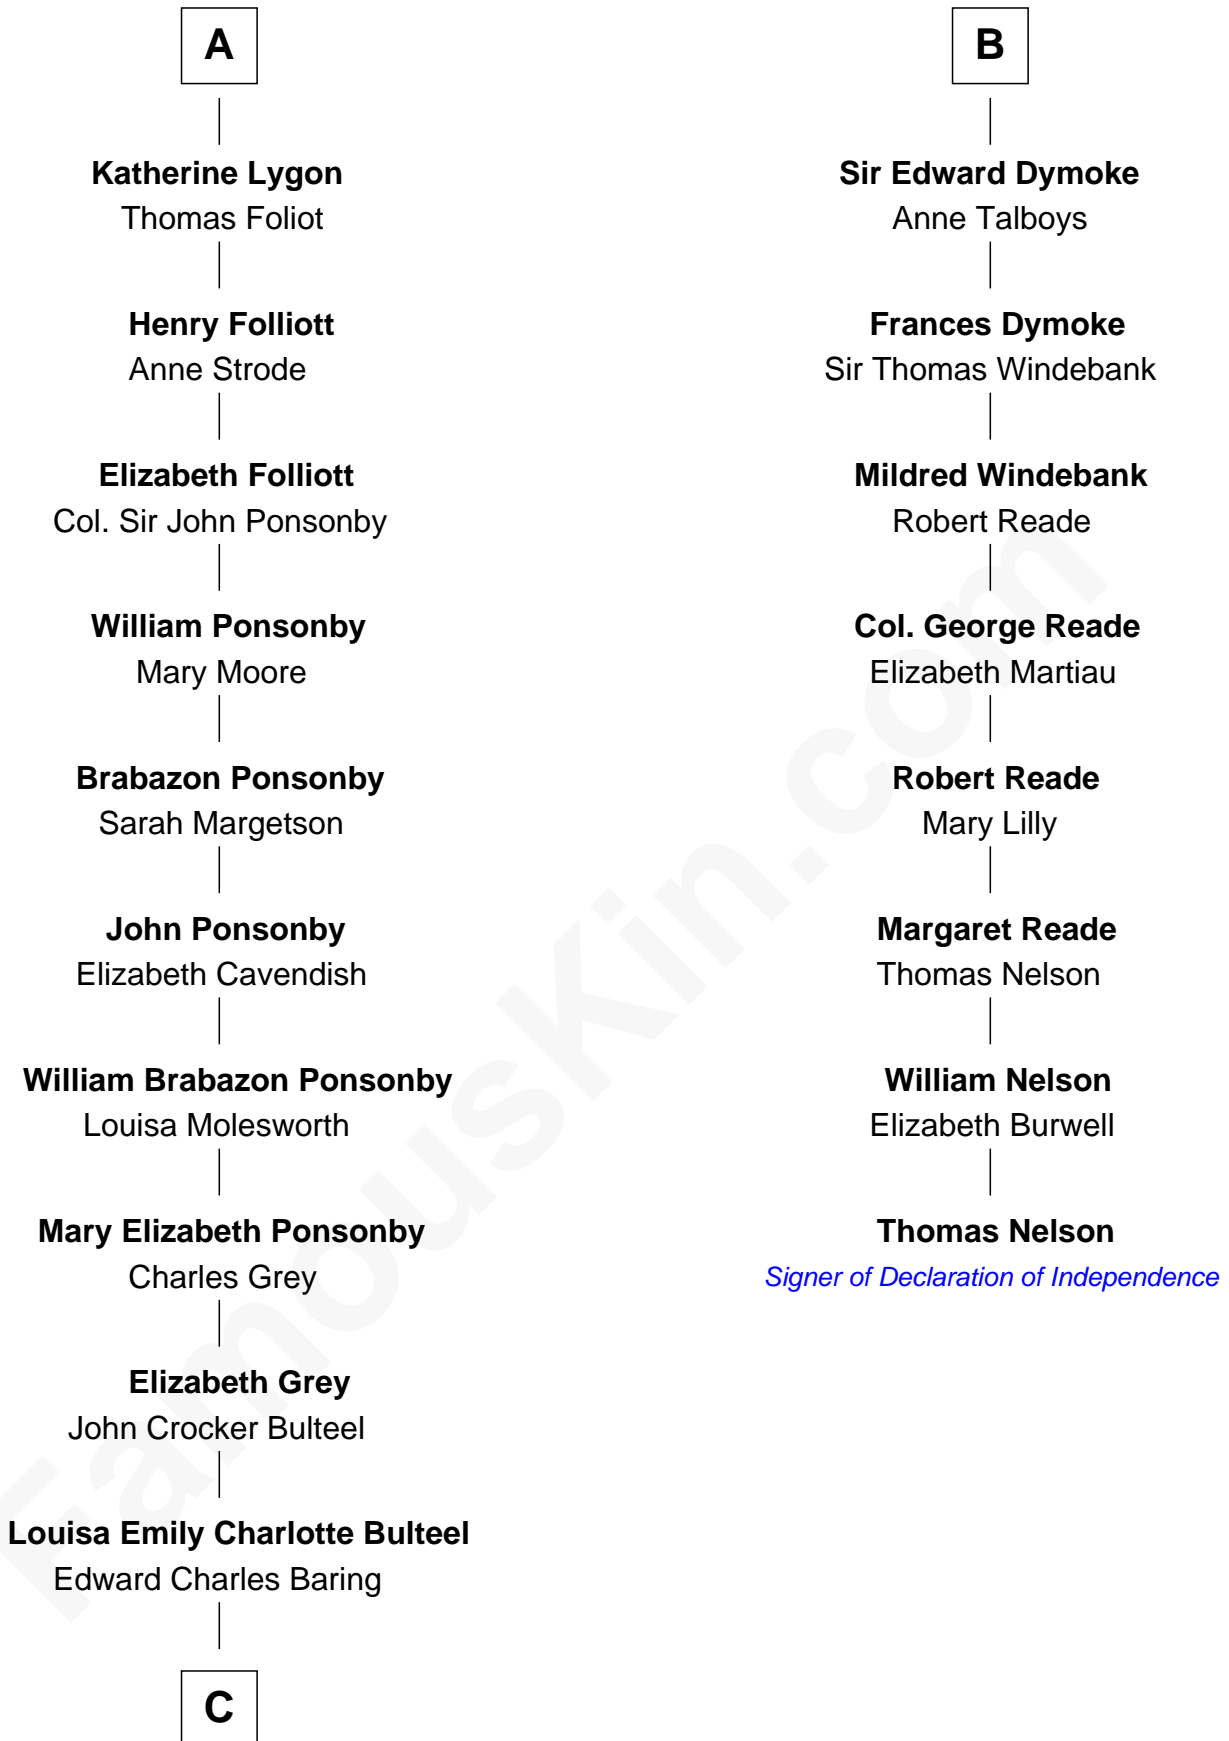

FamousKin.com

Relationship Chart of

Princess Diana

Princess of Wales

14th cousin 6 times removed of

Thomas Nelson
Signer of the Declaration of Independence

C

—
Margaret Baring
Charles Robert Spencer

—
Albert Edward John Spencer
Cynthia Elinor Beatrix Hamilton

—
Edward John Spencer
Frances Ruth Burke Roche

—
Princess Diana
Princess of Wales

FamousKin.com