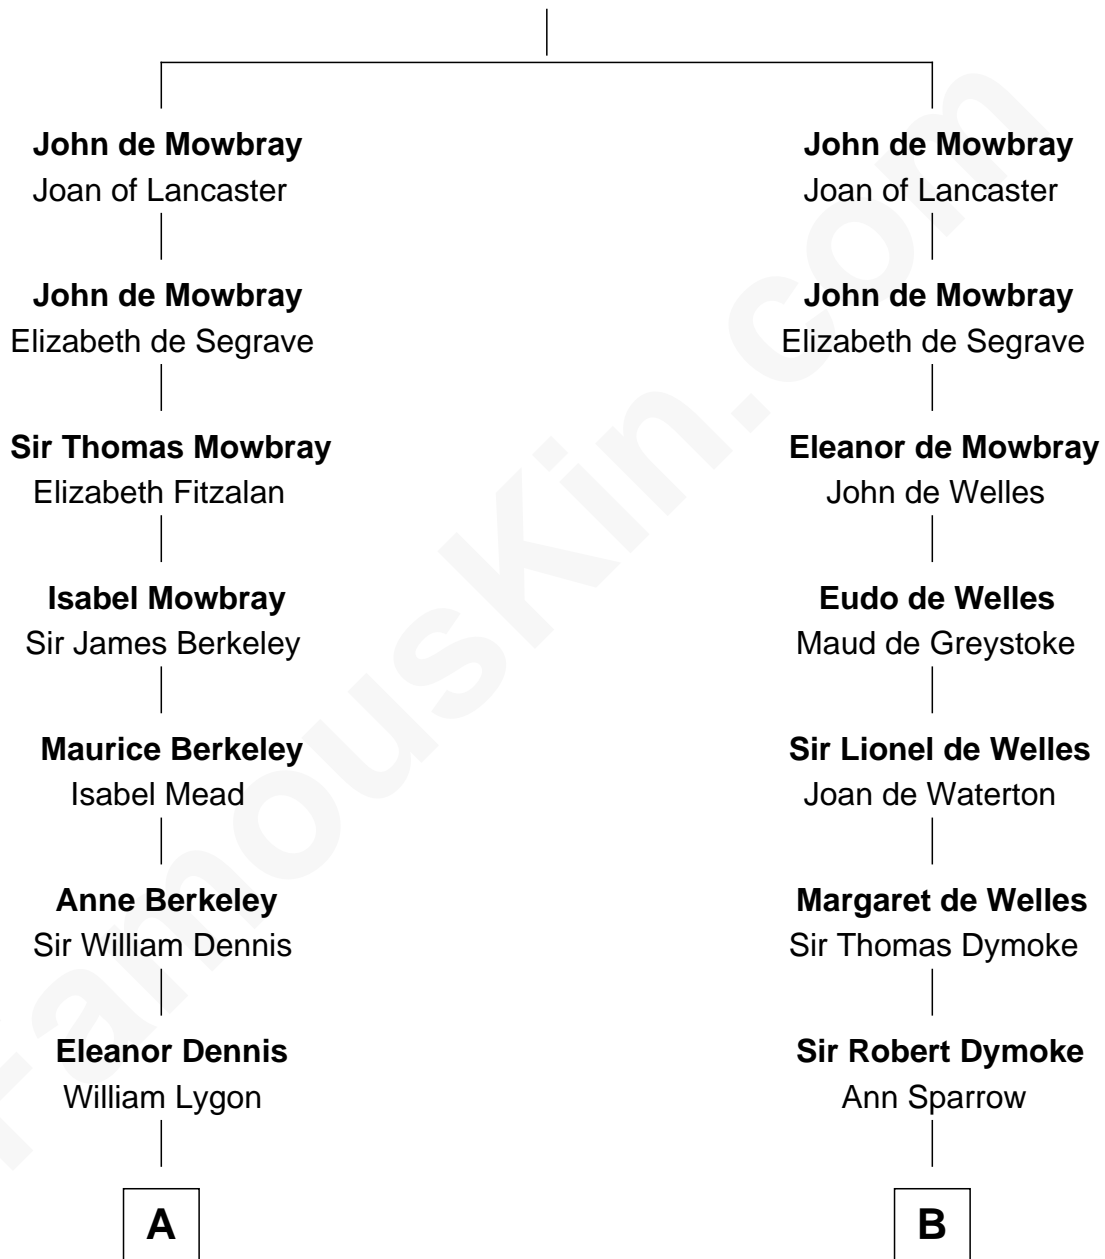

FamousKin.com
Relationship Chart of
Princess Diana
Princess of Wales

14th cousin 6 times removed of

Thomas Nelson
Signer of the Declaration of Independence

Sir John de Mowbray
 Aline de Braiose

C

—
Margaret Baring
Charles Robert Spencer

—
Albert Edward John Spencer
Cynthia Elinor Beatrix Hamilton

—
Edward John Spencer
Frances Ruth Burke Roche

—
Princess Diana
Princess of Wales

FamousKin.com