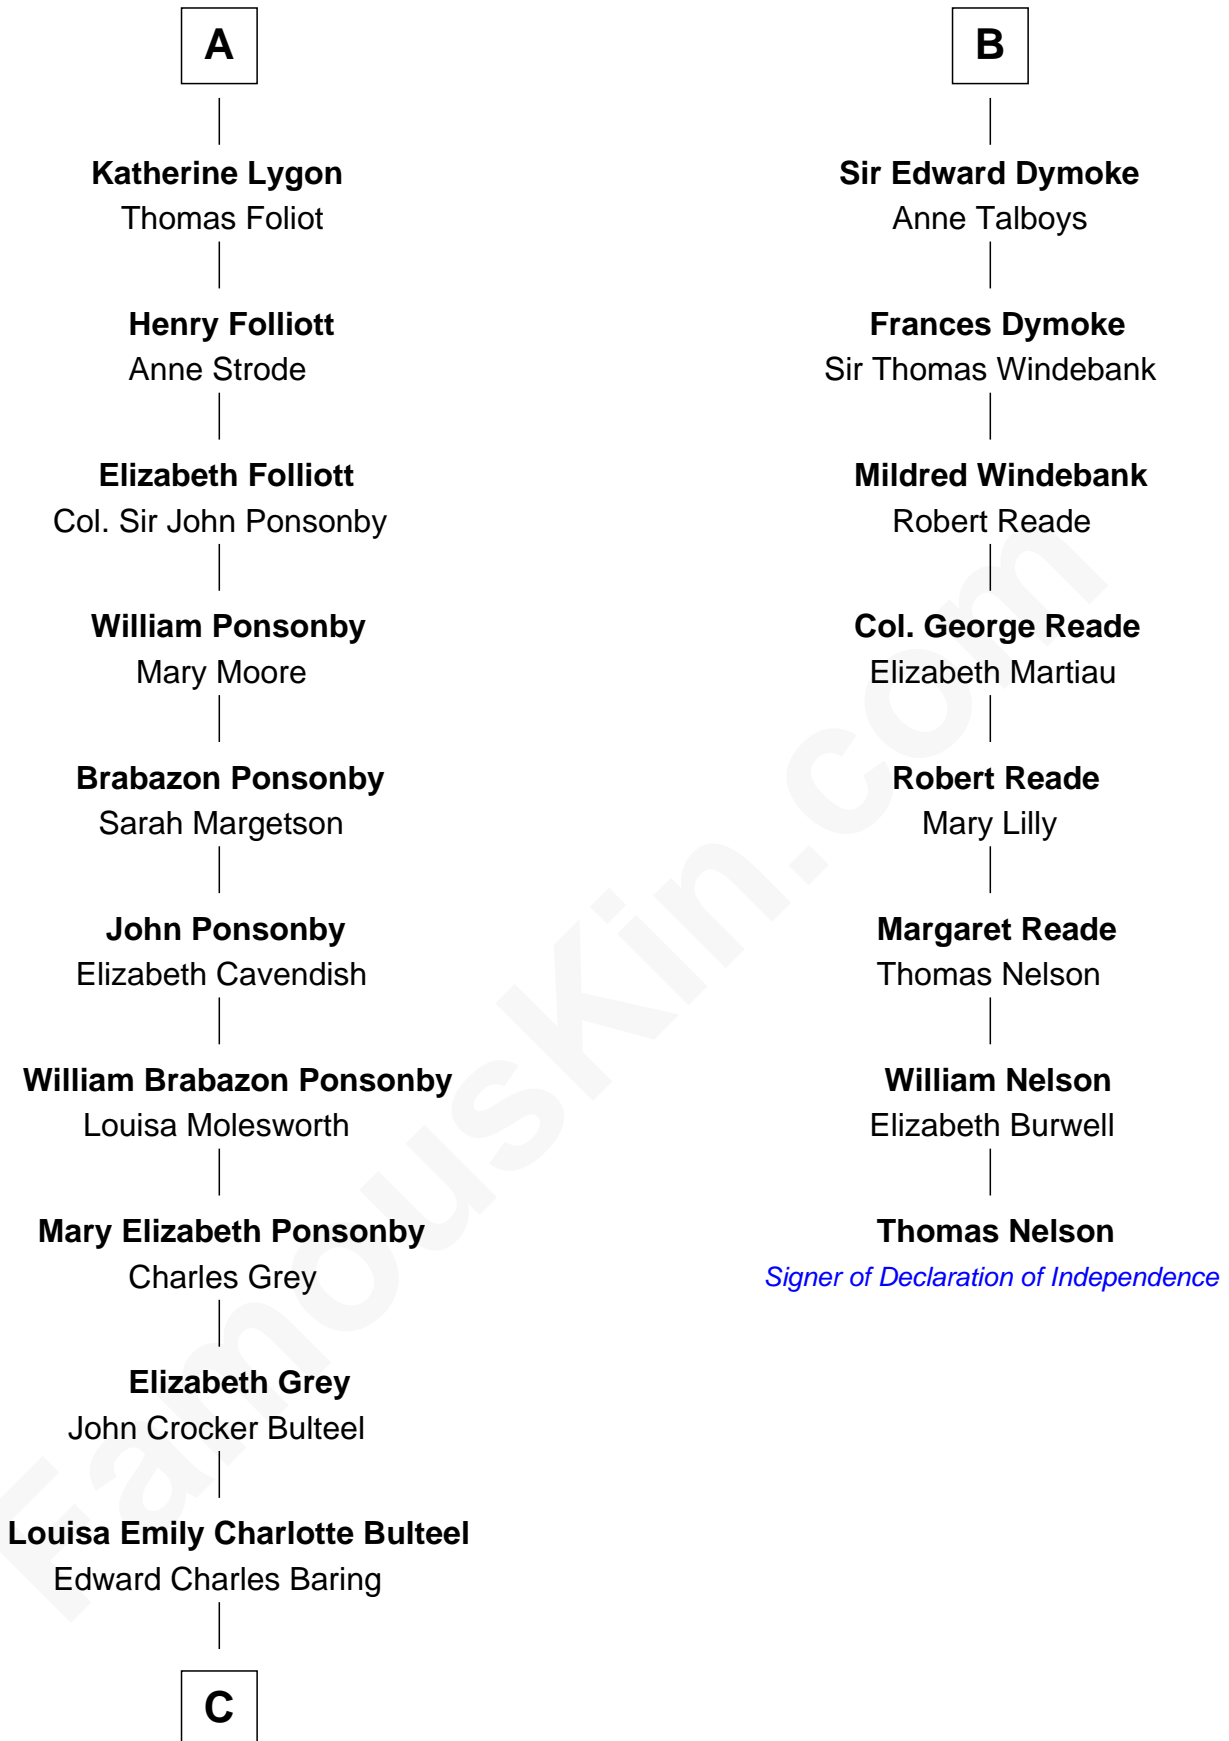

FamousKin.com
Relationship Chart of
Princess Diana
Princess of Wales

14th cousin 6 times removed of

Thomas Nelson
Signer of the Declaration of Independence

Sir John de Mowbray
 Aline de Braiose

C

—
Margaret Baring
Charles Robert Spencer

—
Albert Edward John Spencer
Cynthia Elinor Beatrix Hamilton

—
Edward John Spencer
Frances Ruth Burke Roche

—
Princess Diana
Princess of Wales

FamousKin.com