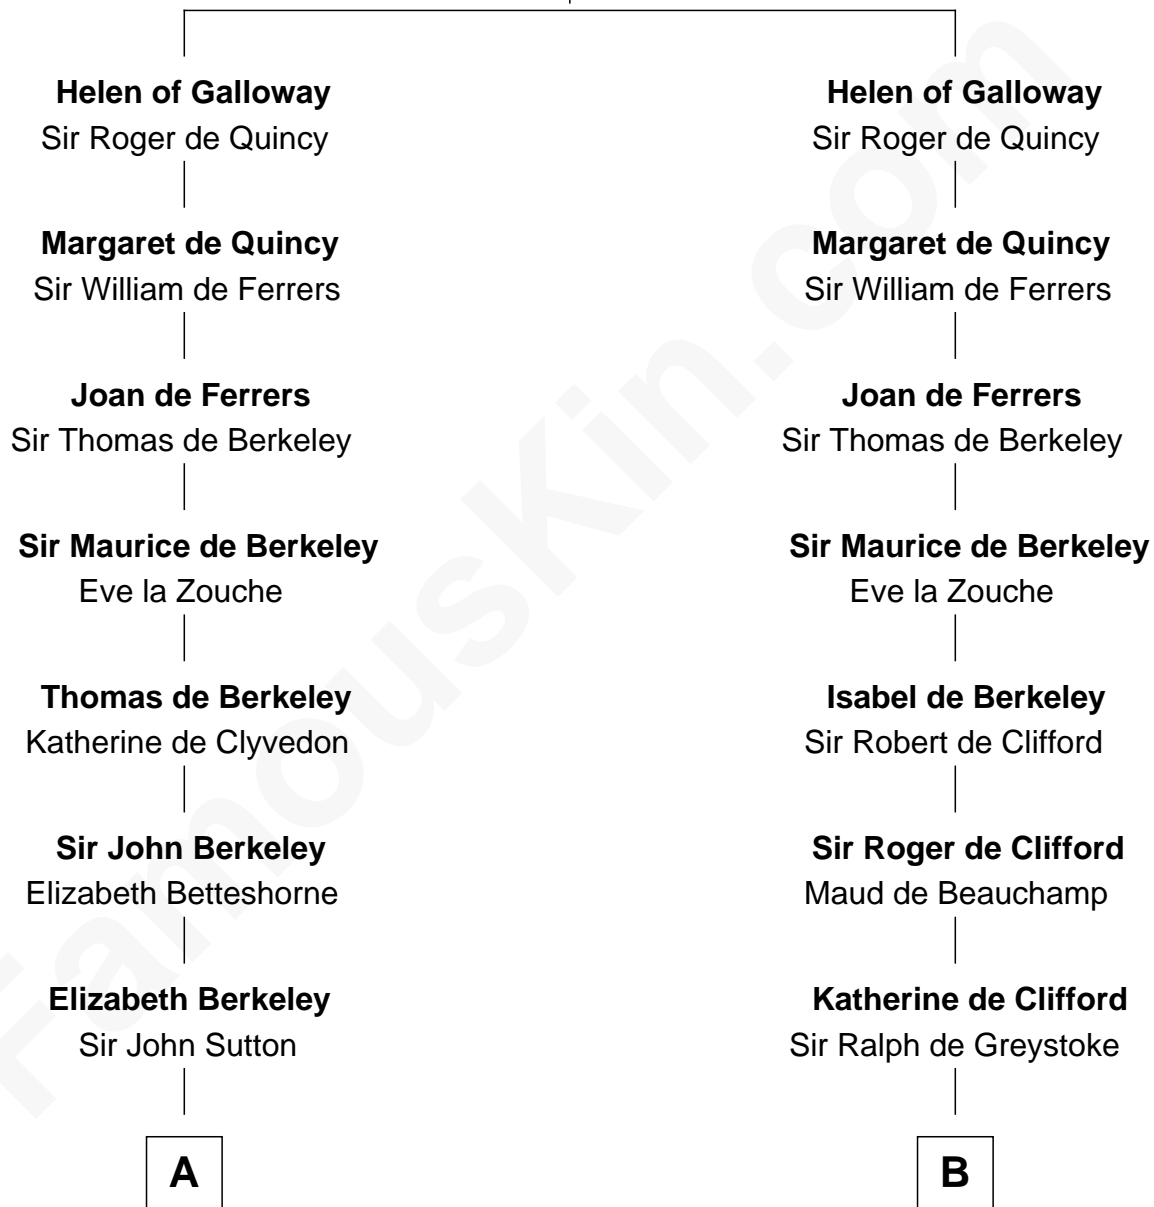

FamousKin.com Relationship Chart of

Princess Diana

Princess of Wales

20th cousin 1 time removed of

William Floyd

Signer of the Declaration of Independence

Alan of Galloway

Helen de l'Isle

C

Adelaide Horatia Elizabeth Seymour

Frederick Spencer

Charles Robert Spencer

Margaret Baring

Albert Edward John Spencer

Cynthia Elinor Beatrix Hamilton

Edward John Spencer