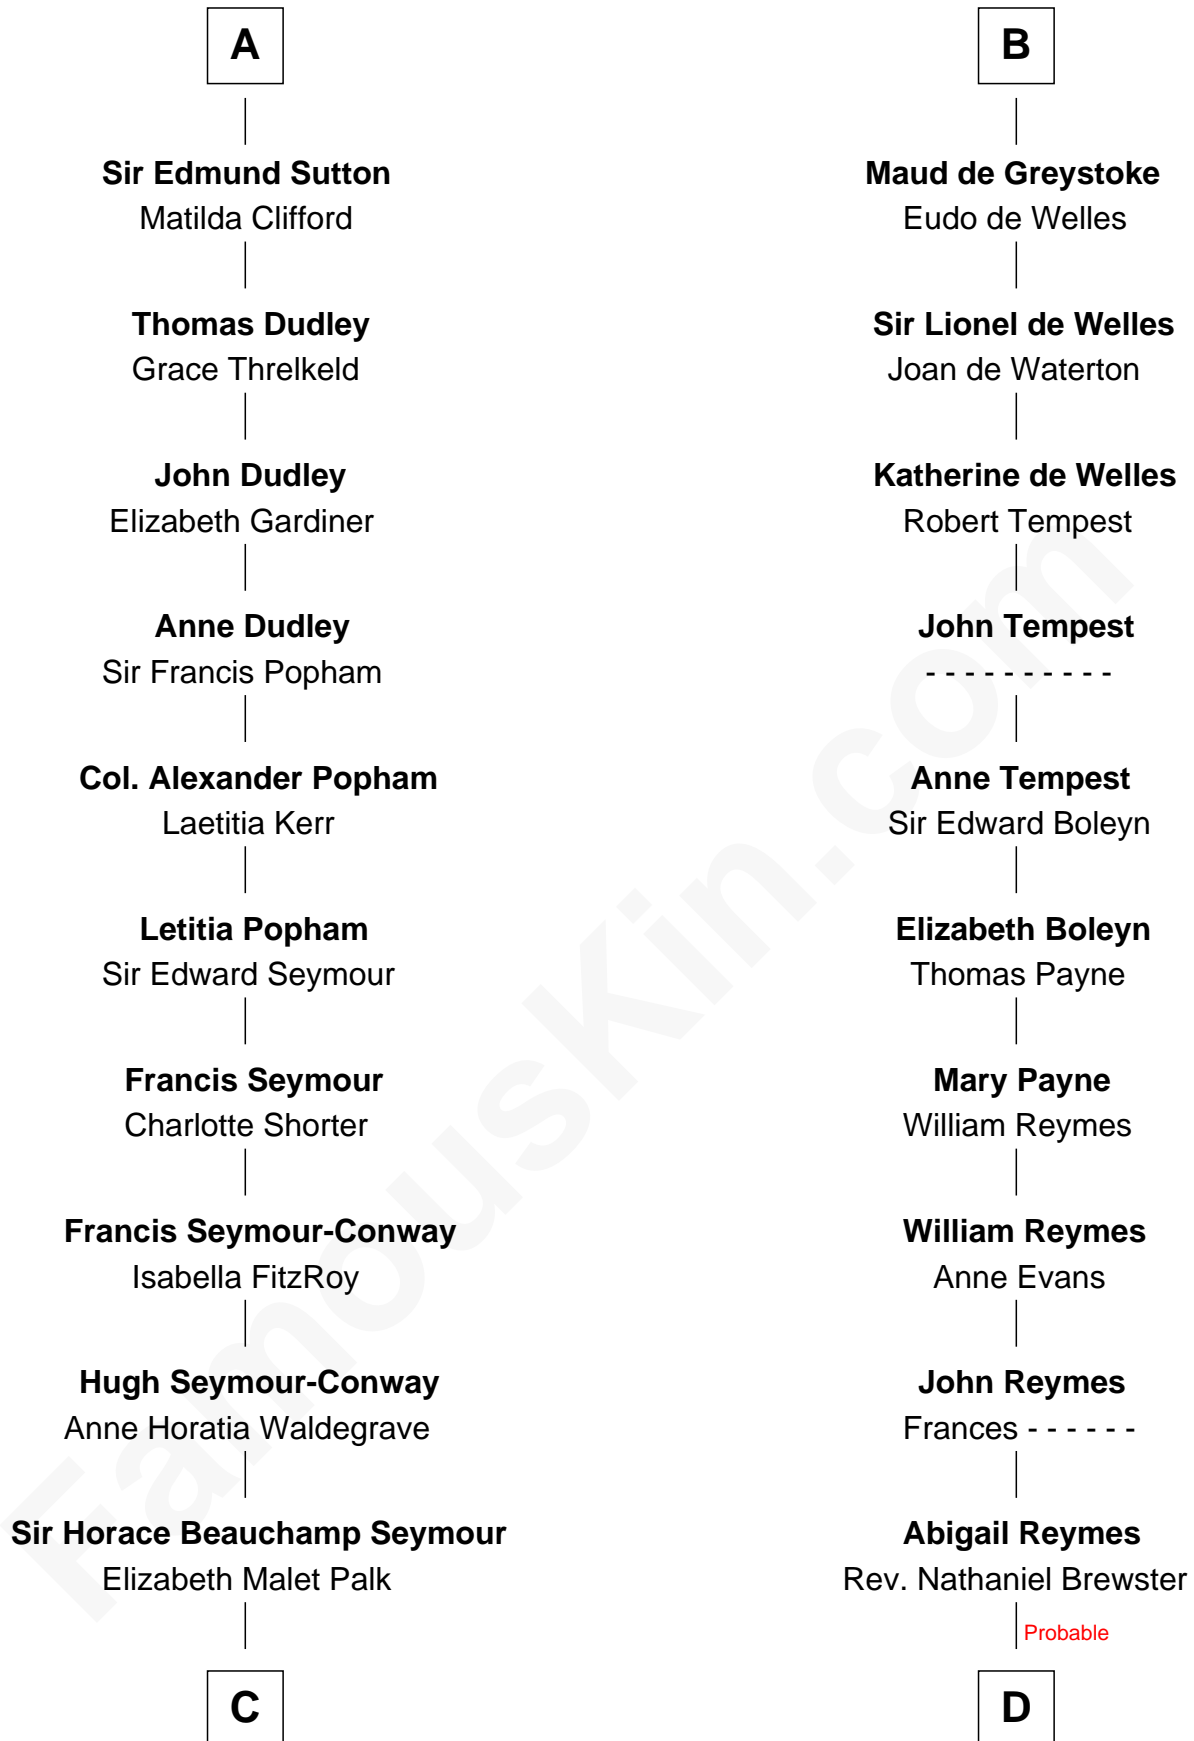

FamousKin.com Relationship Chart of

Princess Diana

Princess of Wales

20th cousin 1 time removed of

William Floyd

Signer of the Declaration of Independence

Alan of Galloway

Helen de l'Isle

C

Adelaide Horatia Elizabeth Seymour

Frederick Spencer

Charles Robert Spencer

Margaret Baring

Albert Edward John Spencer

Cynthia Elinor Beatrix Hamilton

Edward John Spencer