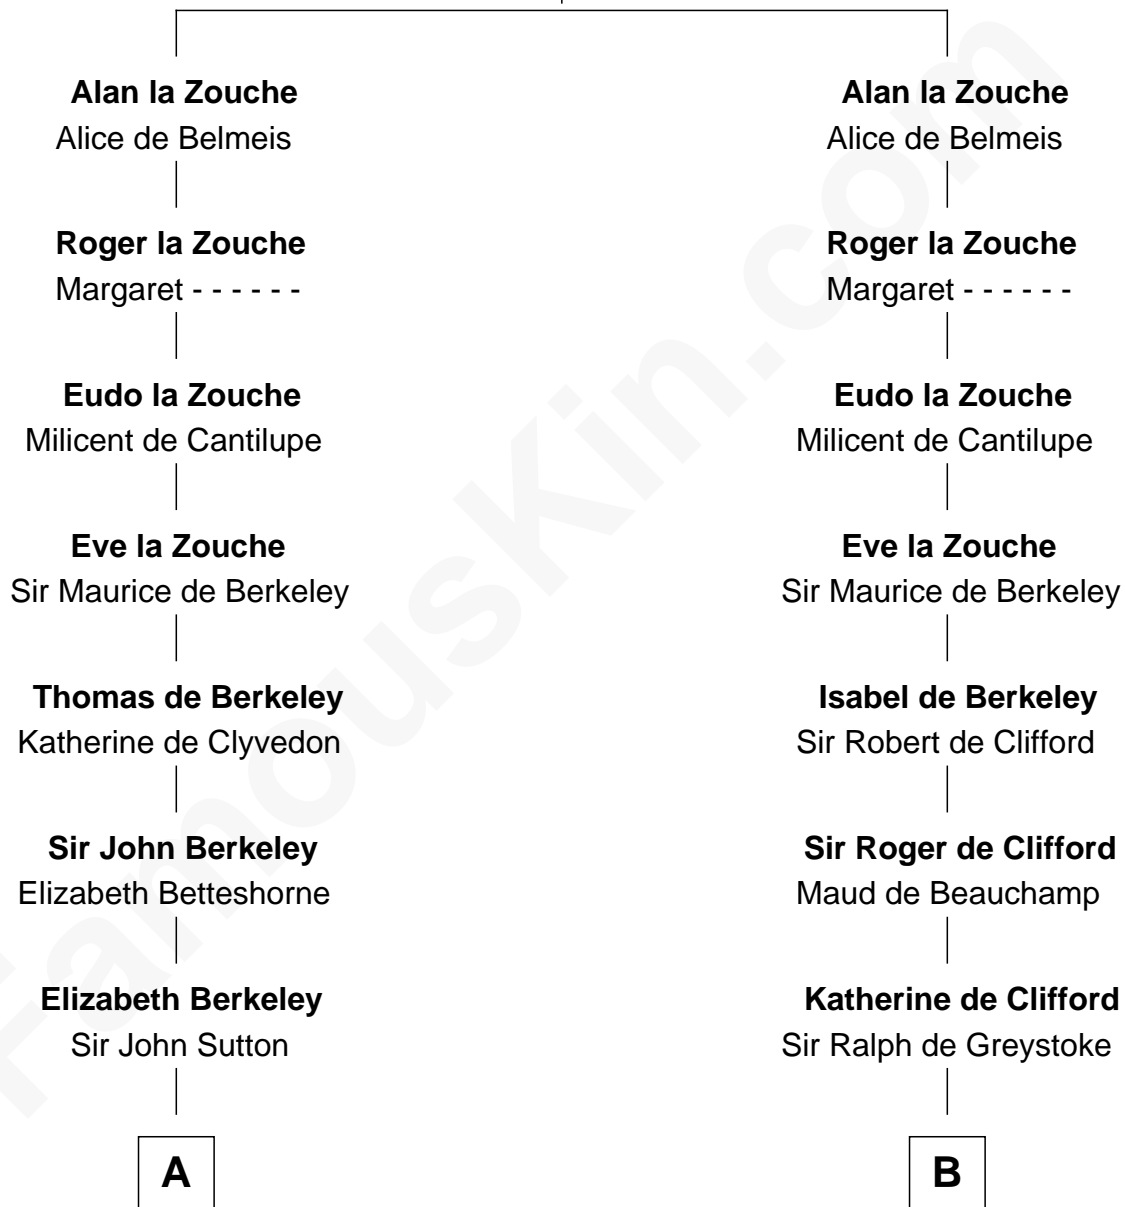

FamousKin.com Relationship Chart of

Princess Diana

Princess of Wales

20th cousin 1 time removed of

William Floyd

Signer of the Declaration of Independence

Geoffrey of Porthoët

Hawise - - - - -

C

Adelaide Horatia Elizabeth Seymour

Frederick Spencer

Charles Robert Spencer

Margaret Baring

Albert Edward John Spencer

Cynthia Elinor Beatrix Hamilton

Edward John Spencer