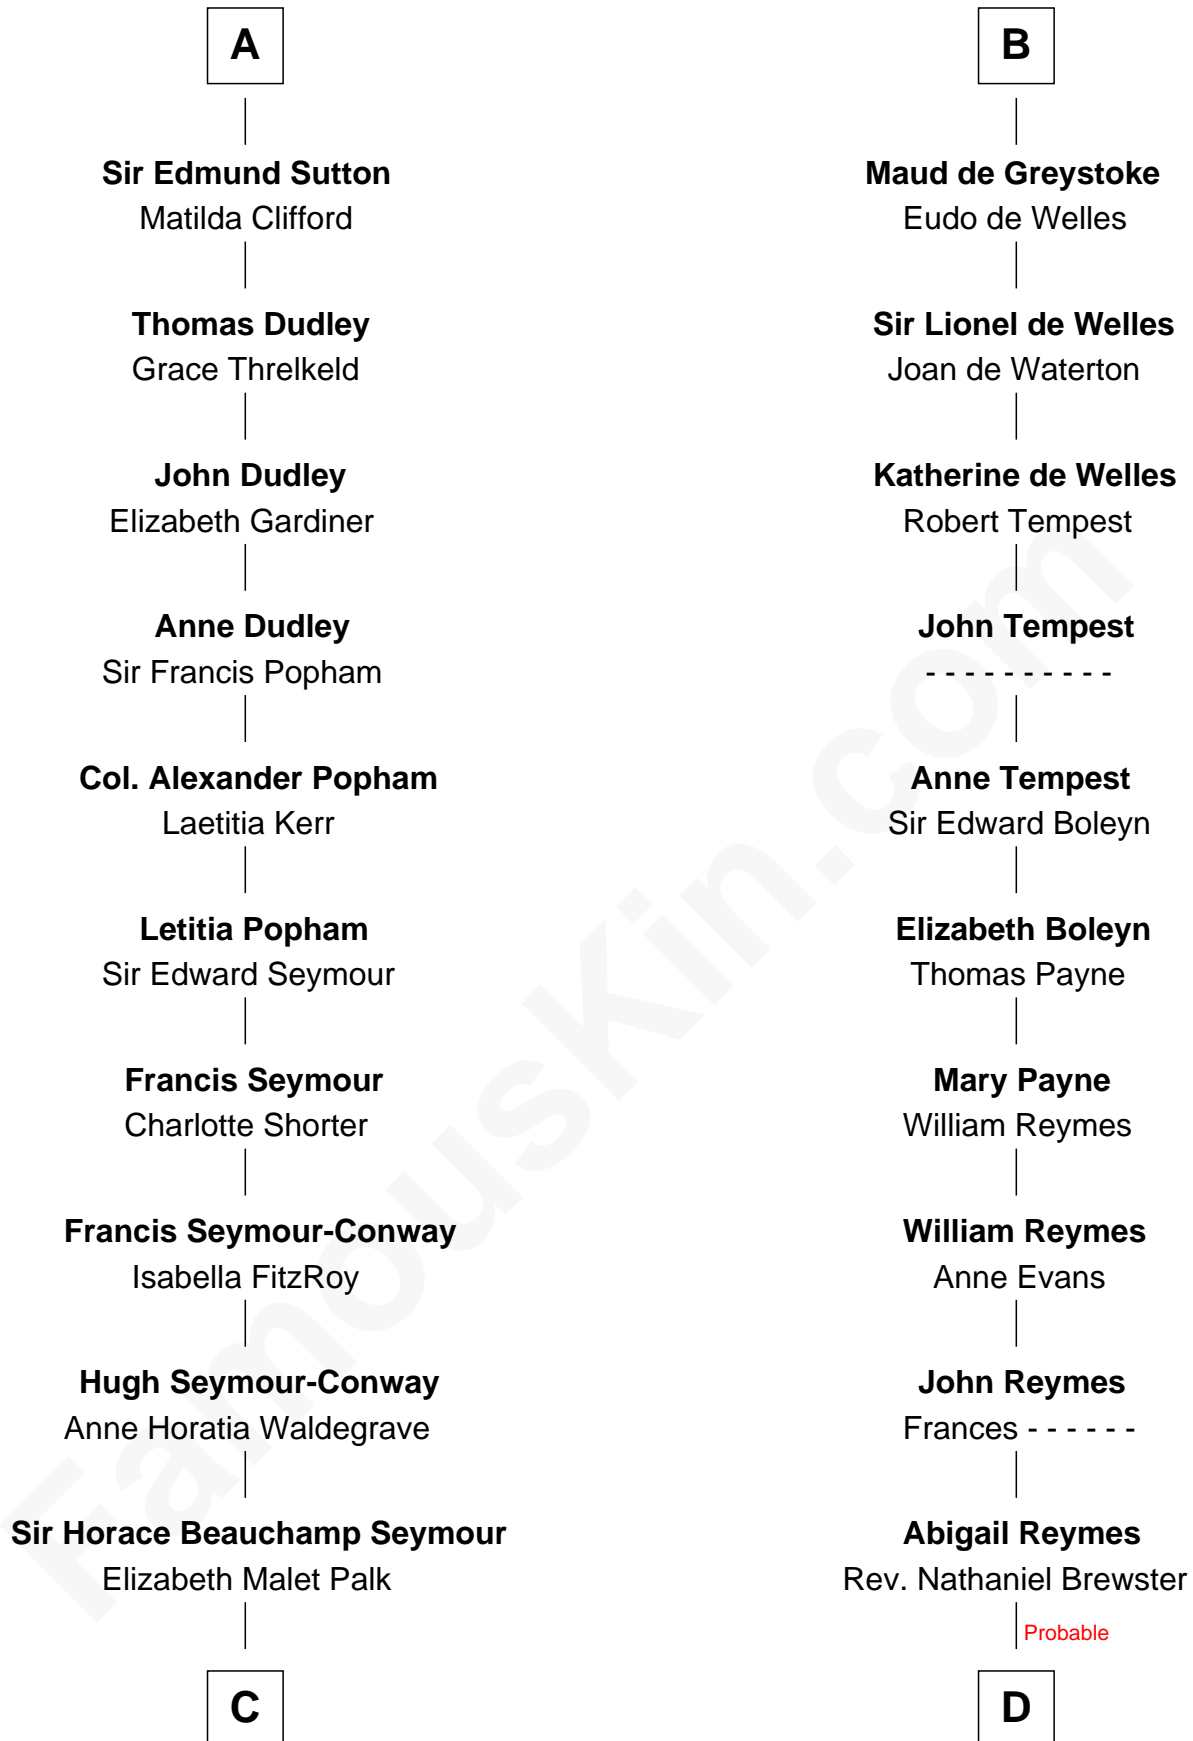

FamousKin.com Relationship Chart of

Princess Diana

Princess of Wales

20th cousin 1 time removed of

William Floyd

Signer of the Declaration of Independence

Geoffrey of Porthoët

Hawise - - - - -

C

Adelaide Horatia Elizabeth Seymour

Frederick Spencer

Charles Robert Spencer

Margaret Baring

Albert Edward John Spencer

Cynthia Elinor Beatrix Hamilton

Edward John Spencer