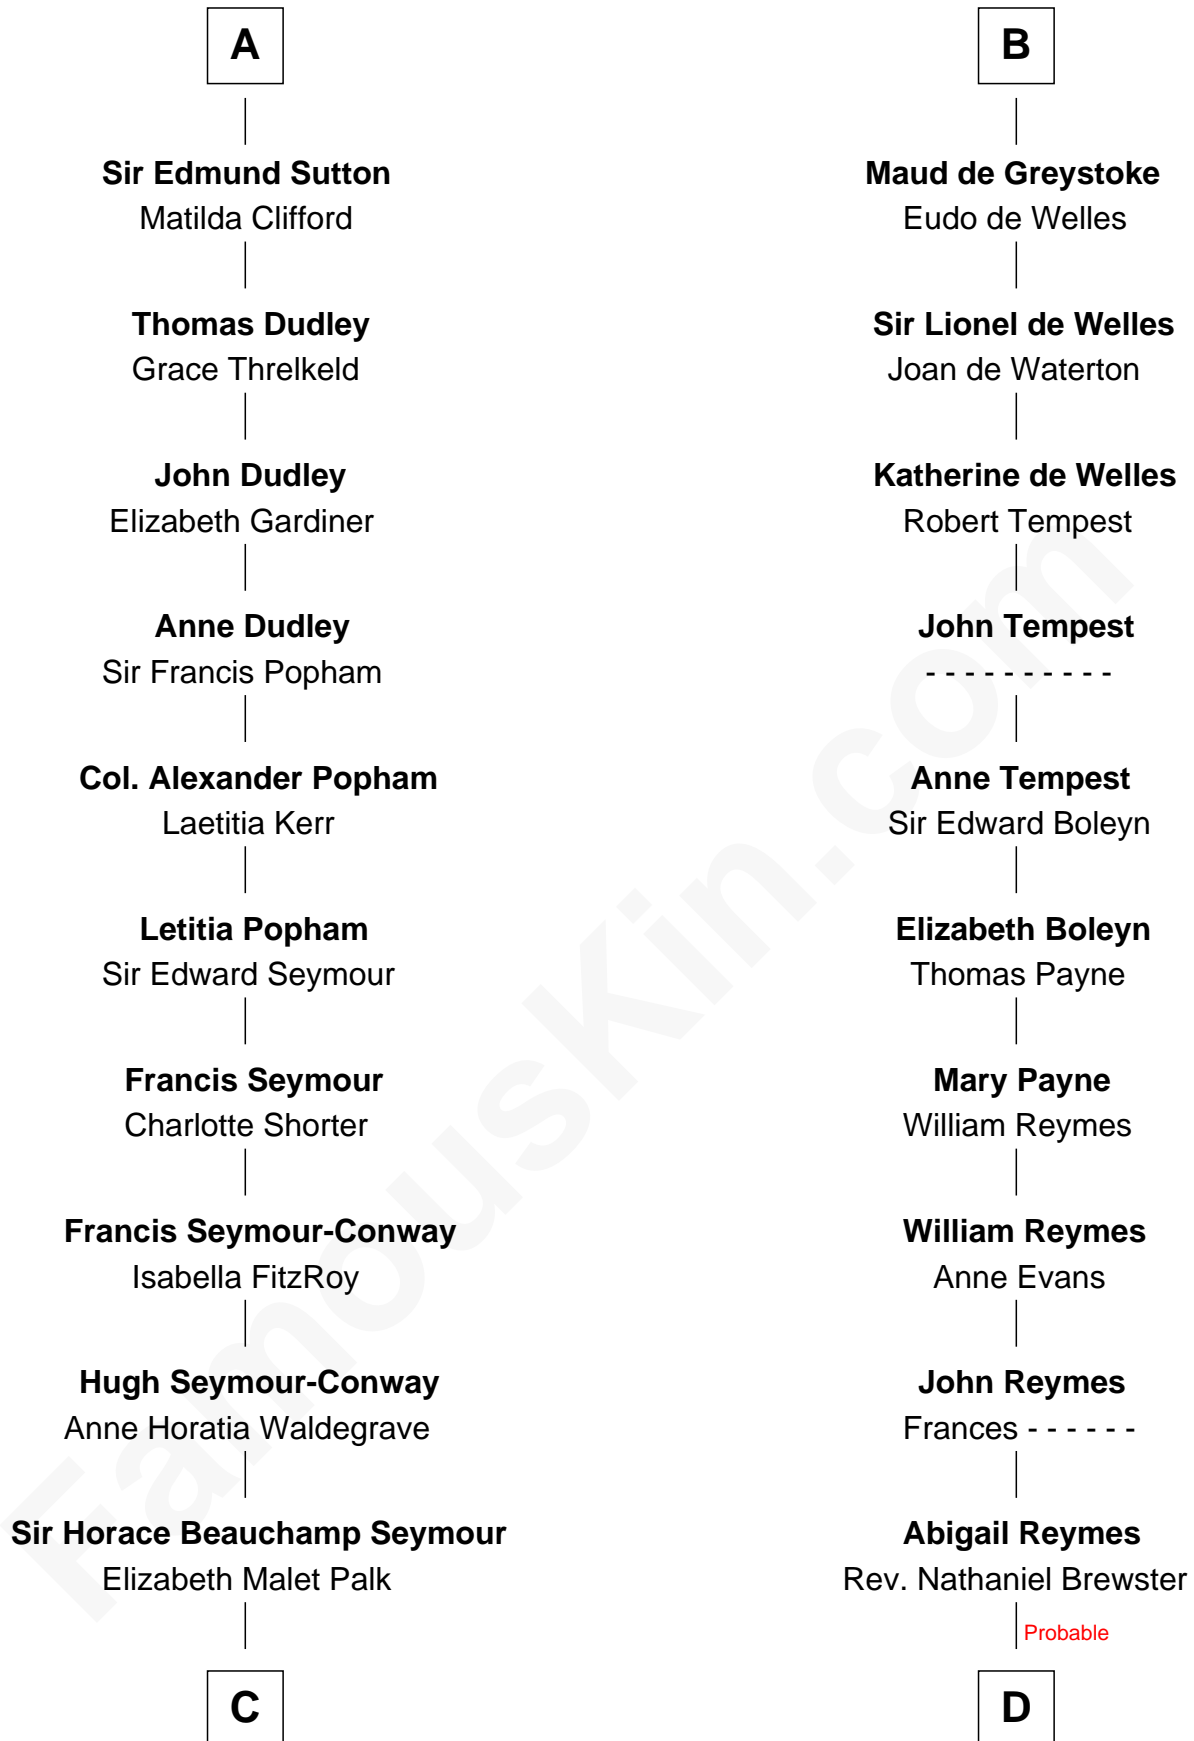

## Relationship Chart of

### Princess Diana

*Princess of Wales*

20th cousin 1 time removed of

**William Floyd**  
*Signer of the Declaration of Independence*

**C**

**Adelaide Horatia Elizabeth Seymour**

Frederick Spencer

**Charles Robert Spencer**

Margaret Baring

**Albert Edward John Spencer**

Cynthia Elinor Beatrix Hamilton

**Edward John Spencer**

Frances Ruth Burke Roche

**Princess Diana**

*Princess of Wales*

**D**