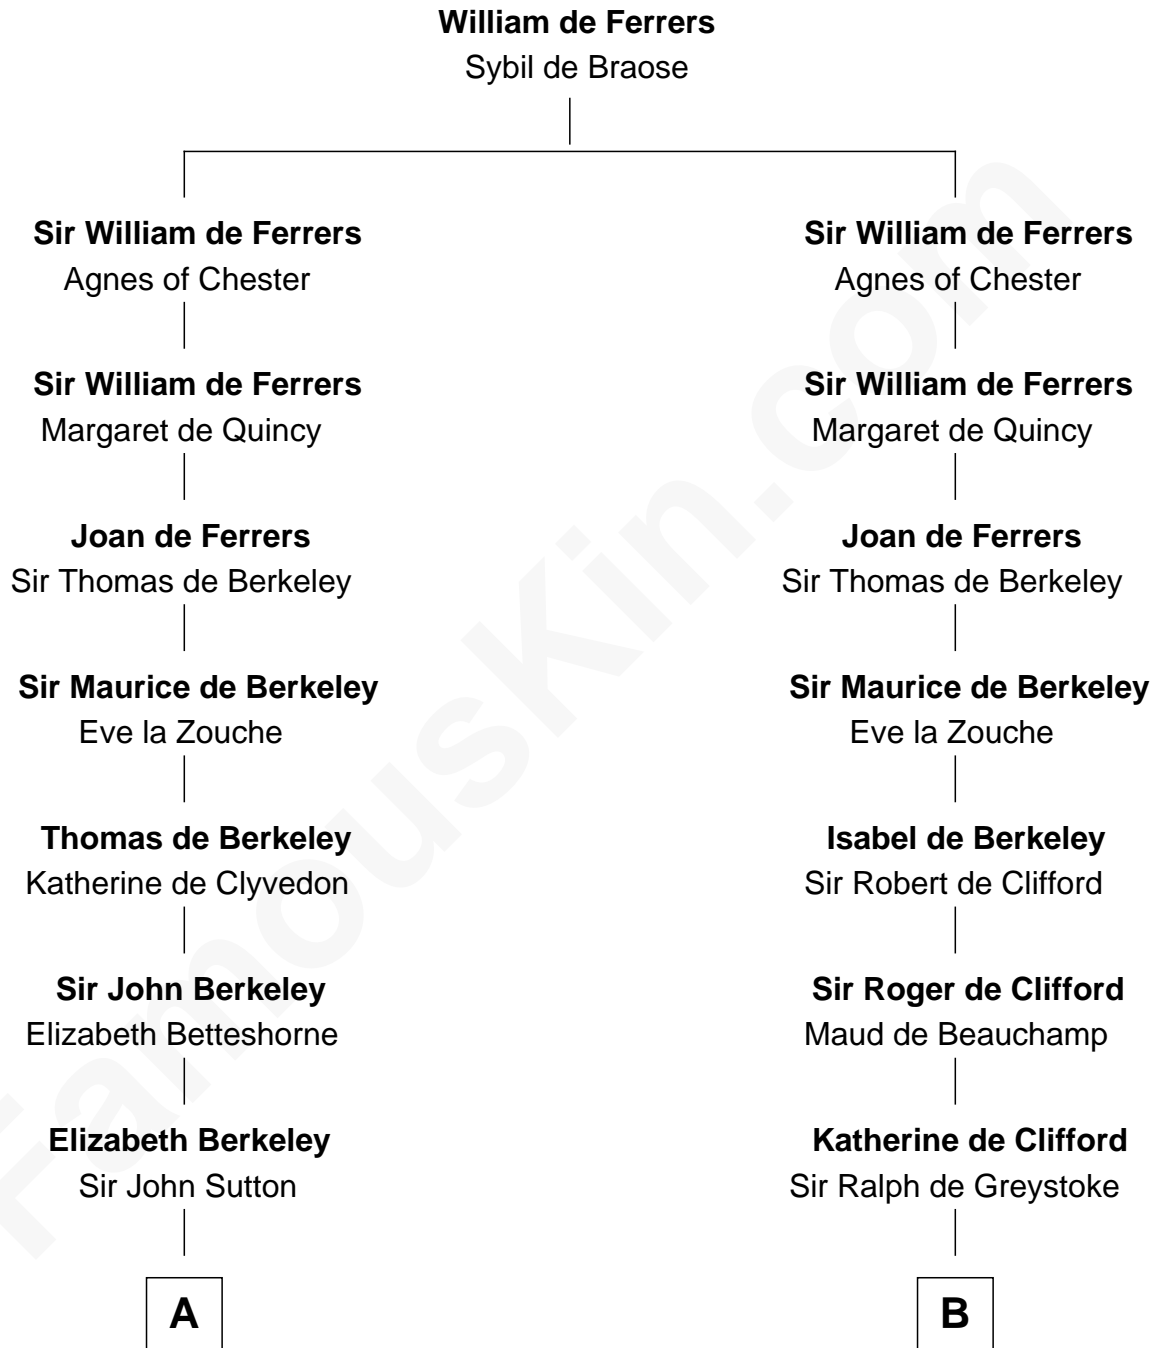

## Relationship Chart of

### Princess Diana

*Princess of Wales*

20th cousin 1 time removed of

**William Floyd**  
*Signer of the Declaration of Independence*

**C**

**Adelaide Horatia Elizabeth Seymour**

Frederick Spencer

**Charles Robert Spencer**