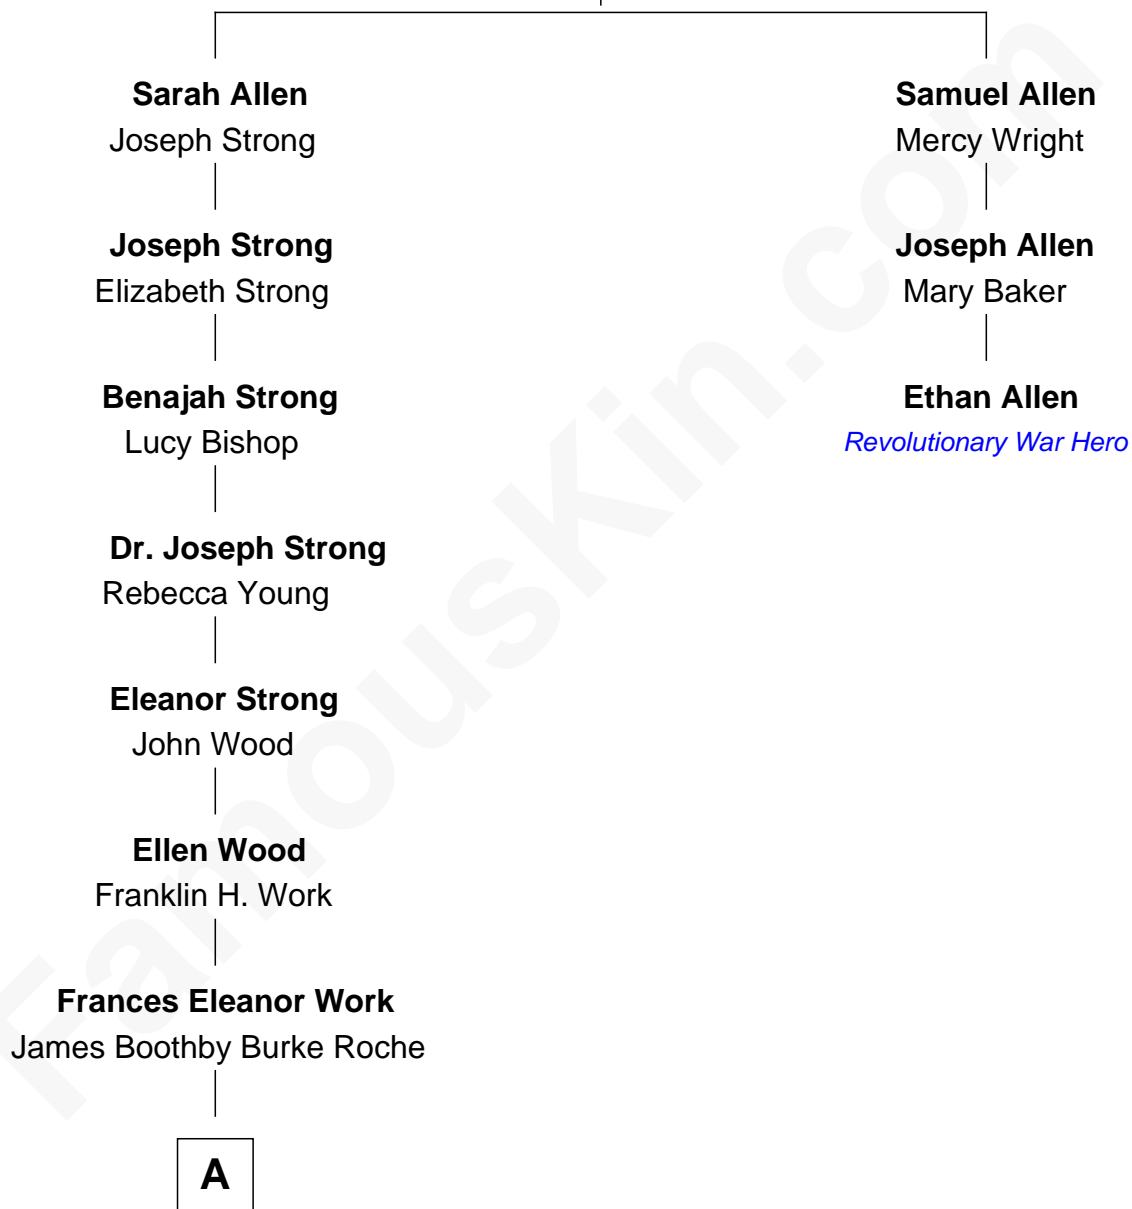

# FamousKin.com Relationship Chart of

**Princess Diana**

*Princess of Wales*

2nd cousin 7 times removed of

**Ethan Allen**

*Revolutionary War Hero*

**Nehemiah Allen**

Sarah Woodford

**A**

—  
**Edmund Maurice Burke Roche**

Ruth Sylvia Gill

—  
**Frances Ruth Burke Roche**

Edward John Spencer

—  
**Princess Diana**

*Princess of Wales*

FamousKin.com