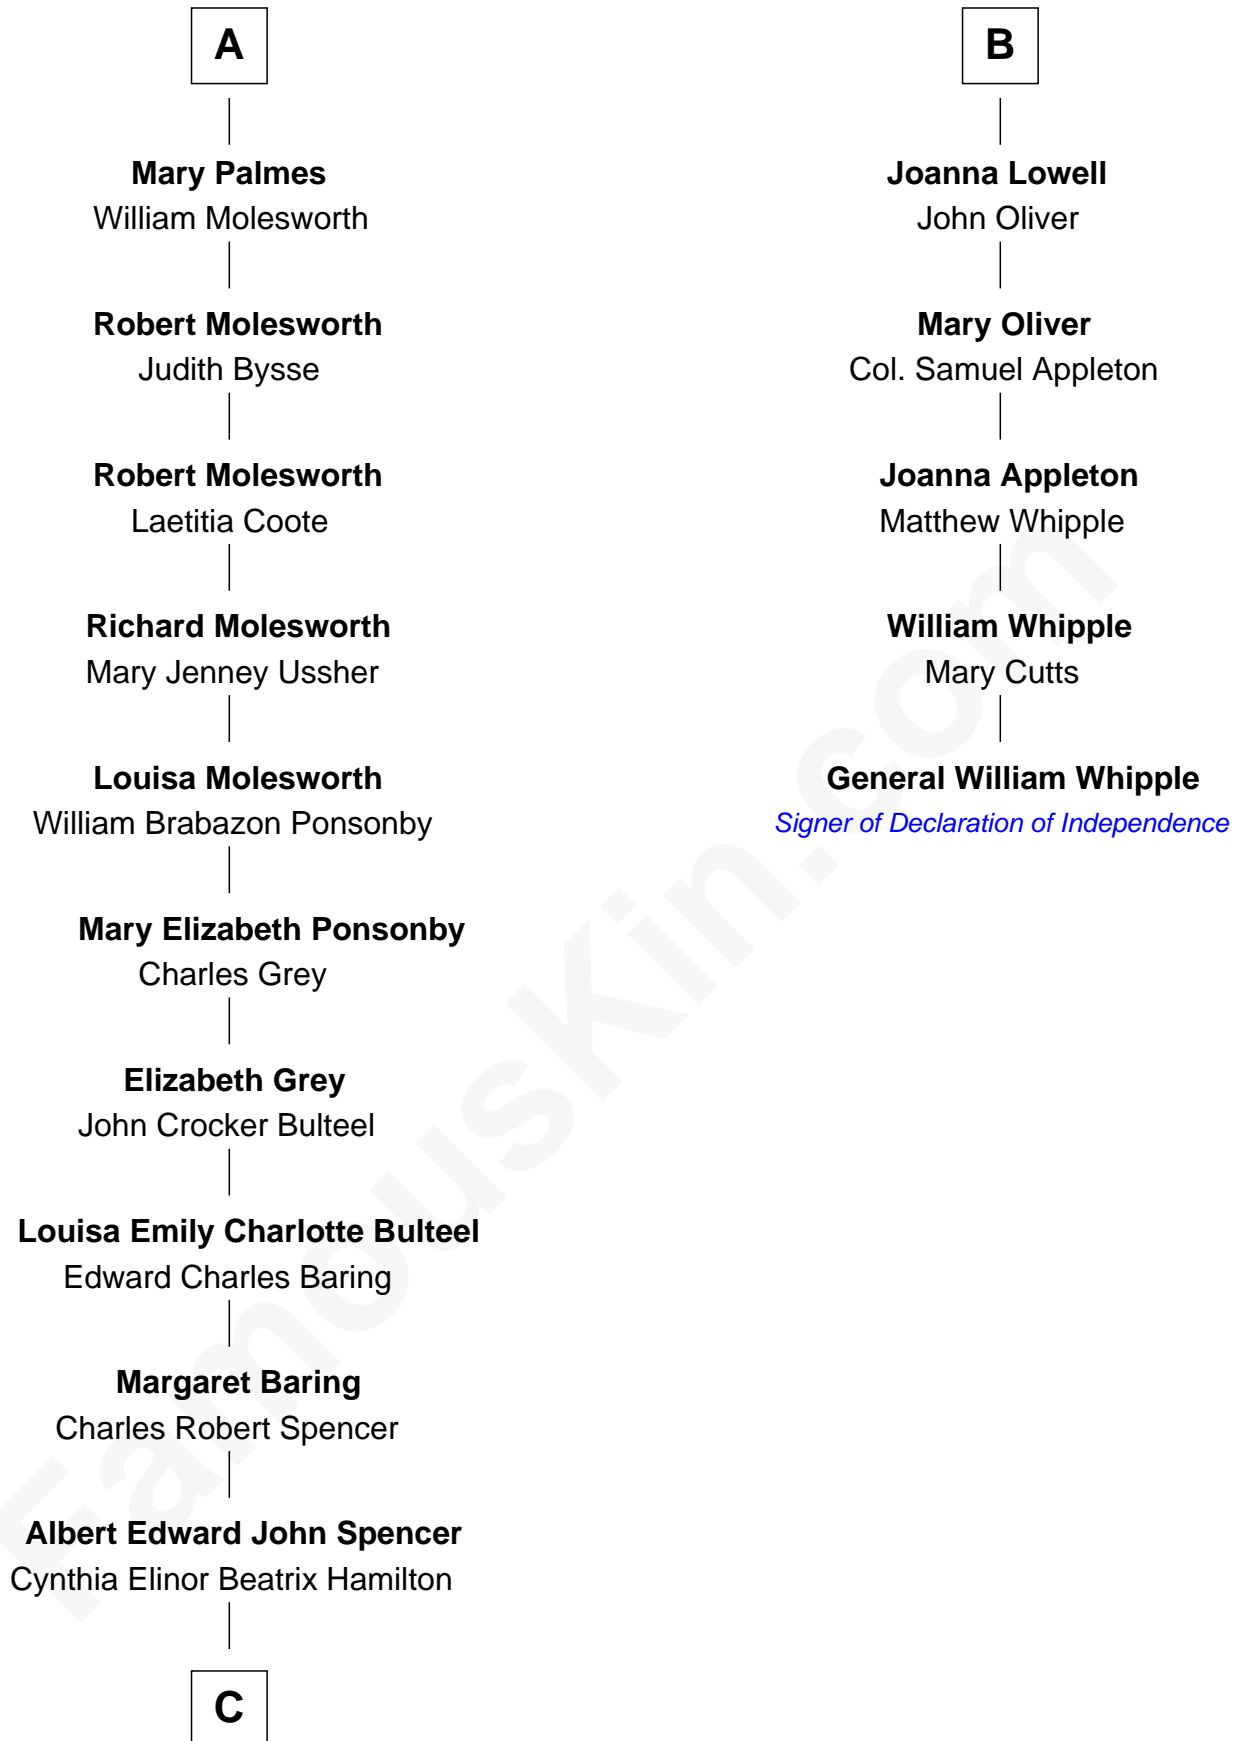

FamousKin.com

Relationship Chart of

Princess Diana

Princess of Wales

11th cousin 7 times removed of

General William Whipple
Signer of the Declaration of Independence

C

Edward John Spencer
Frances Ruth Burke Roche

Princess Diana
Princess of Wales

FamousKin.com