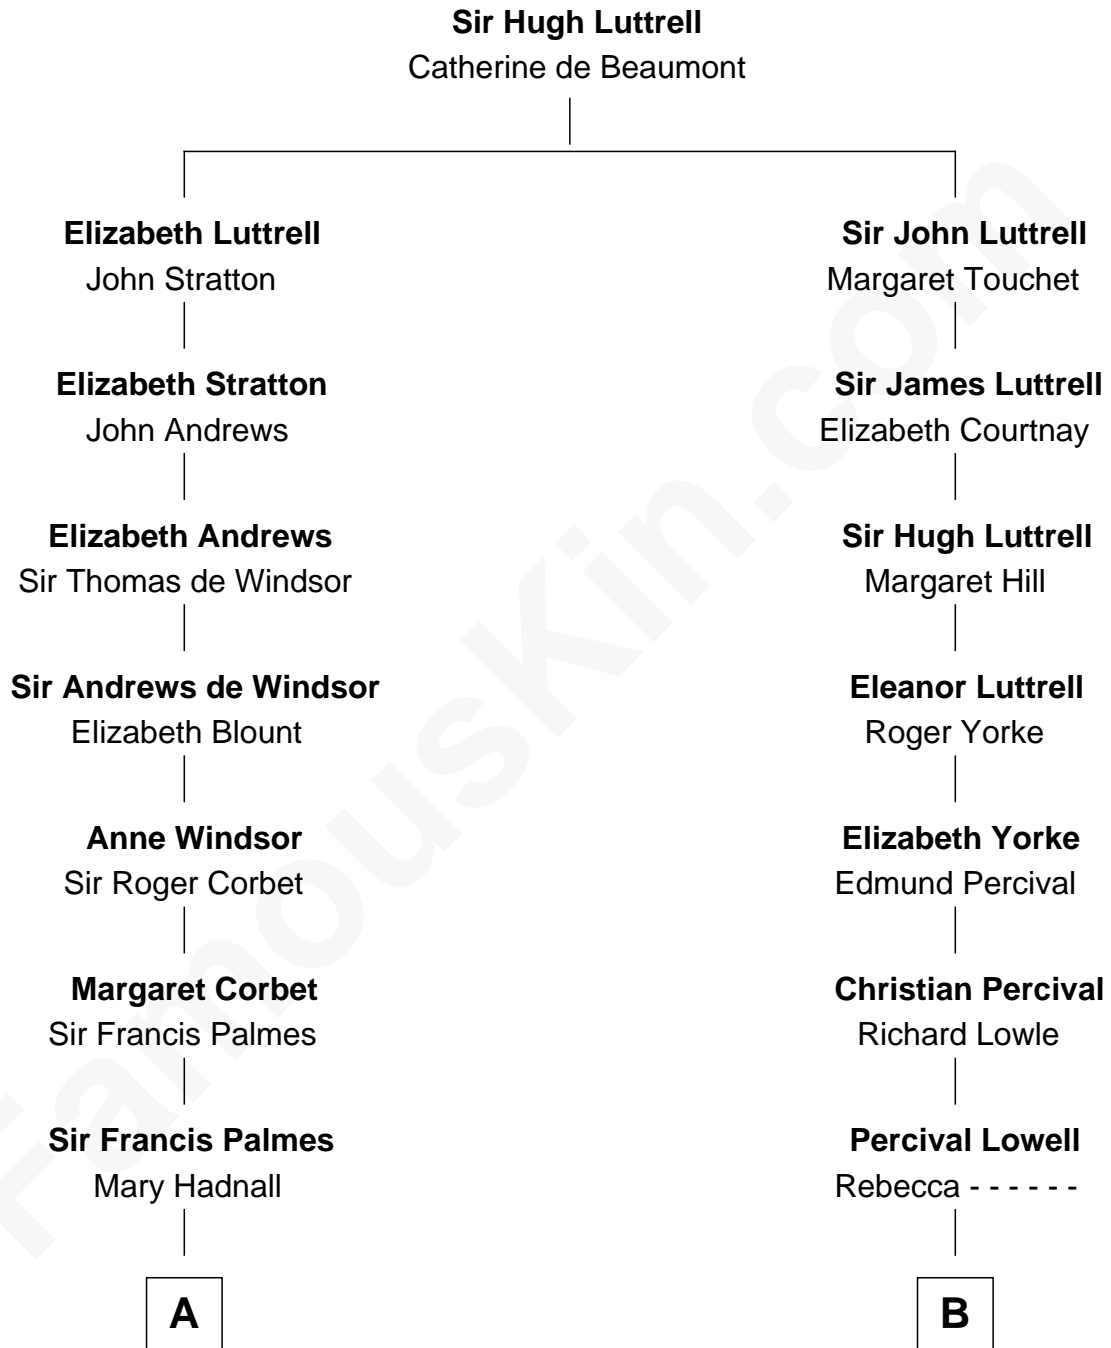

FamousKin.com

Relationship Chart of

Princess Diana

Princess of Wales

11th cousin 7 times removed of

General William Whipple
Signer of the Declaration of Independence

C

Edward John Spencer
Frances Ruth Burke Roche

Princess Diana
Princess of Wales

FamousKin.com