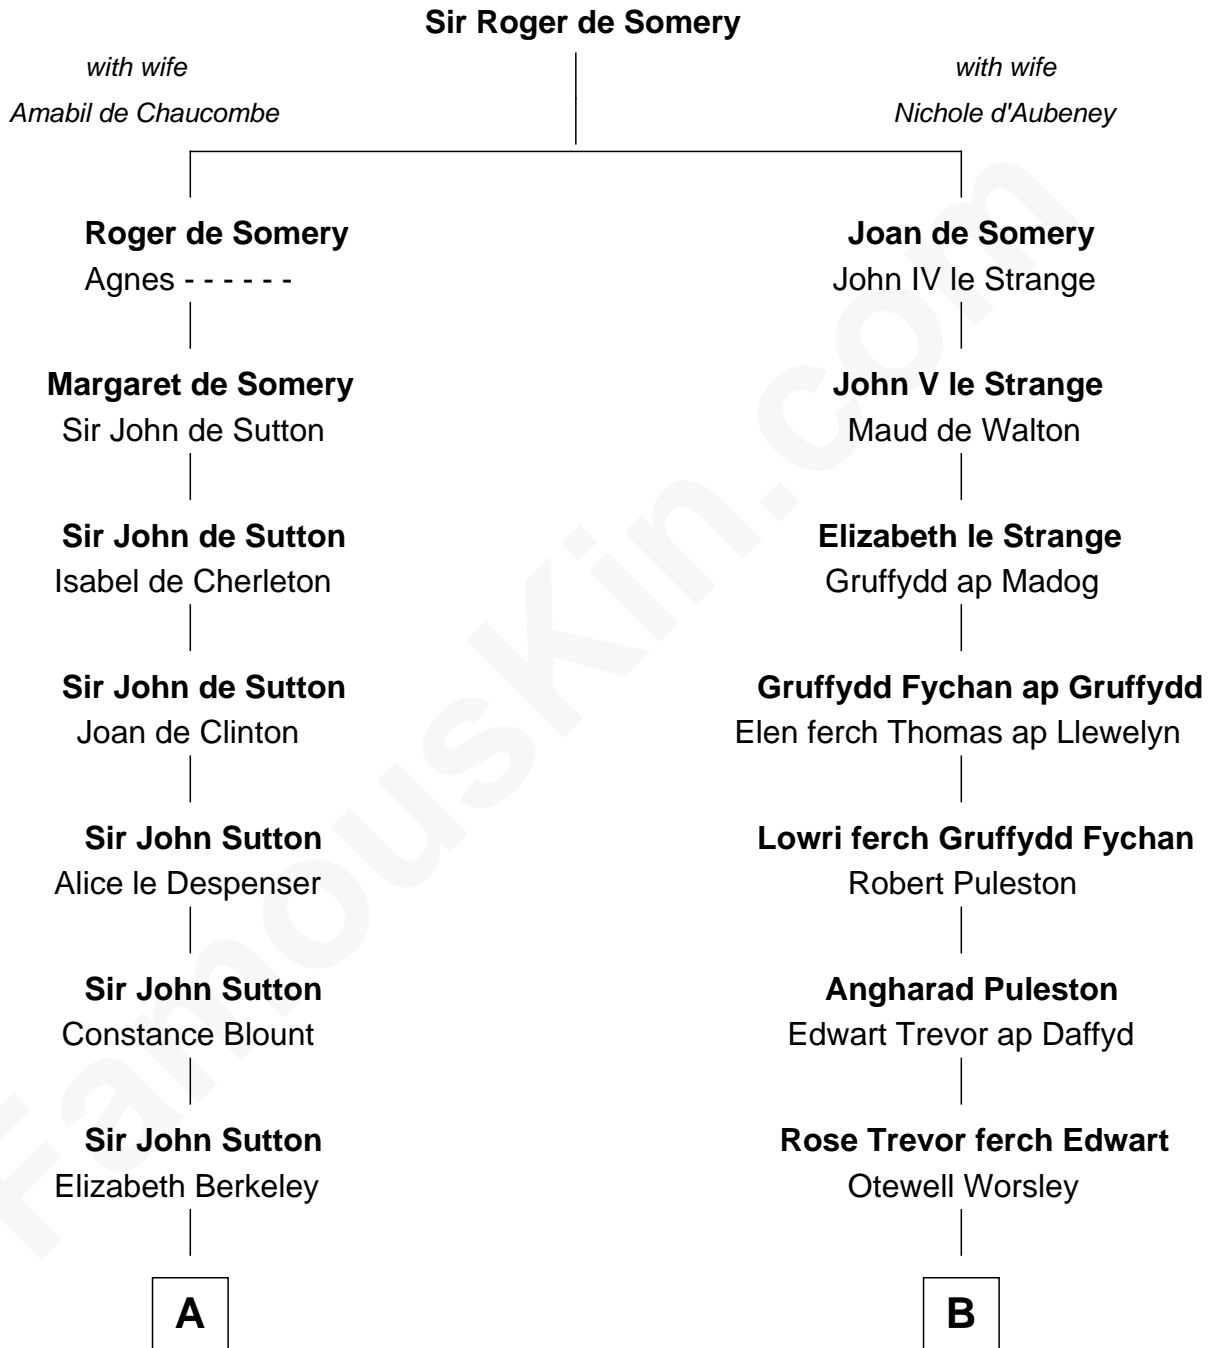

## Relationship Chart of

### Princess Diana

Princess of Wales

15th cousin 6 times removed of

**General William Whipple**  
Signer of the Declaration of Independence

**C**

**Adelaide Horatia Elizabeth Seymour**

Frederick Spencer

**Charles Robert Spencer**

Margaret Baring

**Albert Edward John Spencer**

Cynthia Elinor Beatrix Hamilton

**Edward John Spencer**

Frances Ruth Burke Roche

**Princess Diana**

*Princess of Wales*

FamousKin.com