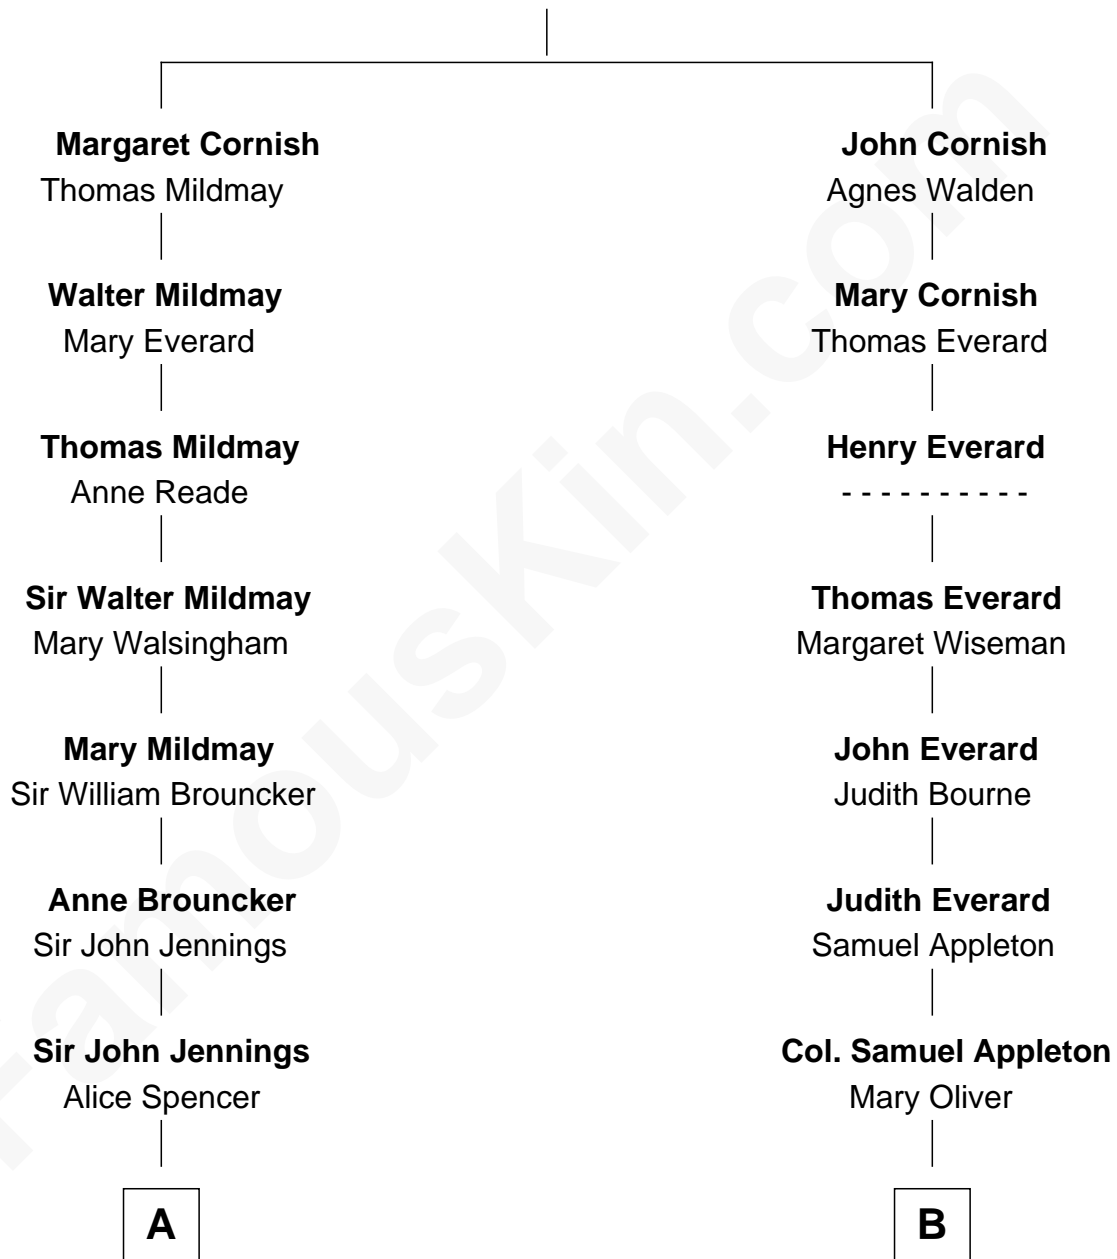

# FamousKin.com Relationship Chart of

**Princess Diana**

*Princess of Wales*

9th cousin 8 times removed of

**General William Whipple**

*Signer of the Declaration of Independence*

**John Cornish**

**A**

**Richard Jennings**  
Frances Thornhurst

**Sarah Jennings**  
John Churchill

**Anne Churchill**  
Sir Charles Spencer

**John Spencer**  
Georgiana Carolina Carteret

**John Spencer**  
Margaret Georgiana Poyntz

**George John Spencer**  
Lavina Bingham

**Frederick Spencer**  
Adelaide Horatia Elizabeth Seymour

**Charles Robert Spencer**  
Margaret Baring

**Albert Edward John Spencer**  
Cynthia Elinor Beatrix Hamilton