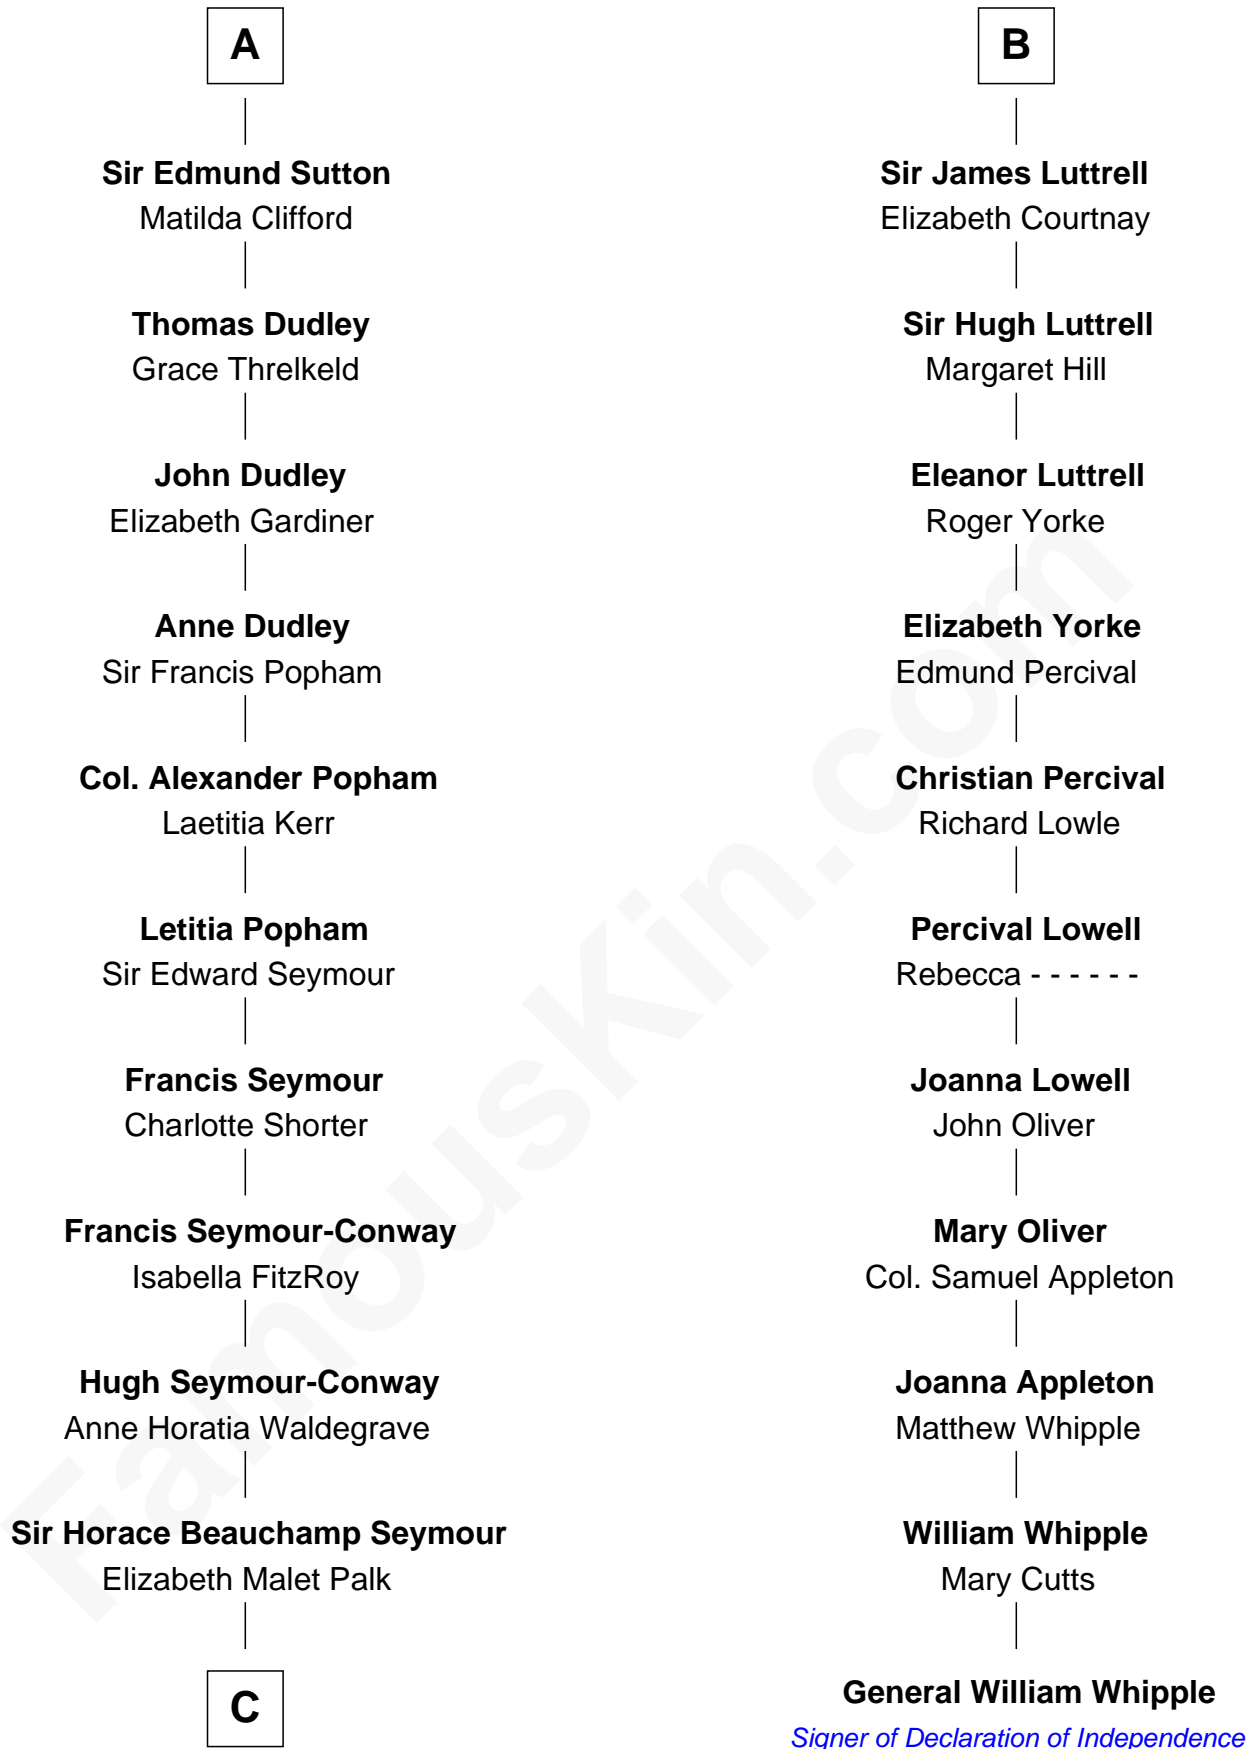

FamousKin.com

Relationship Chart of

Princess Diana

Princess of Wales

17th cousin 4 times removed of

General William Whipple
Signer of the Declaration of Independence

C

Adelaide Horatia Elizabeth Seymour

Frederick Spencer

Charles Robert Spencer

Margaret Baring

Albert Edward John Spencer

Cynthia Elinor Beatrix Hamilton

Edward John Spencer

Frances Ruth Burke Roche

Princess Diana