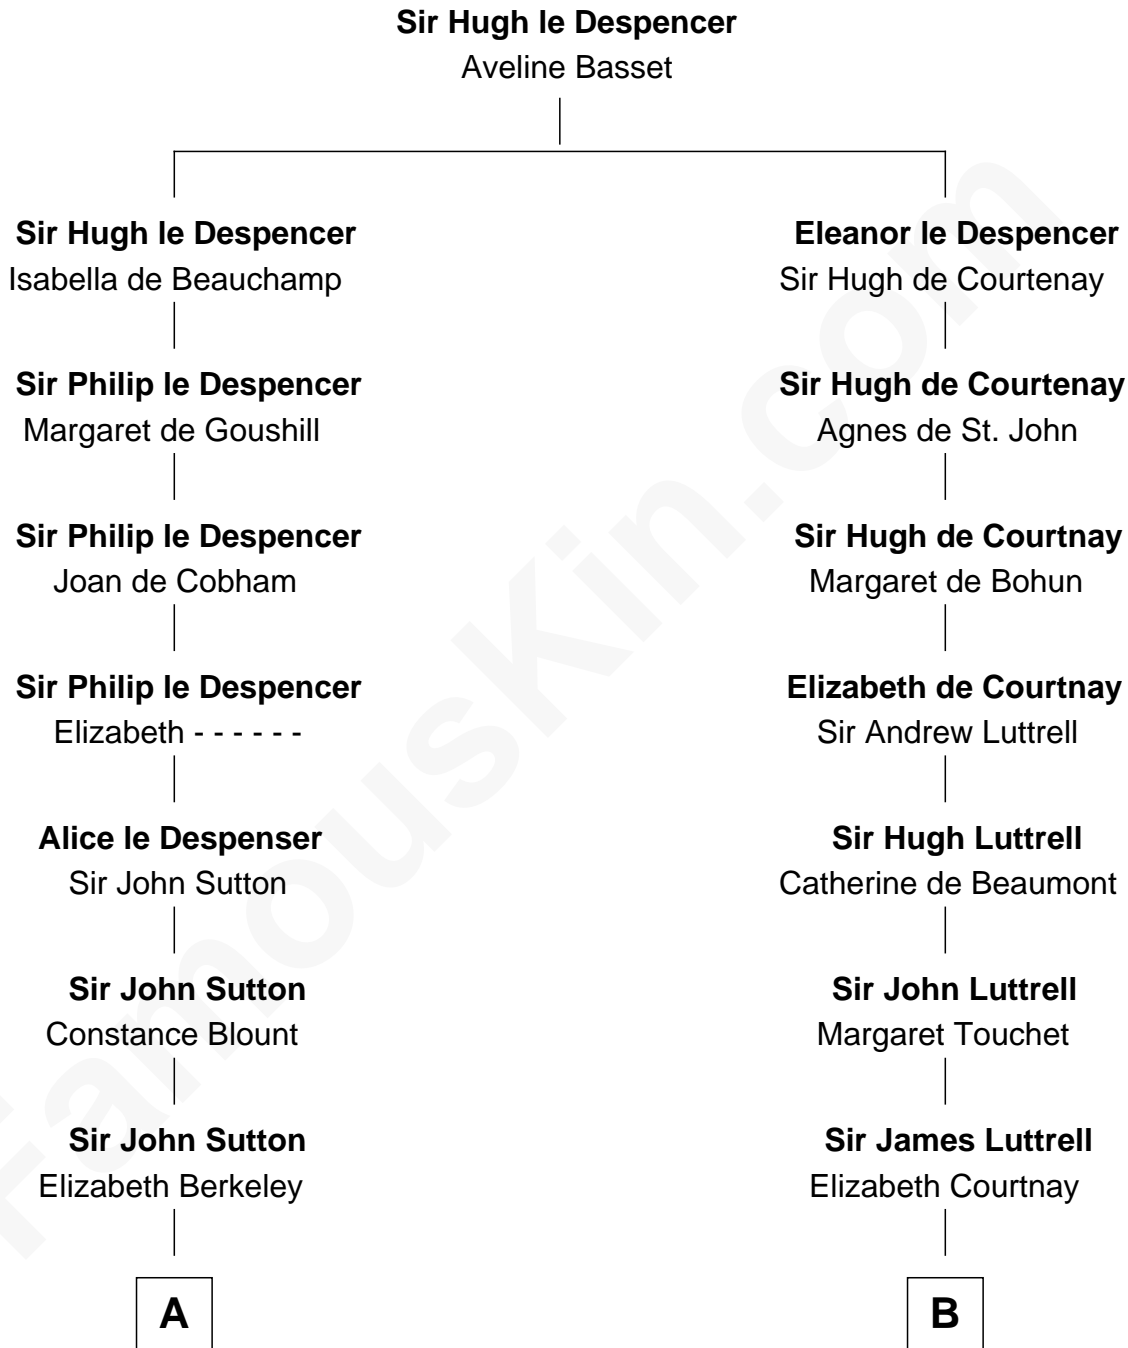

FamousKin.com

Relationship Chart of

Princess Diana

Princess of Wales

16th cousin 5 times removed of

General William Whipple
Signer of the Declaration of Independence

C

Adelaide Horatia Elizabeth Seymour

Frederick Spencer

Charles Robert Spencer

Margaret Baring

Albert Edward John Spencer

Cynthia Elinor Beatrix Hamilton

Edward John Spencer

Frances Ruth Burke Roche

Princess Diana

Princess of Wales

FamousKin.com