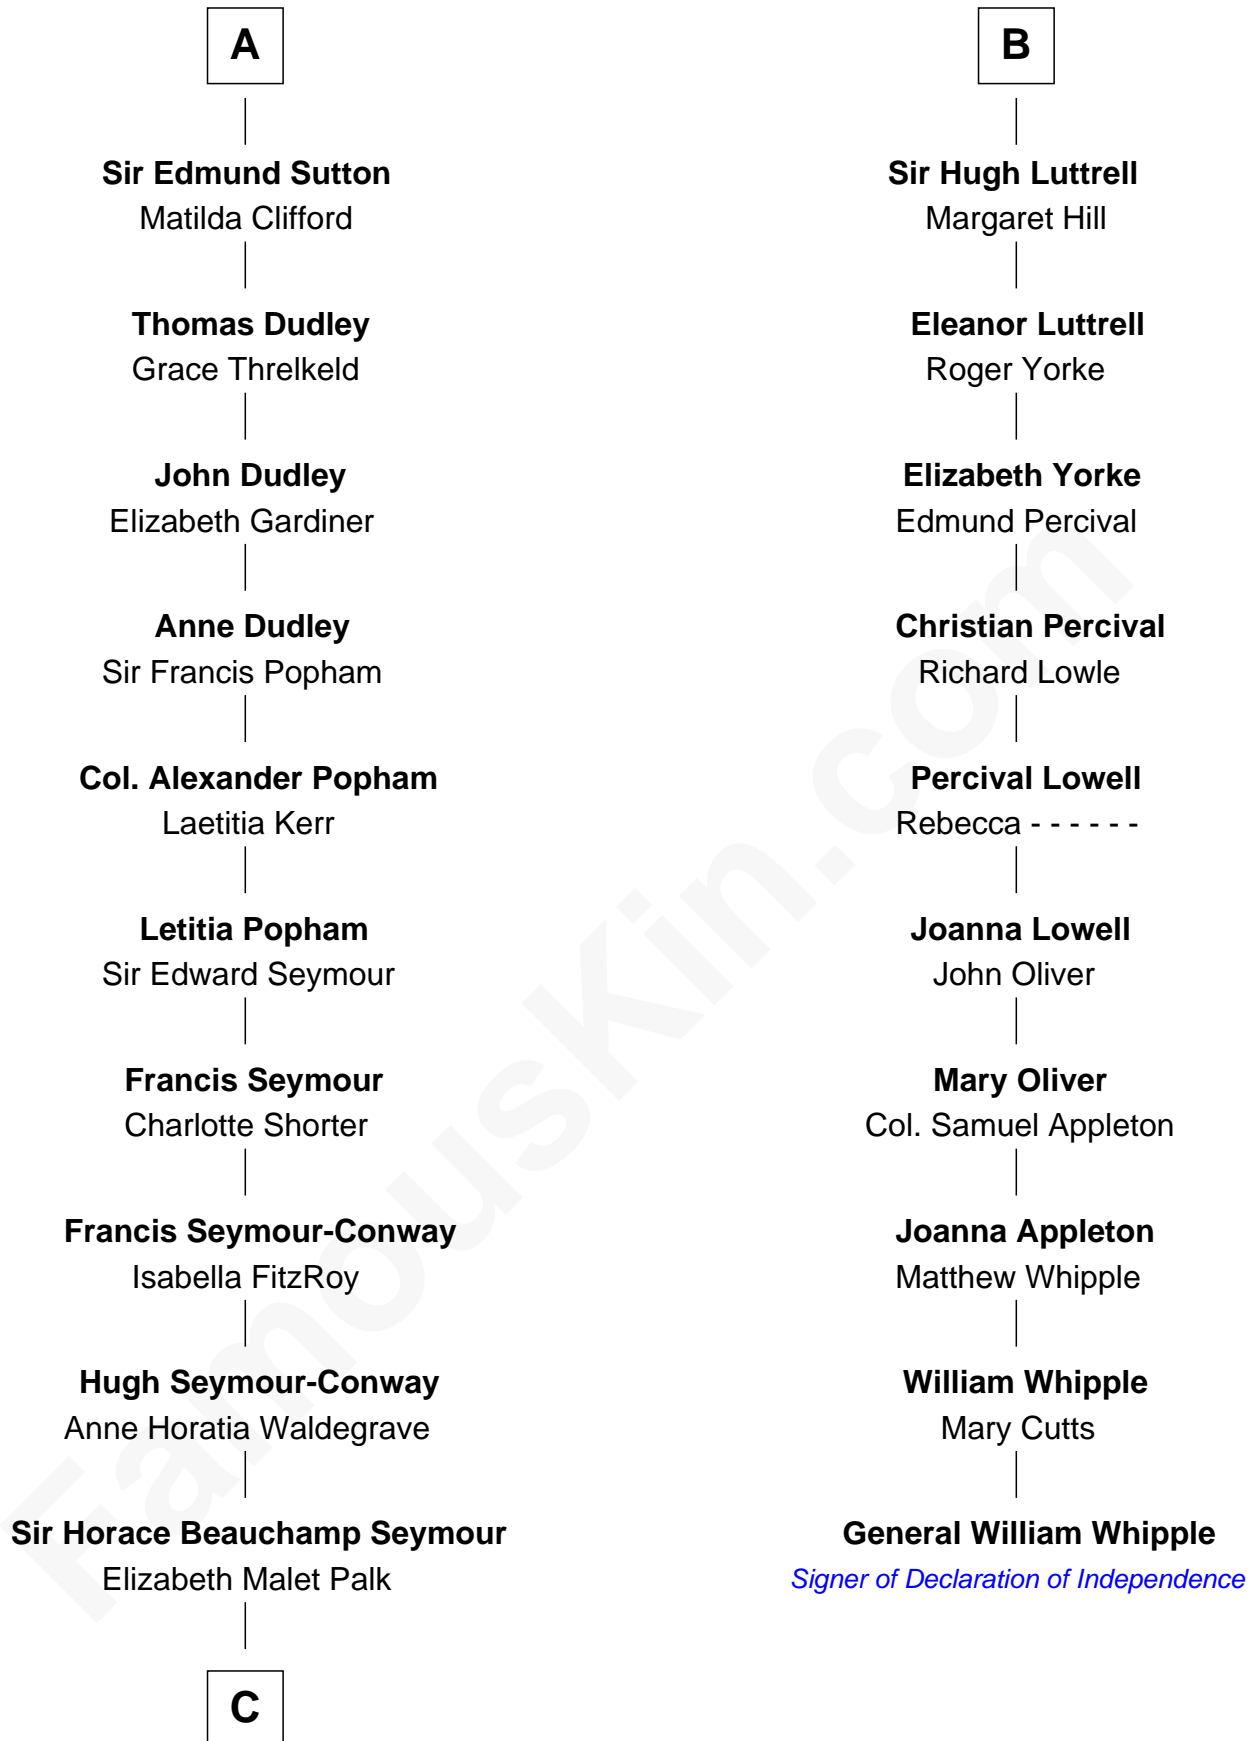

FamousKin.com

Relationship Chart of

Princess Diana

Princess of Wales

16th cousin 5 times removed of

General William Whipple
Signer of the Declaration of Independence

C

Adelaide Horatia Elizabeth Seymour

Frederick Spencer

Charles Robert Spencer

Margaret Baring

Albert Edward John Spencer

Cynthia Elinor Beatrix Hamilton

Edward John Spencer

Frances Ruth Burke Roche

Princess Diana