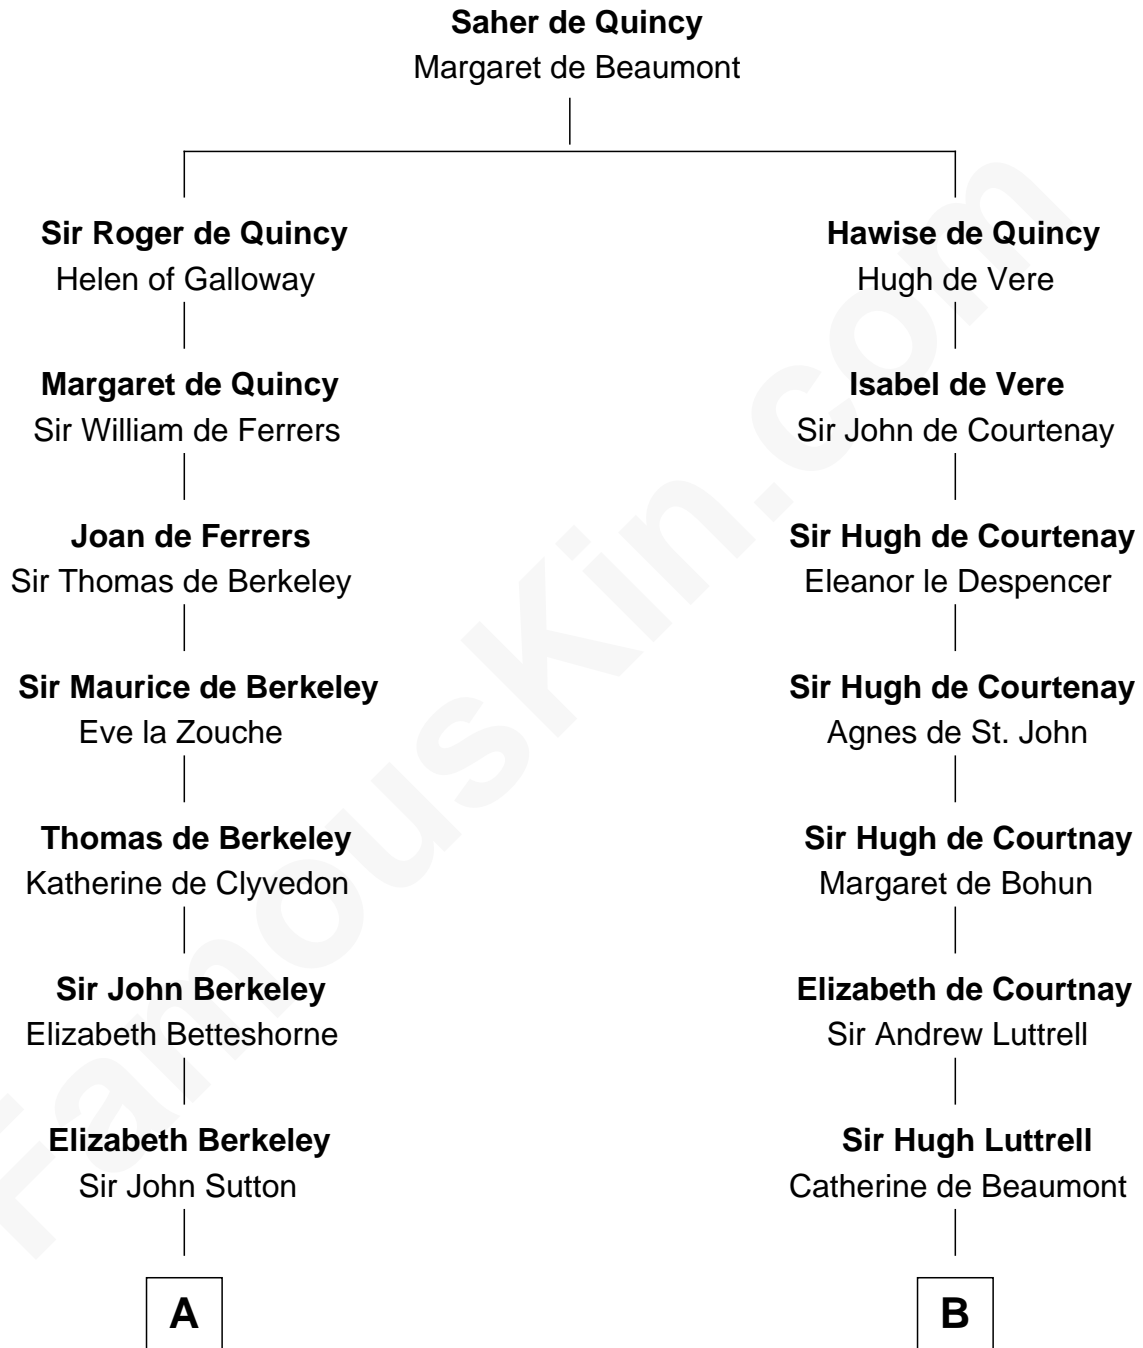

FamousKin.com Relationship Chart of

Princess Diana

Princess of Wales

18th cousin 3 times removed of

General William Whipple

Signer of the Declaration of Independence

C

Adelaide Horatia Elizabeth Seymour

Frederick Spencer

Charles Robert Spencer

Margaret Baring

Albert Edward John Spencer

Cynthia Elinor Beatrix Hamilton

Edward John Spencer

Frances Ruth Burke Roche

Princess Diana

Princess of Wales

D

William Whipple

Mary Cutts

General William Whipple

Signer of Declaration of Independence

FamousKin.com