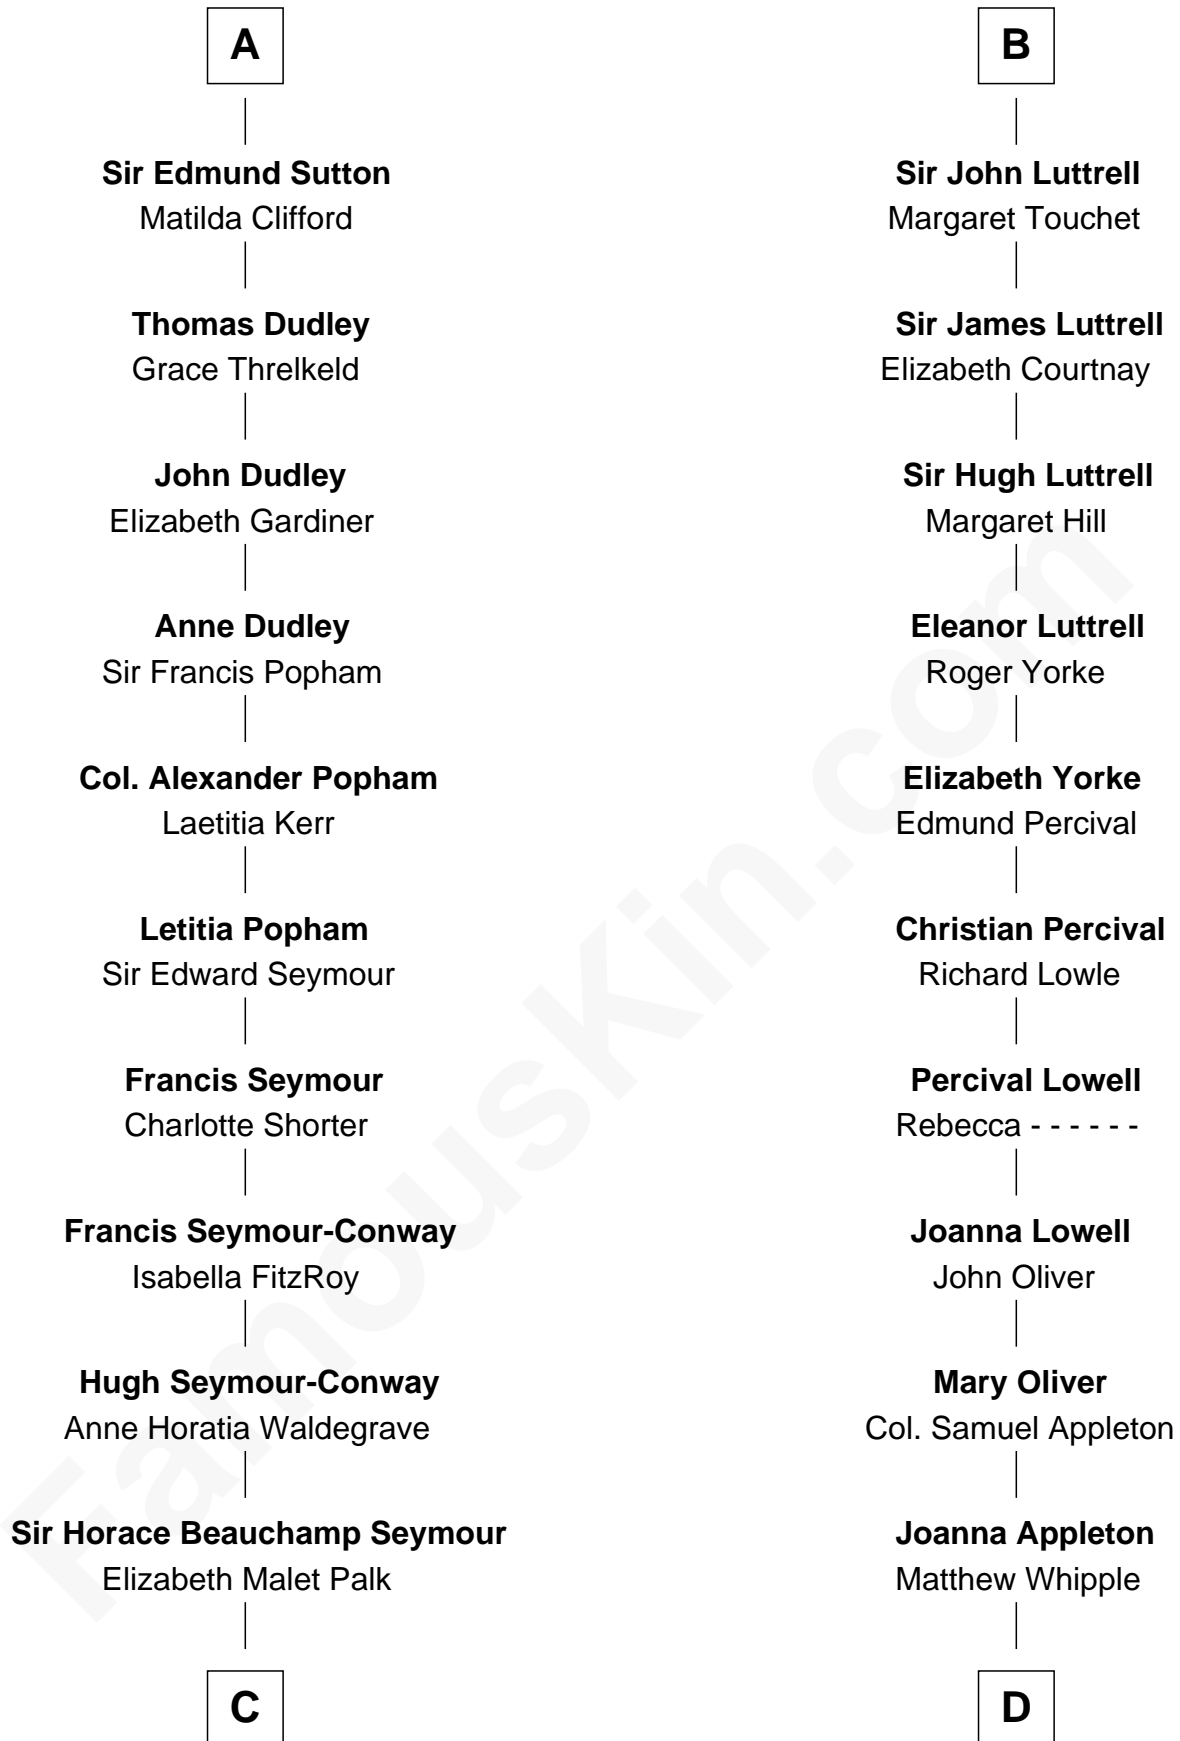

FamousKin.com Relationship Chart of

Princess Diana

Princess of Wales

18th cousin 3 times removed of

General William Whipple

Signer of the Declaration of Independence

C

Adelaide Horatia Elizabeth Seymour

Frederick Spencer

Charles Robert Spencer

Margaret Baring

Albert Edward John Spencer

Cynthia Elinor Beatrix Hamilton

Edward John Spencer

Frances Ruth Burke Roche

Princess Diana

Princess of Wales

D

William Whipple

Mary Cutts

General William Whipple

Signer of Declaration of Independence

FamousKin.com