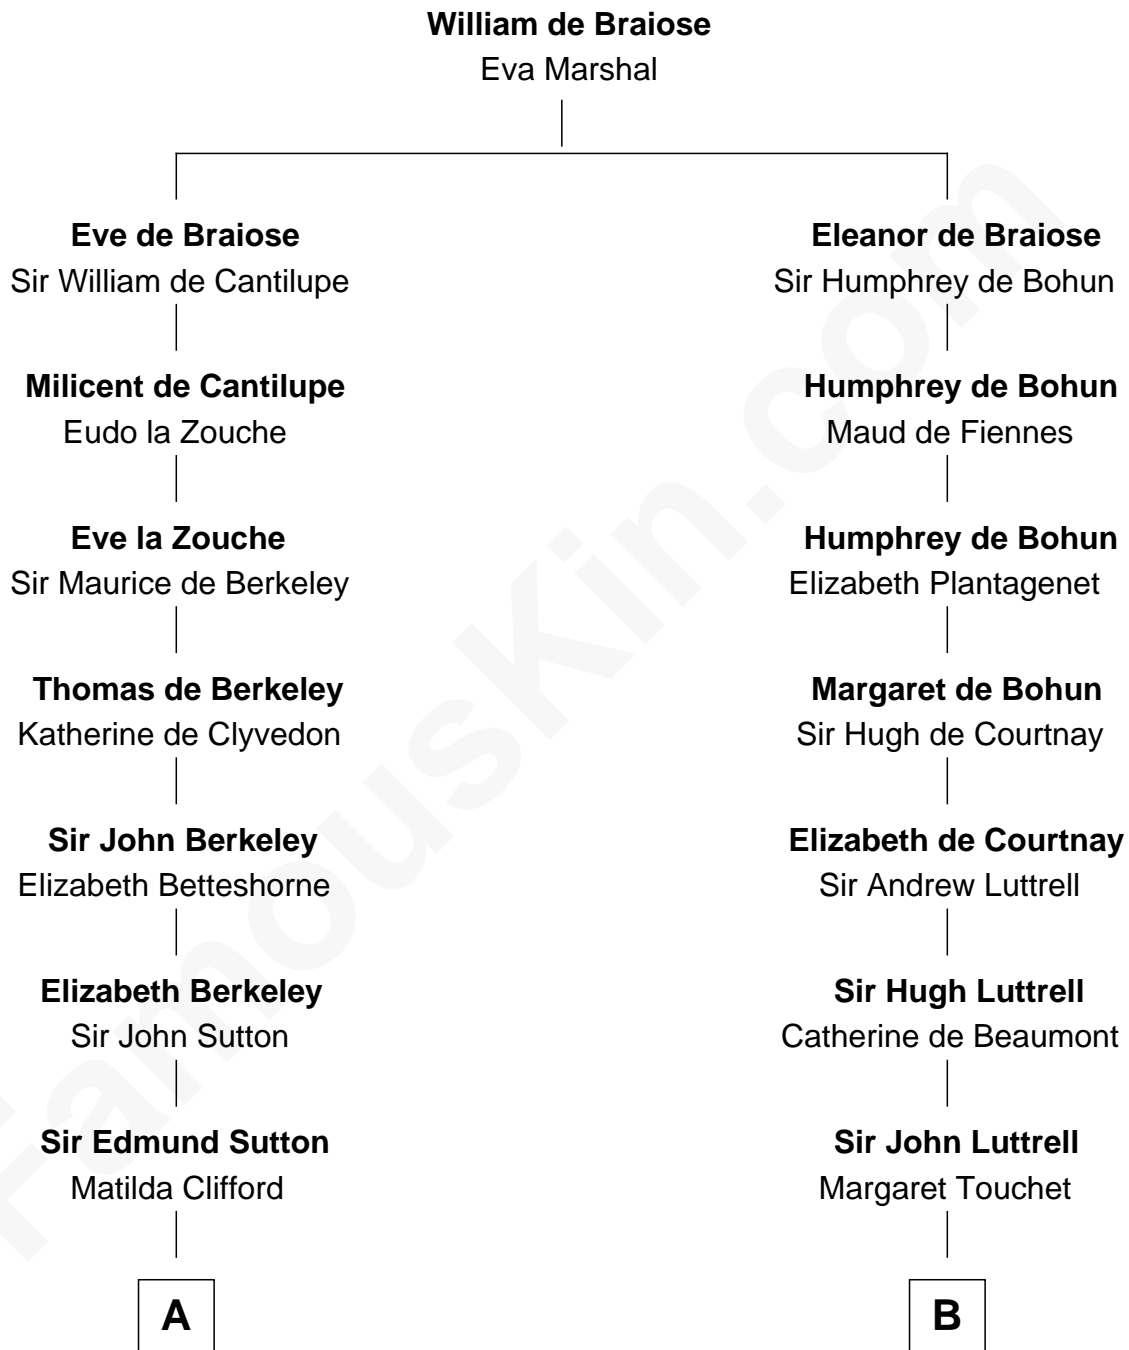

FamousKin.com

Relationship Chart of

Princess Diana

Princess of Wales

17th cousin 3 times removed of

General William Whipple
Signer of the Declaration of Independence

C

—
Charles Robert Spencer

Margaret Baring

—
Albert Edward John Spencer

Cynthia Elinor Beatrix Hamilton

—
Edward John Spencer

Frances Ruth Burke Roche

—
Princess Diana

Princess of Wales

FamousKin.com