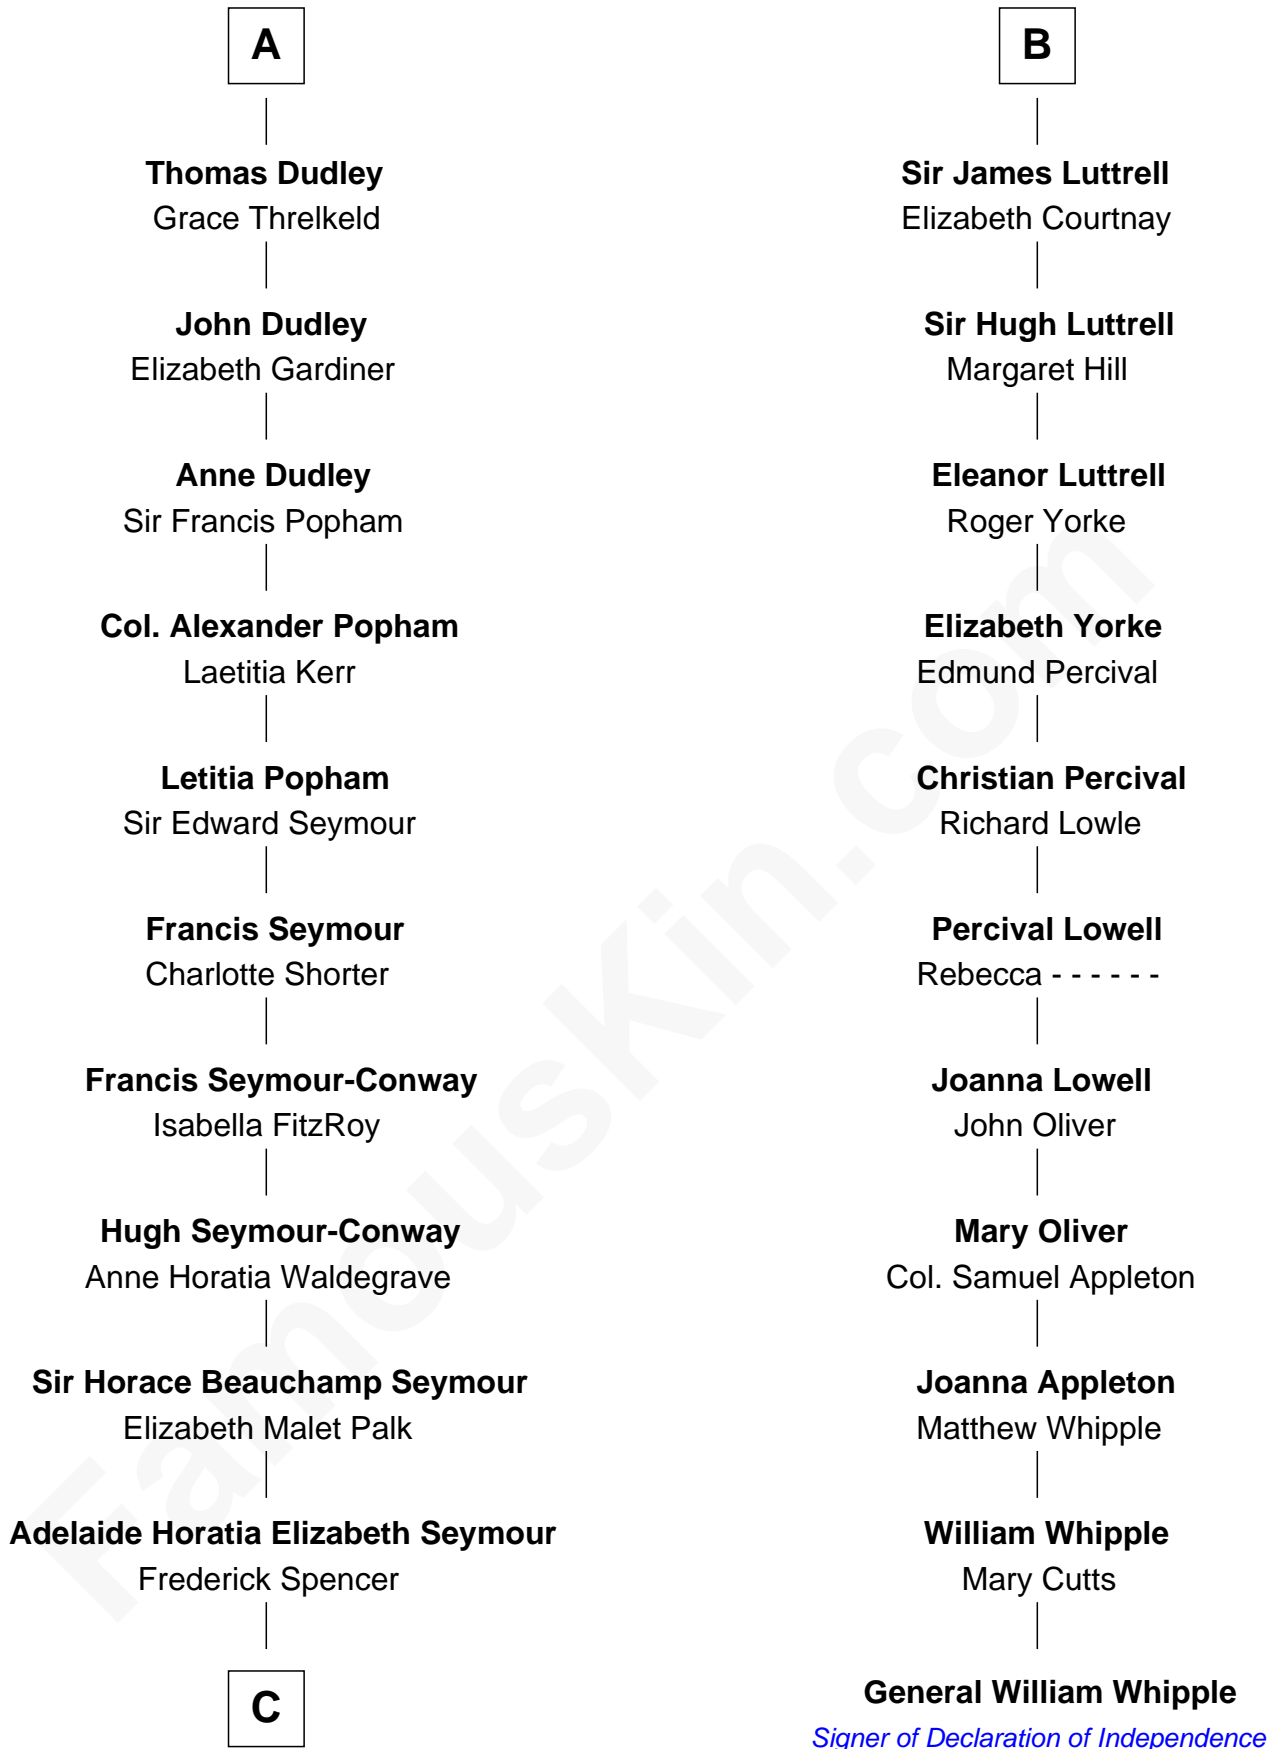

FamousKin.com

Relationship Chart of

Princess Diana

Princess of Wales

17th cousin 3 times removed of

General William Whipple
Signer of the Declaration of Independence

C

—
Charles Robert Spencer

Margaret Baring

—
Albert Edward John Spencer

Cynthia Elinor Beatrix Hamilton

—
Edward John Spencer

Frances Ruth Burke Roche

—
Princess Diana

Princess of Wales

FamousKin.com