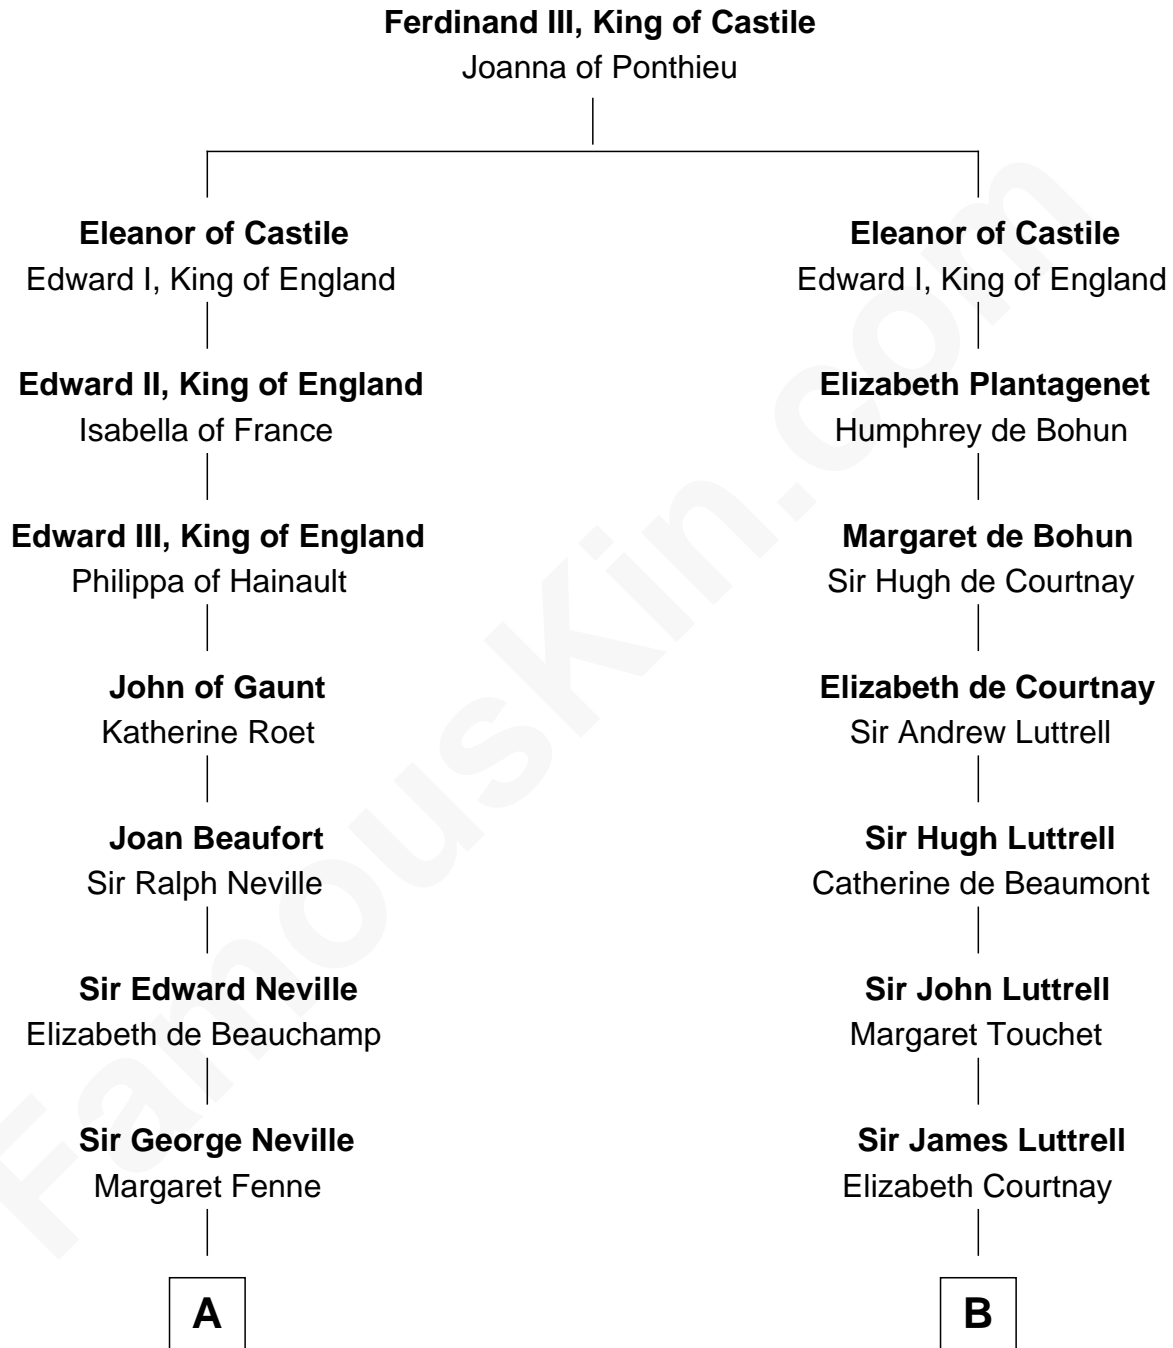

FamousKin.com
Relationship Chart of
Princess Diana
Princess of Wales

16th cousin 5 times removed of
General William Whipple
Signer of the Declaration of Independence

C

—
Frederick Spencer

Adelaide Horatia Elizabeth Seymour

—
Charles Robert Spencer

Margaret Baring

—
Albert Edward John Spencer

Cynthia Elinor Beatrix Hamilton

—
Edward John Spencer

Frances Ruth Burke Roche

—
Princess Diana

Princess of Wales