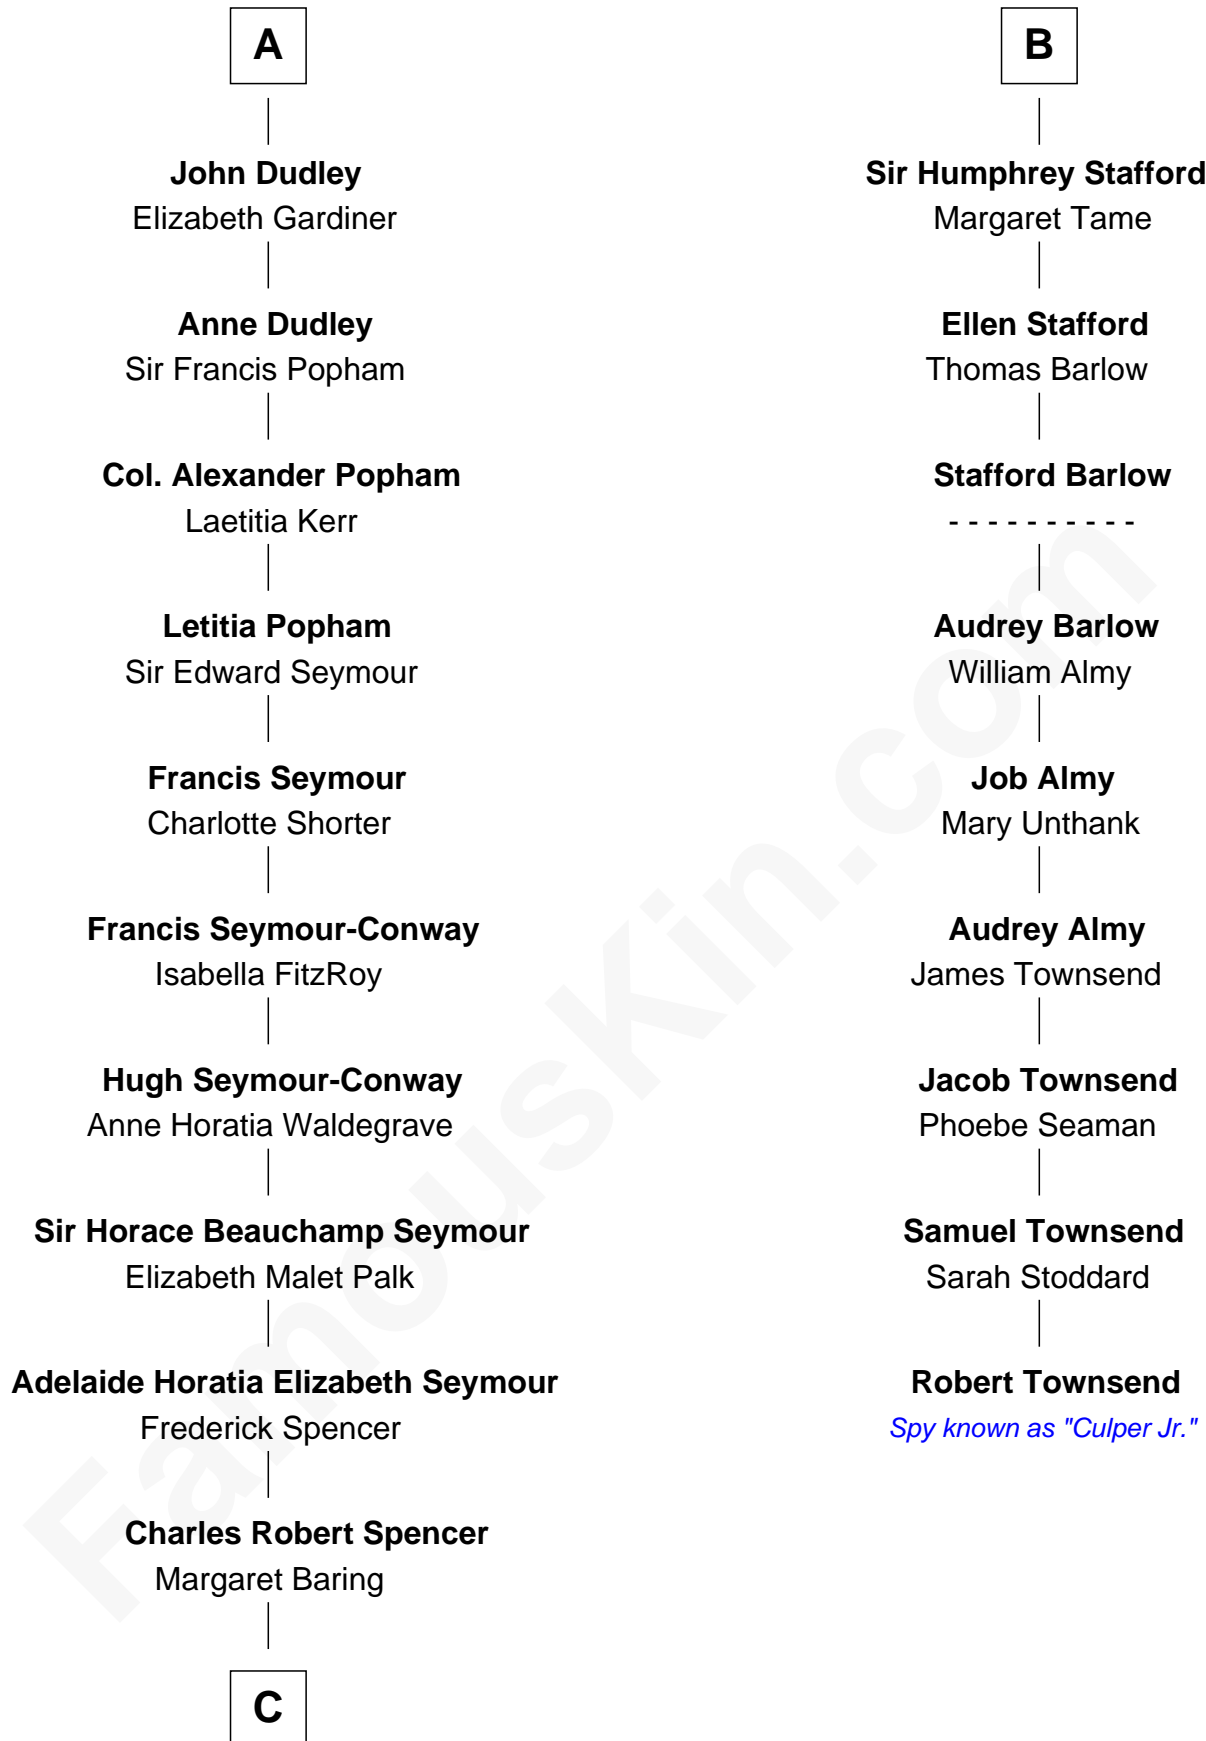

FamousKin.com Relationship Chart of

Princess Diana

Princess of Wales

15th cousin 4 times removed of

Robert Townsend

Member of the Culper Spy Ring during the American Revolution

C

—
Albert Edward John Spencer
Cynthia Elinor Beatrix Hamilton

—
Edward John Spencer
Frances Ruth Burke Roche

—
Princess Diana
Princess of Wales

FamousKin.com