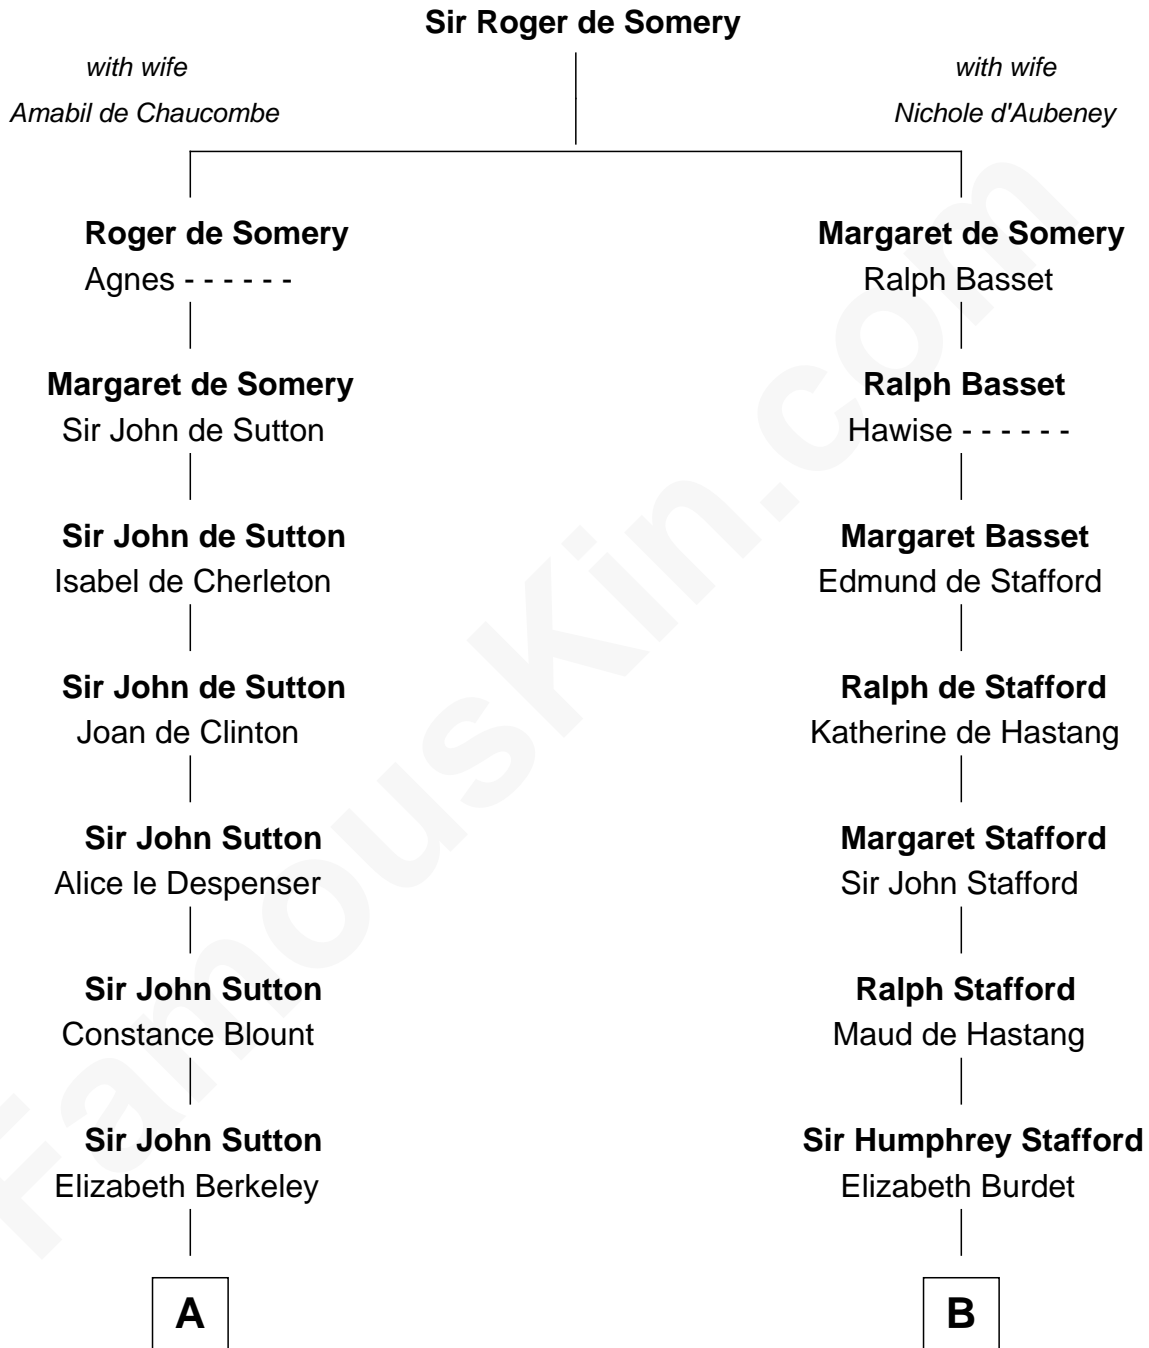

FamousKin.com
Relationship Chart of
Princess Diana
Princess of Wales

18th cousin 3 times removed of

Robert Townsend

Member of the Culper Spy Ring during the American Revolution

C

Adelaide Horatia Elizabeth Seymour

Frederick Spencer

Charles Robert Spencer

Margaret Baring

Albert Edward John Spencer

Cynthia Elinor Beatrix Hamilton

Edward John Spencer

Frances Ruth Burke Roche

Princess Diana

Princess of Wales

D

Samuel Townsend

Sarah Stoddard

Robert Townsend

Spy known as "Culper Jr."

FamousKin.com