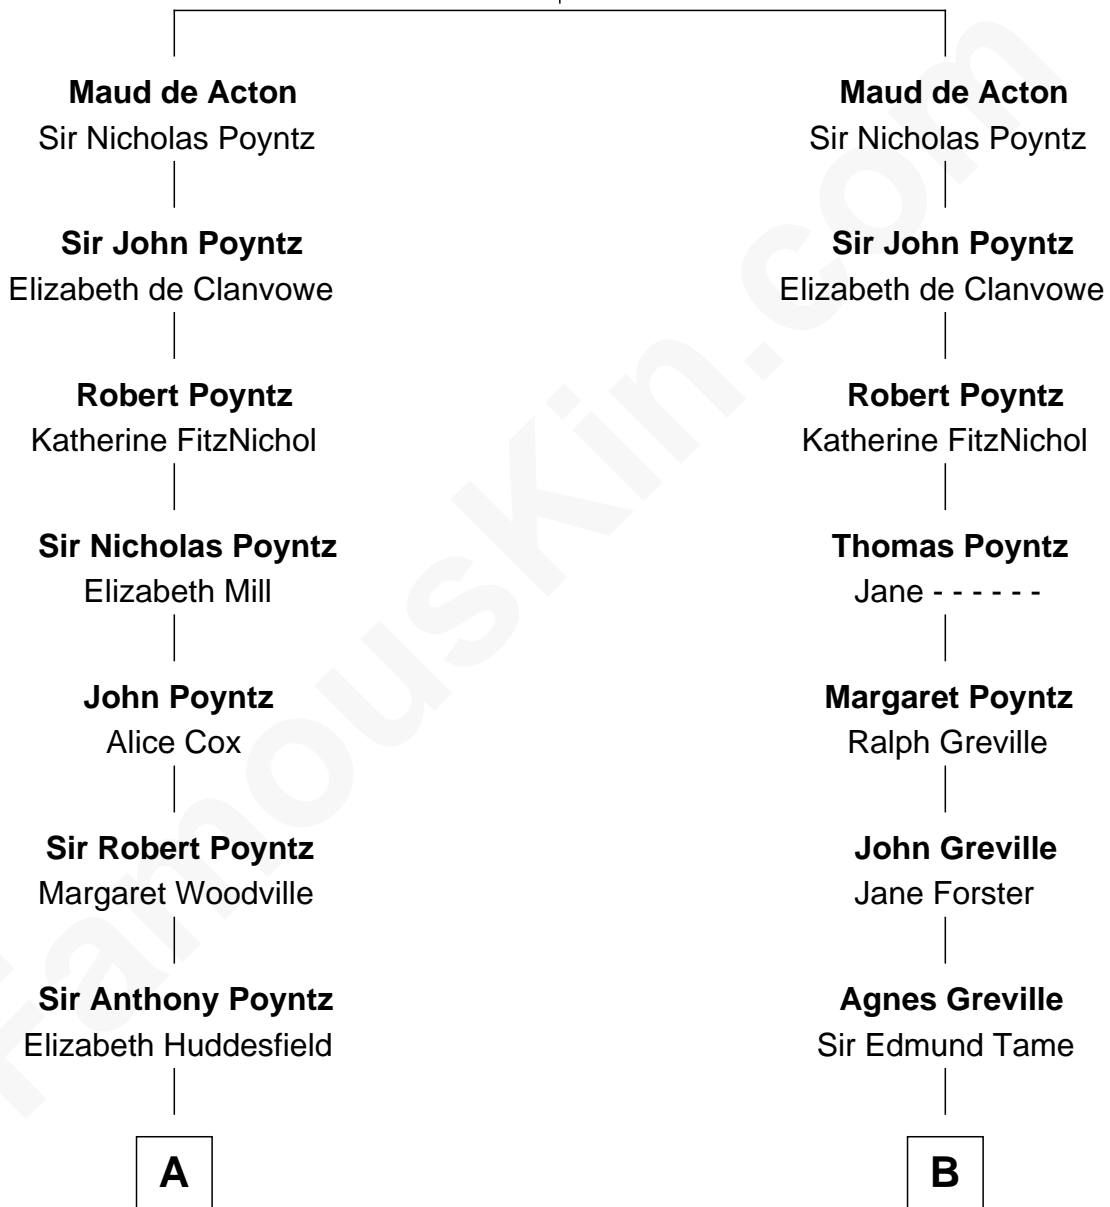

**FamousKin.com**  
**Relationship Chart of**  
**Princess Diana**  
*Princess of Wales*

15th cousin 6 times removed of

**Robert Townsend**

*Member of the Culper Spy Ring during the American Revolution*

**Sir John de Acton**

Helen - - - - -

**C**

**Cecilia Catherine Gordon-Lennox**

Charles George Bingham

**Rosalind Cecilia Caroline Bingham**

James Albert Edward Hamilton

**Cynthia Elinor Beatrix Hamilton**

Albert Edward John Spencer

**Edward John Spencer**

Frances Ruth Burke Roche

**Princess Diana**

*Princess of Wales*

FamousKin.com