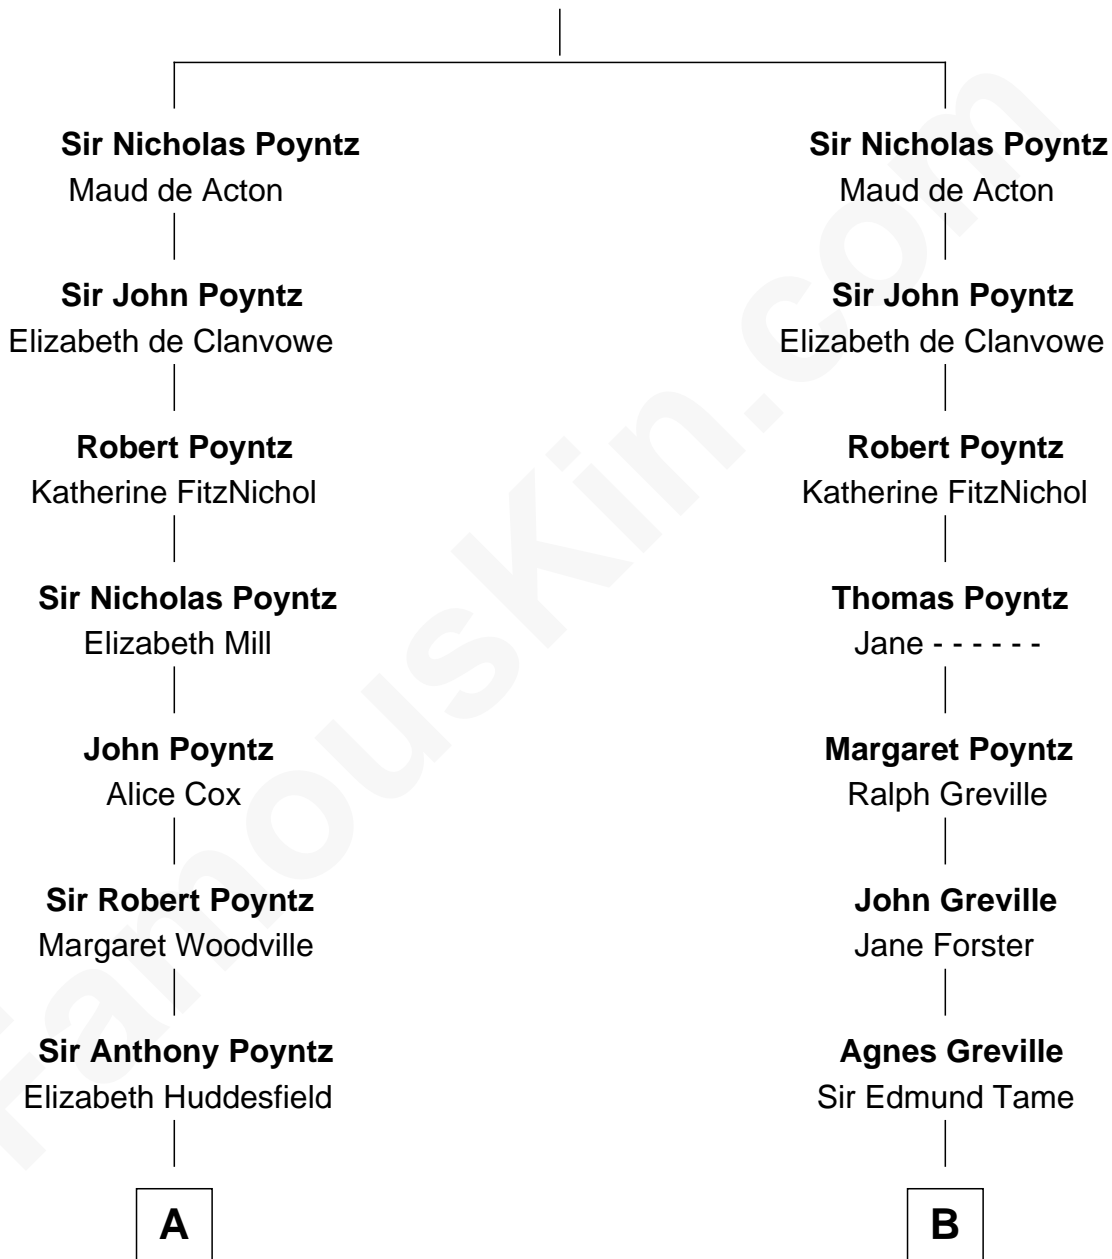

**FamousKin.com**  
**Relationship Chart of**  
**Princess Diana**  
*Princess of Wales*

15th cousin 6 times removed of

**Robert Townsend**

*Member of the Culper Spy Ring during the American Revolution*

**Sir Hugh Poyntz**

-----

**C**

**Cecilia Catherine Gordon-Lennox**

Charles George Bingham

**Rosalind Cecilia Caroline Bingham**

James Albert Edward Hamilton

**Cynthia Elinor Beatrix Hamilton**

Albert Edward John Spencer

**Edward John Spencer**

Frances Ruth Burke Roche

**Princess Diana**

*Princess of Wales*

FamousKin.com