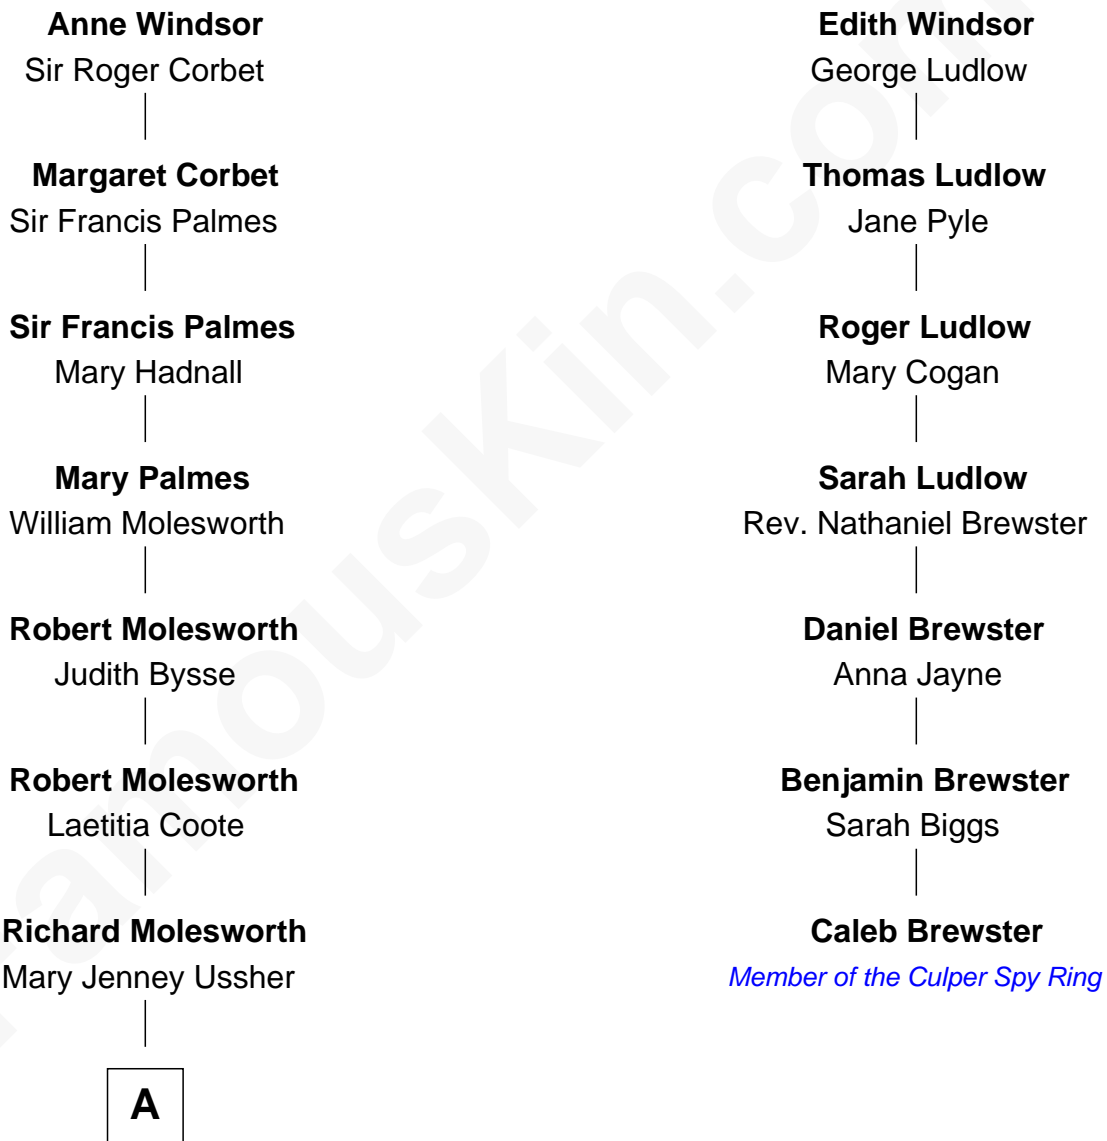

# FamousKin.com Relationship Chart of

**Princess Diana**

*Princess of Wales*

6th cousin 8 times removed of

**Caleb Brewster**

*Member of the Culper Spy Ring during the American Revolution*

**Sir Andrews de Windsor**

Elizabeth Blount

**A**

—  
**Louisa Molesworth**

William Brabazon Ponsonby

—  
**Mary Elizabeth Ponsonby**

Charles Grey

—  
**Elizabeth Grey**

John Crocker Bulteel