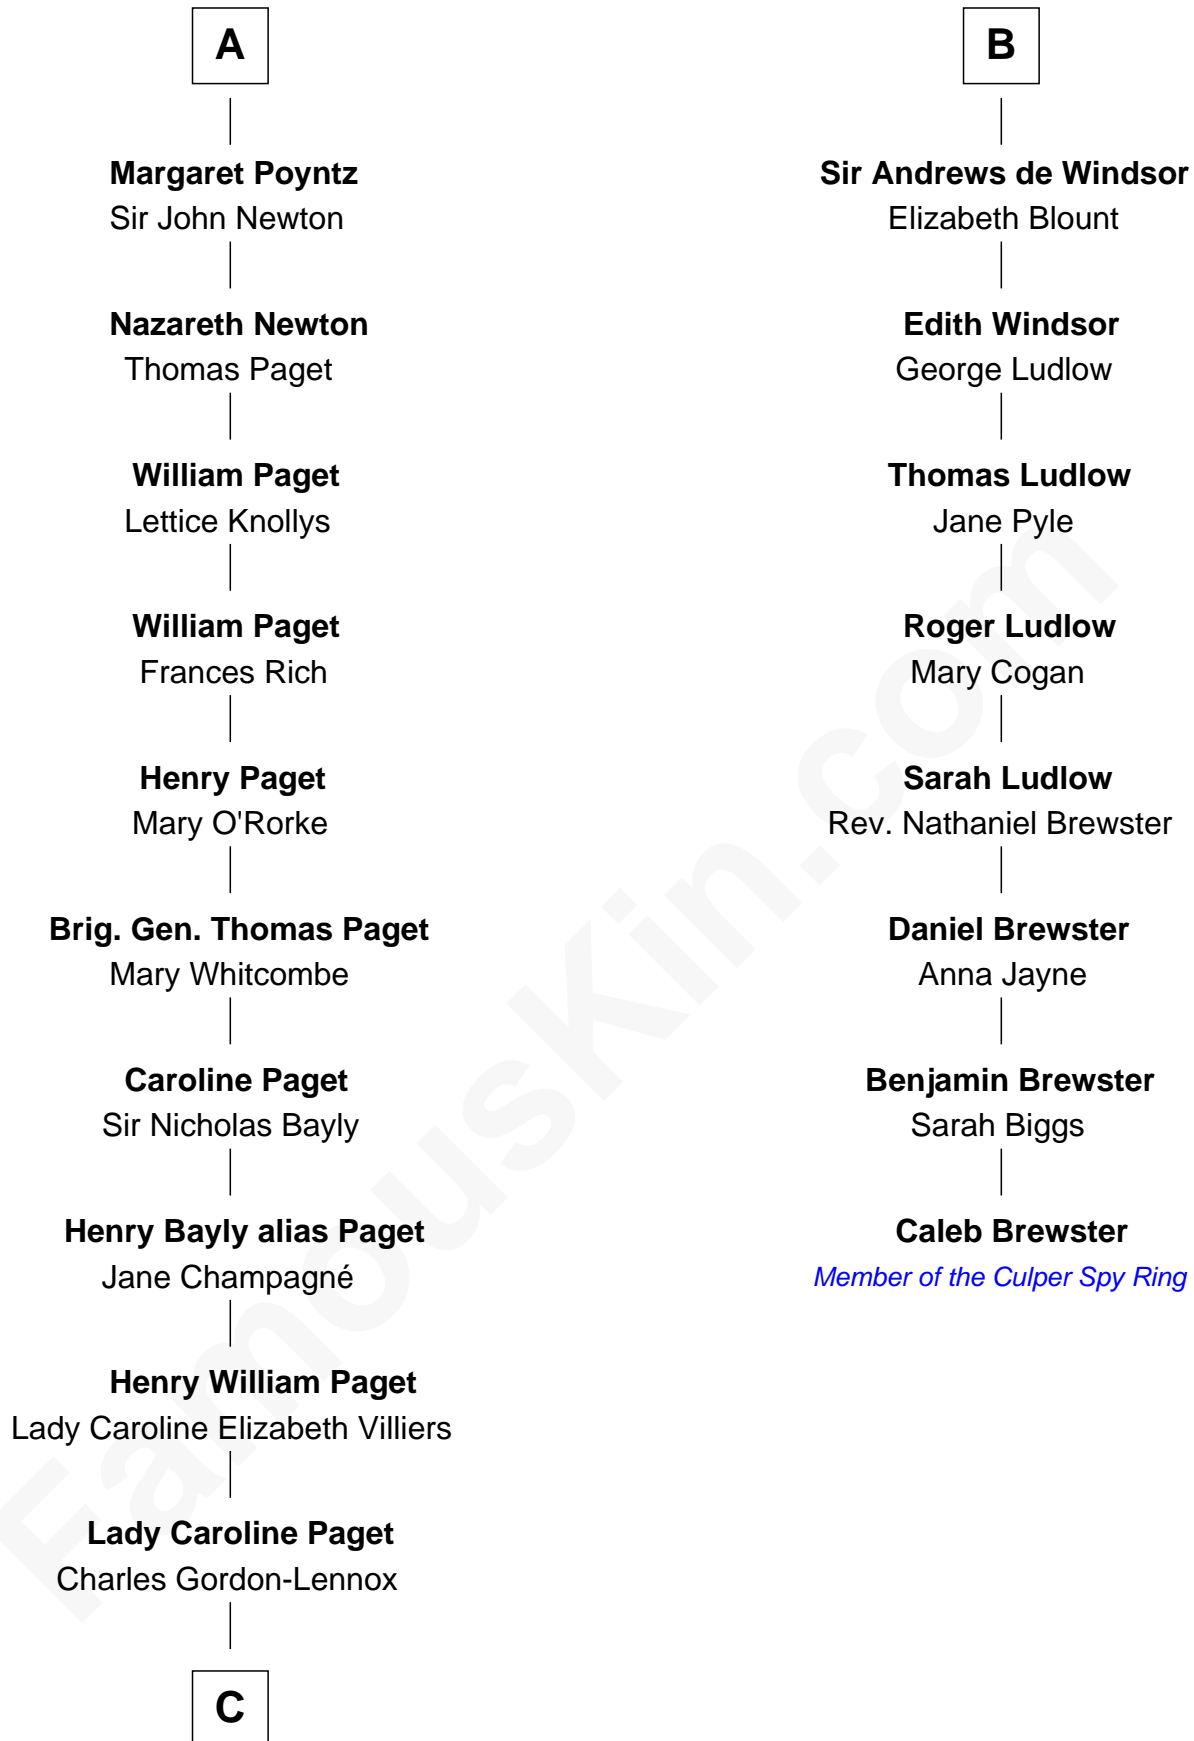

FamousKin.com Relationship Chart of

Princess Diana

Princess of Wales

14th cousin 7 times removed of

Caleb Brewster

Member of the Culper Spy Ring during the American Revolution

C

Cecilia Catherine Gordon-Lennox

Charles George Bingham

Rosalind Cecilia Caroline Bingham

James Albert Edward Hamilton

Cynthia Elinor Beatrix Hamilton

Albert Edward John Spencer

Edward John Spencer

Frances Ruth Burke Roche

Princess Diana