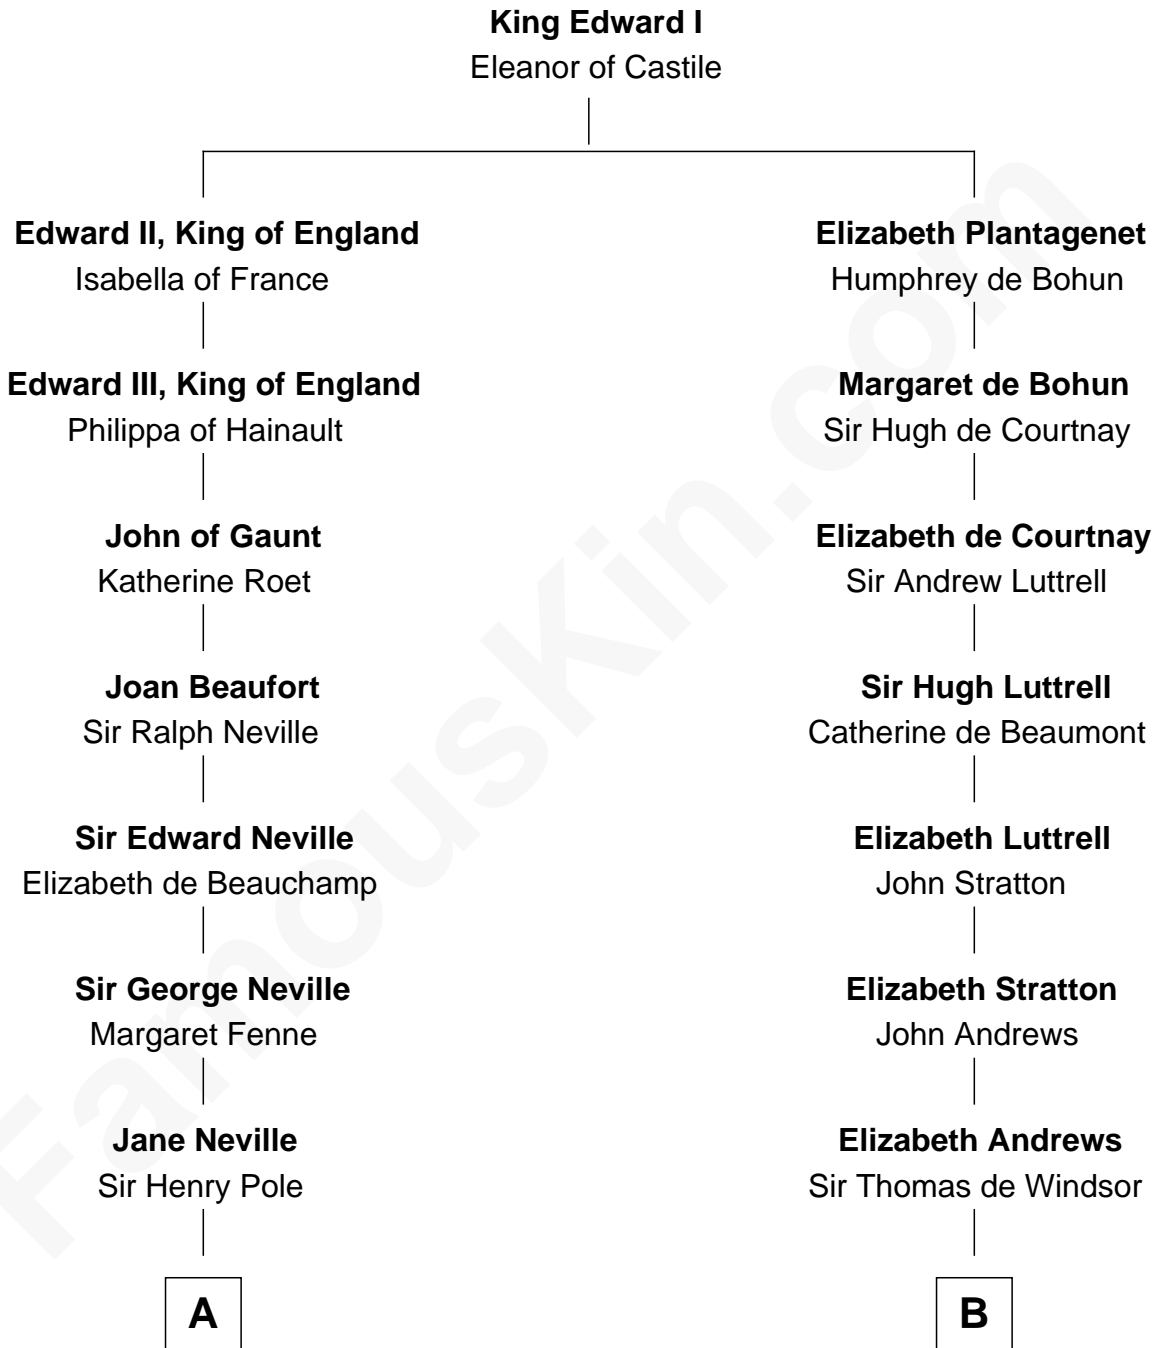

# FamousKin.com Relationship Chart of

**Princess Diana**

*Princess of Wales*

14th cousin 6 times removed of

**Caleb Brewster**

*Member of the Culper Spy Ring during the American Revolution*

**A**

**Katherine Pole**  
Sir Francis Hastings

**Frances Hastings**  
Sir Henry Compton

**Margaret Compton**  
Henry Mordaunt

**Sir John Mordaunt**  
Elizabeth Howard

**John Mordaunt**  
Elizabeth Carey

**Lewis Mordaunt**  
Mary Collyer

**Anna Maria Mordaunt**  
Stephen Poyntz