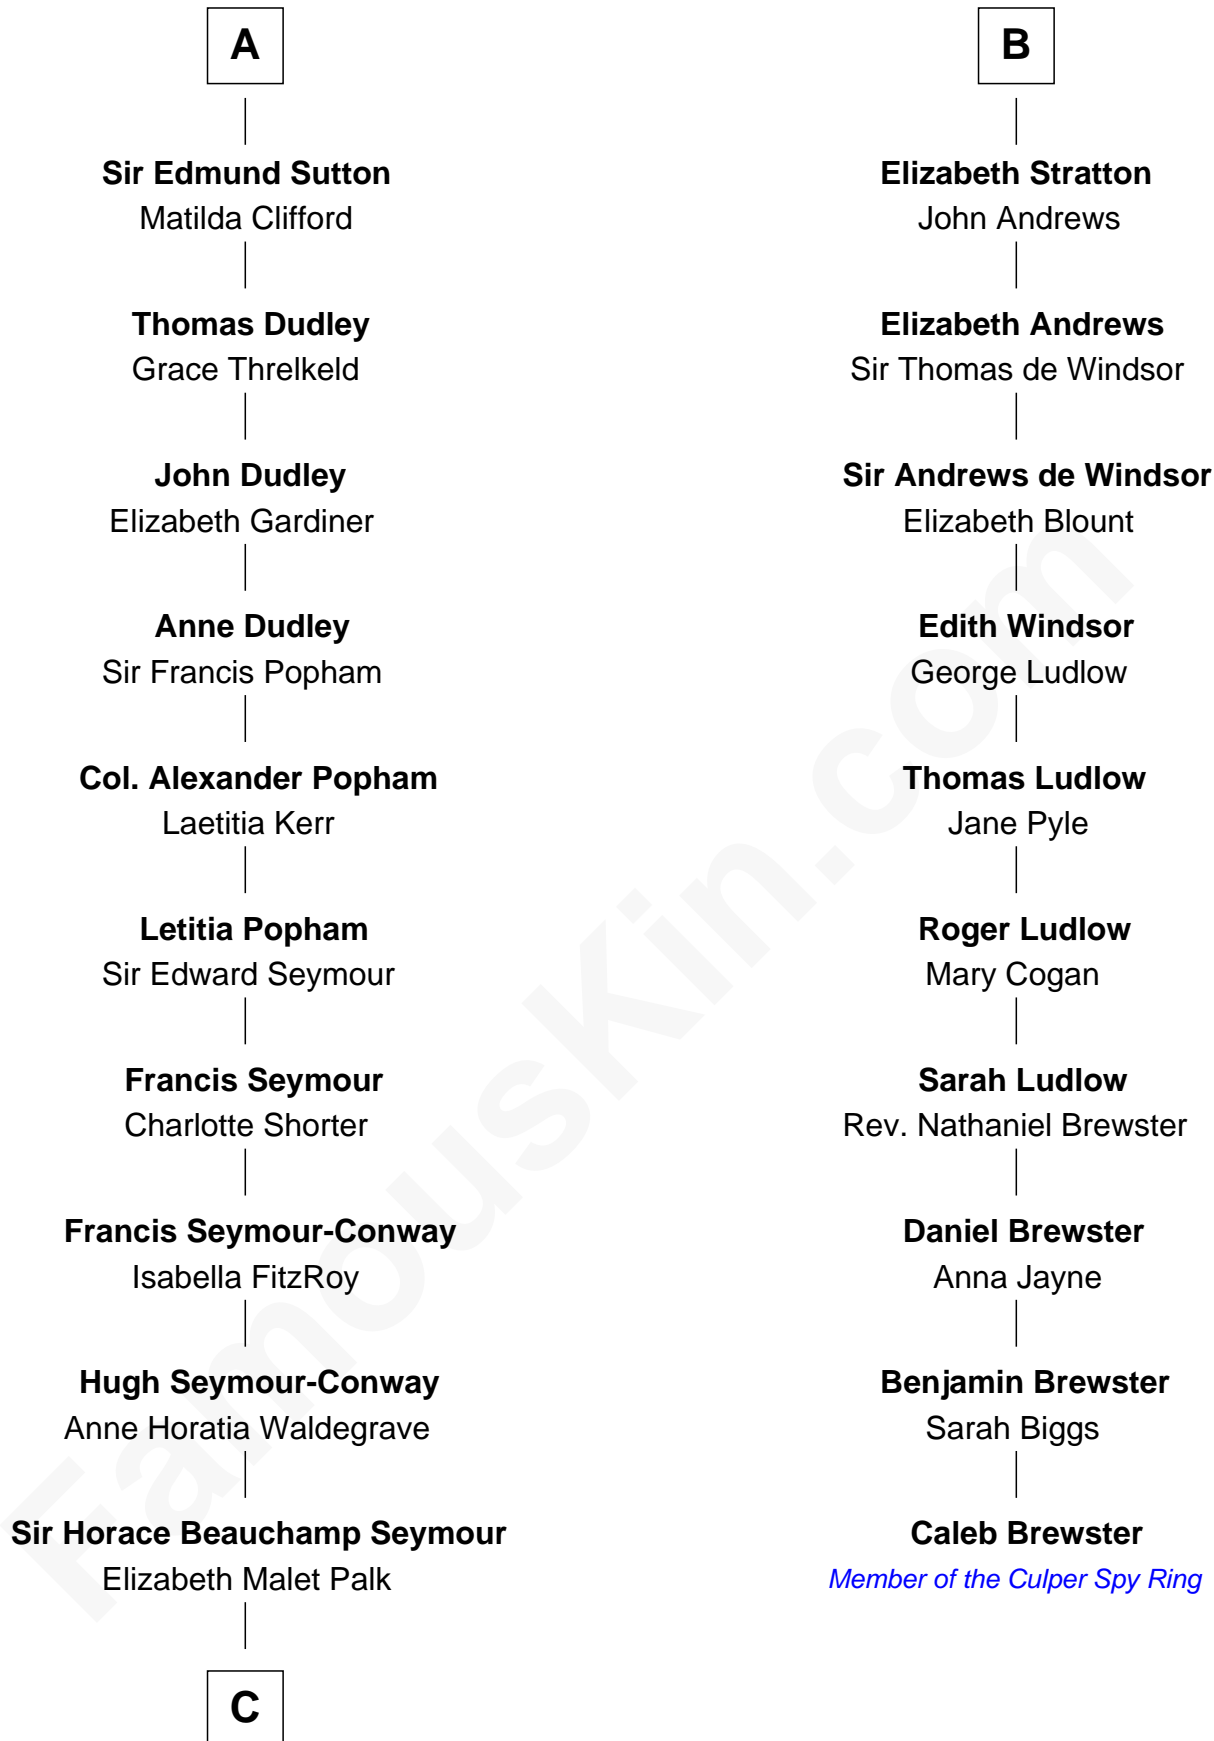

## Relationship Chart of

### Princess Diana

*Princess of Wales*

16th cousin 5 times removed of

### Caleb Brewster

*Member of the Culper Spy Ring during the American Revolution*

**C**

**Adelaide Horatia Elizabeth Seymour**

Frederick Spencer

**Charles Robert Spencer**

Margaret Baring

**Albert Edward John Spencer**