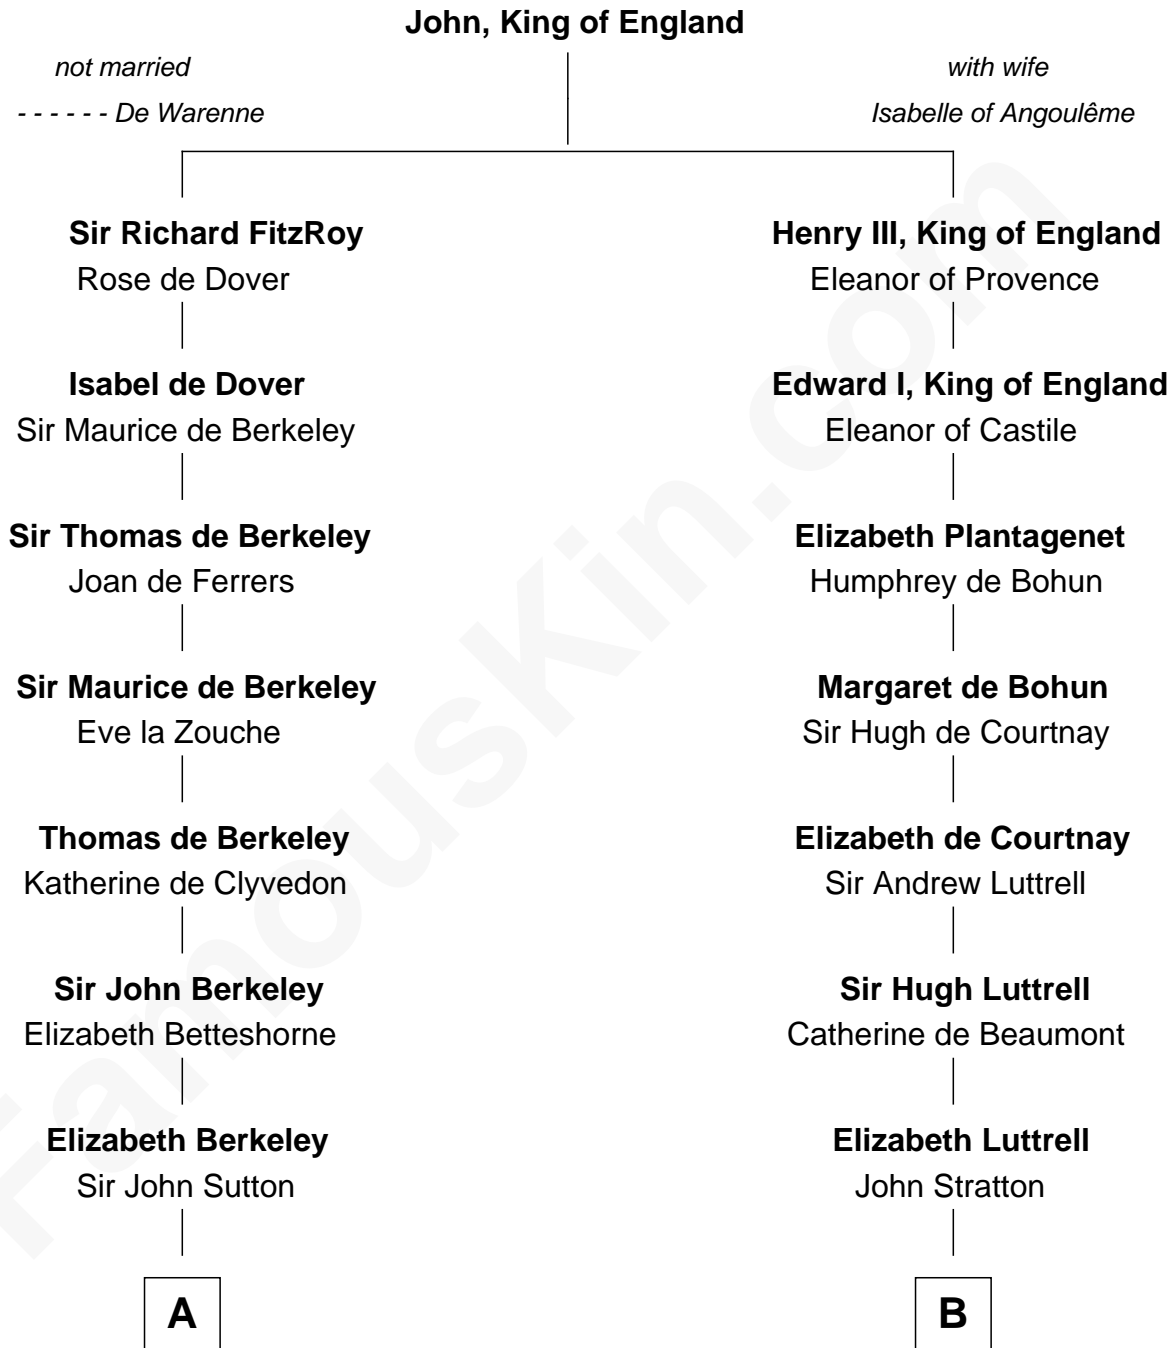

## Relationship Chart of

### Princess Diana

*Princess of Wales*

16th cousin 5 times removed of

### Caleb Brewster

*Member of the Culper Spy Ring during the American Revolution*

**C**

**Adelaide Horatia Elizabeth Seymour**

Frederick Spencer

**Charles Robert Spencer**

Margaret Baring

**Albert Edward John Spencer**