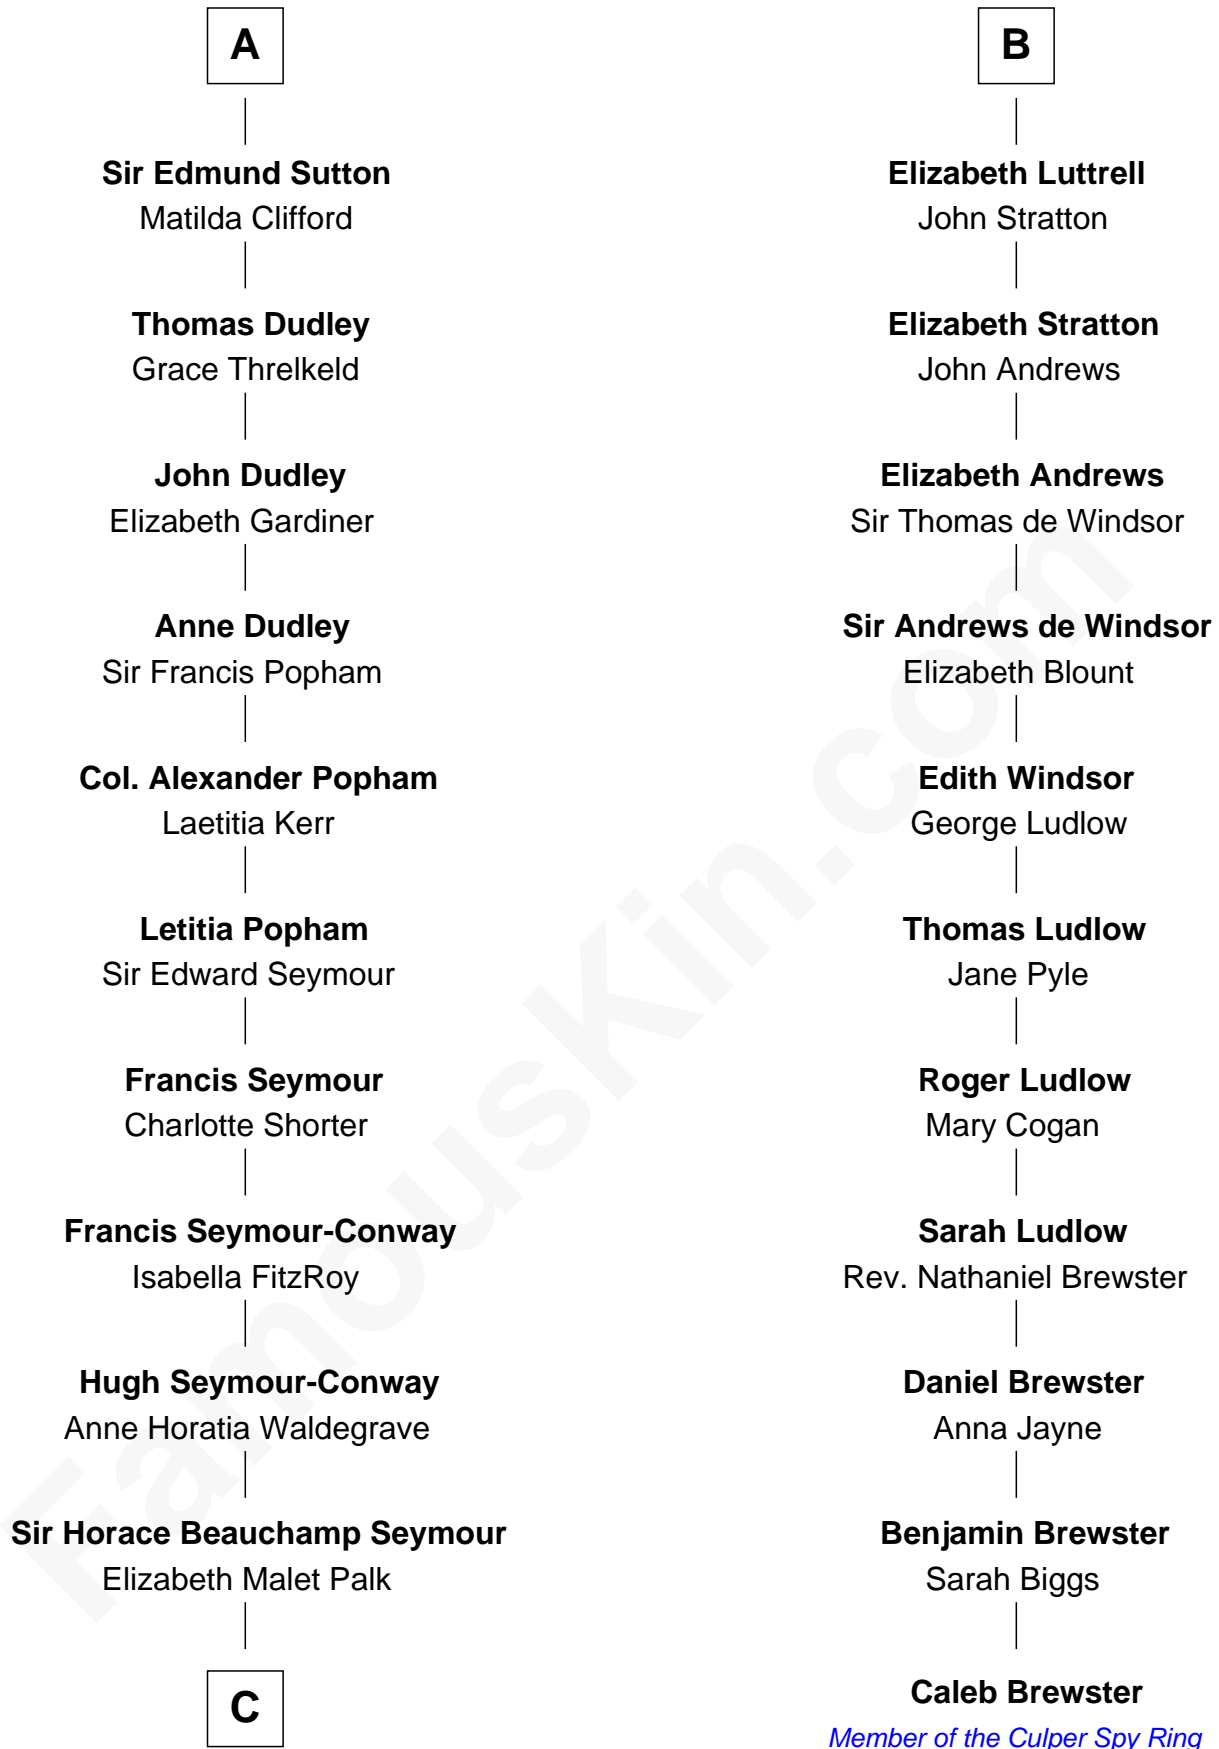

**FamousKin.com**  
**Relationship Chart of**  
**Princess Diana**  
*Princess of Wales*

17th cousin 4 times removed of

**Caleb Brewster**

*Member of the Culper Spy Ring during the American Revolution*

**C**

**Adelaide Horatia Elizabeth Seymour**

Frederick Spencer

**Charles Robert Spencer**

Margaret Baring

**Albert Edward John Spencer**

Cynthia Elinor Beatrix Hamilton

**Edward John Spencer**

Frances Ruth Burke Roche

**Princess Diana**

*Princess of Wales*

FamousKin.com