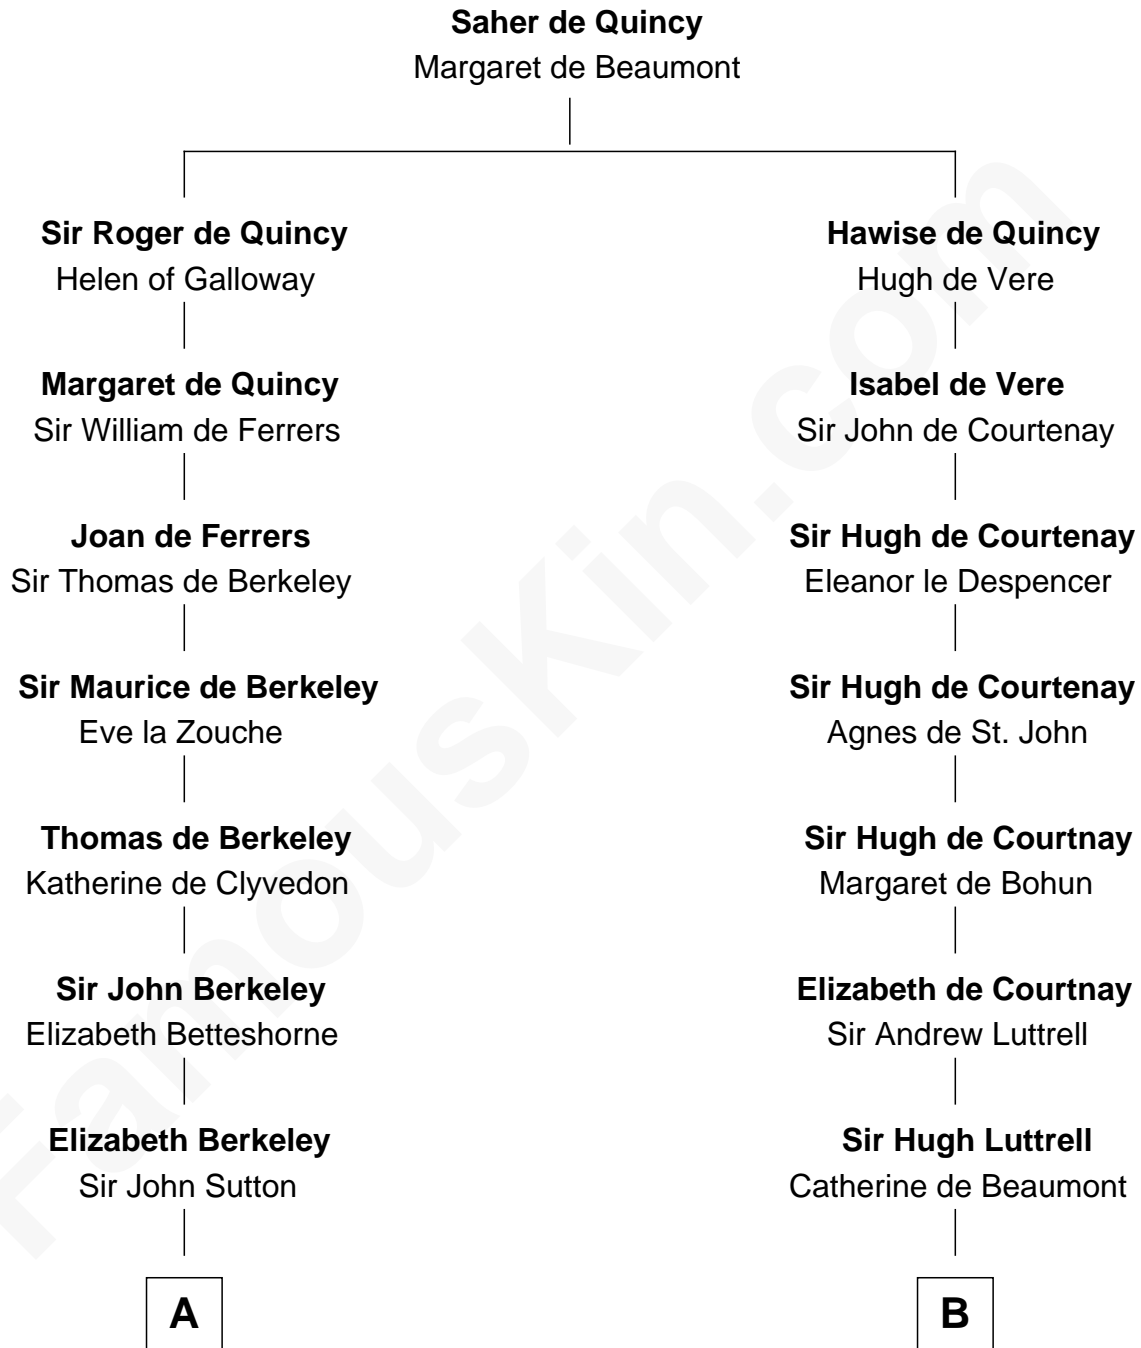

**FamousKin.com**  
**Relationship Chart of**  
**Princess Diana**  
*Princess of Wales*

17th cousin 4 times removed of

**Caleb Brewster**

*Member of the Culper Spy Ring during the American Revolution*

**C**

**Adelaide Horatia Elizabeth Seymour**

Frederick Spencer

**Charles Robert Spencer**

Margaret Baring

**Albert Edward John Spencer**

Cynthia Elinor Beatrix Hamilton

**Edward John Spencer**

Frances Ruth Burke Roche

**Princess Diana**

*Princess of Wales*

FamousKin.com