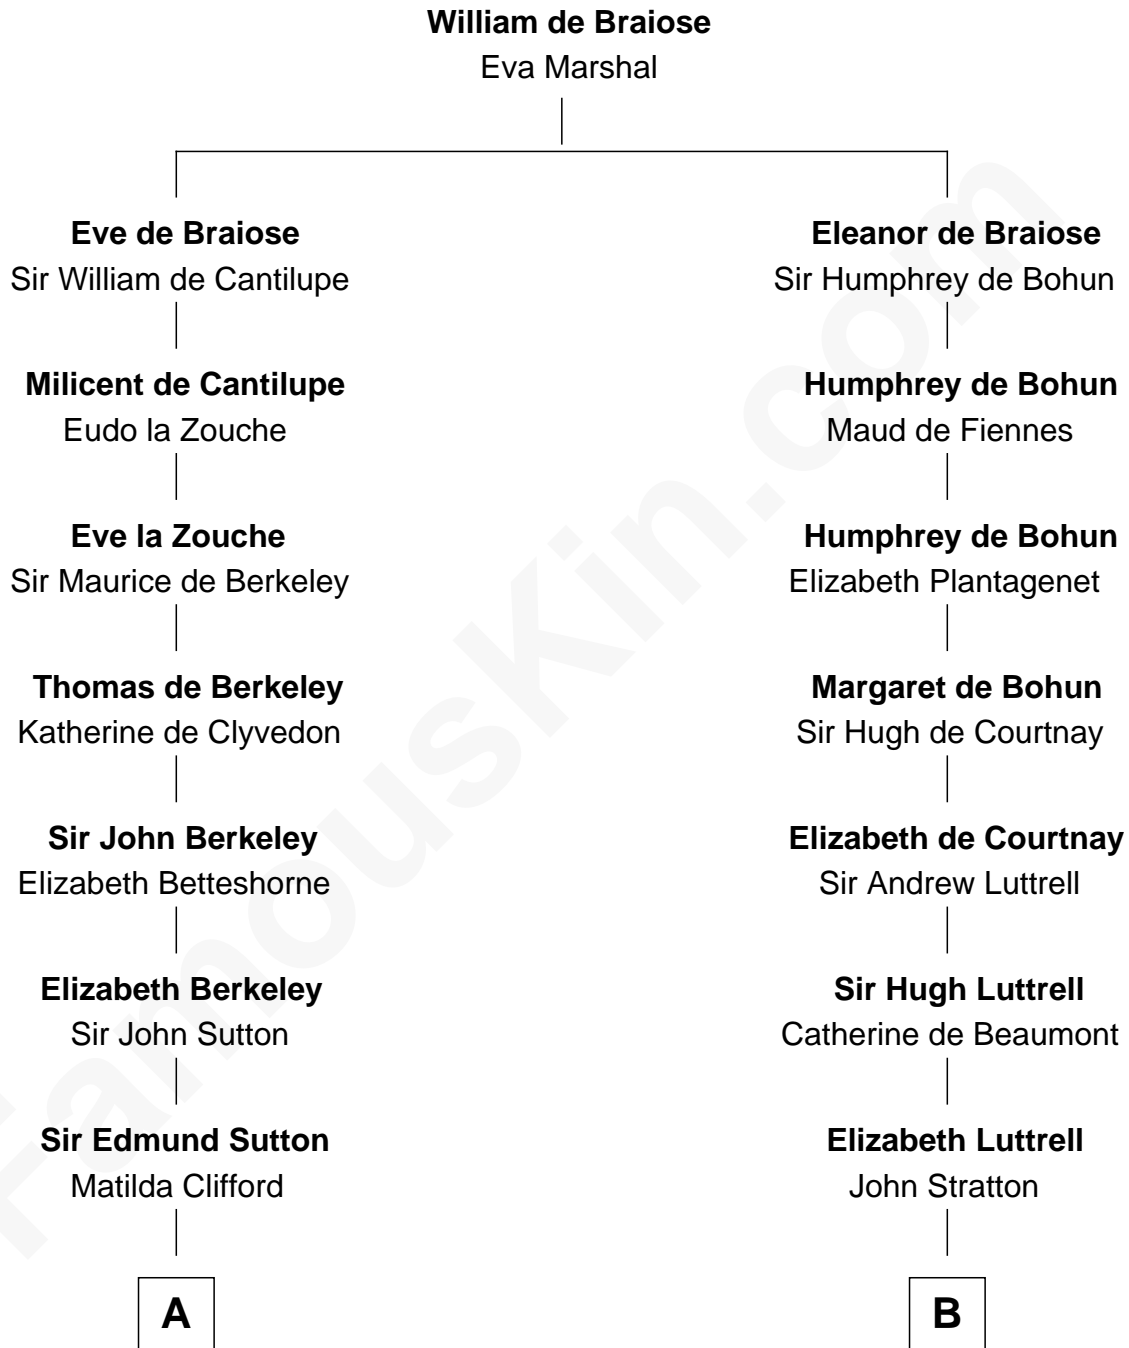

FamousKin.com
Relationship Chart of
Princess Diana
Princess of Wales

16th cousin 4 times removed of

Caleb Brewster

Member of the Culper Spy Ring during the American Revolution

C

—
Charles Robert Spencer

Margaret Baring

—
Albert Edward John Spencer

Cynthia Elinor Beatrix Hamilton

—
Edward John Spencer

Frances Ruth Burke Roche

—
Princess Diana

Princess of Wales

FamousKin.com