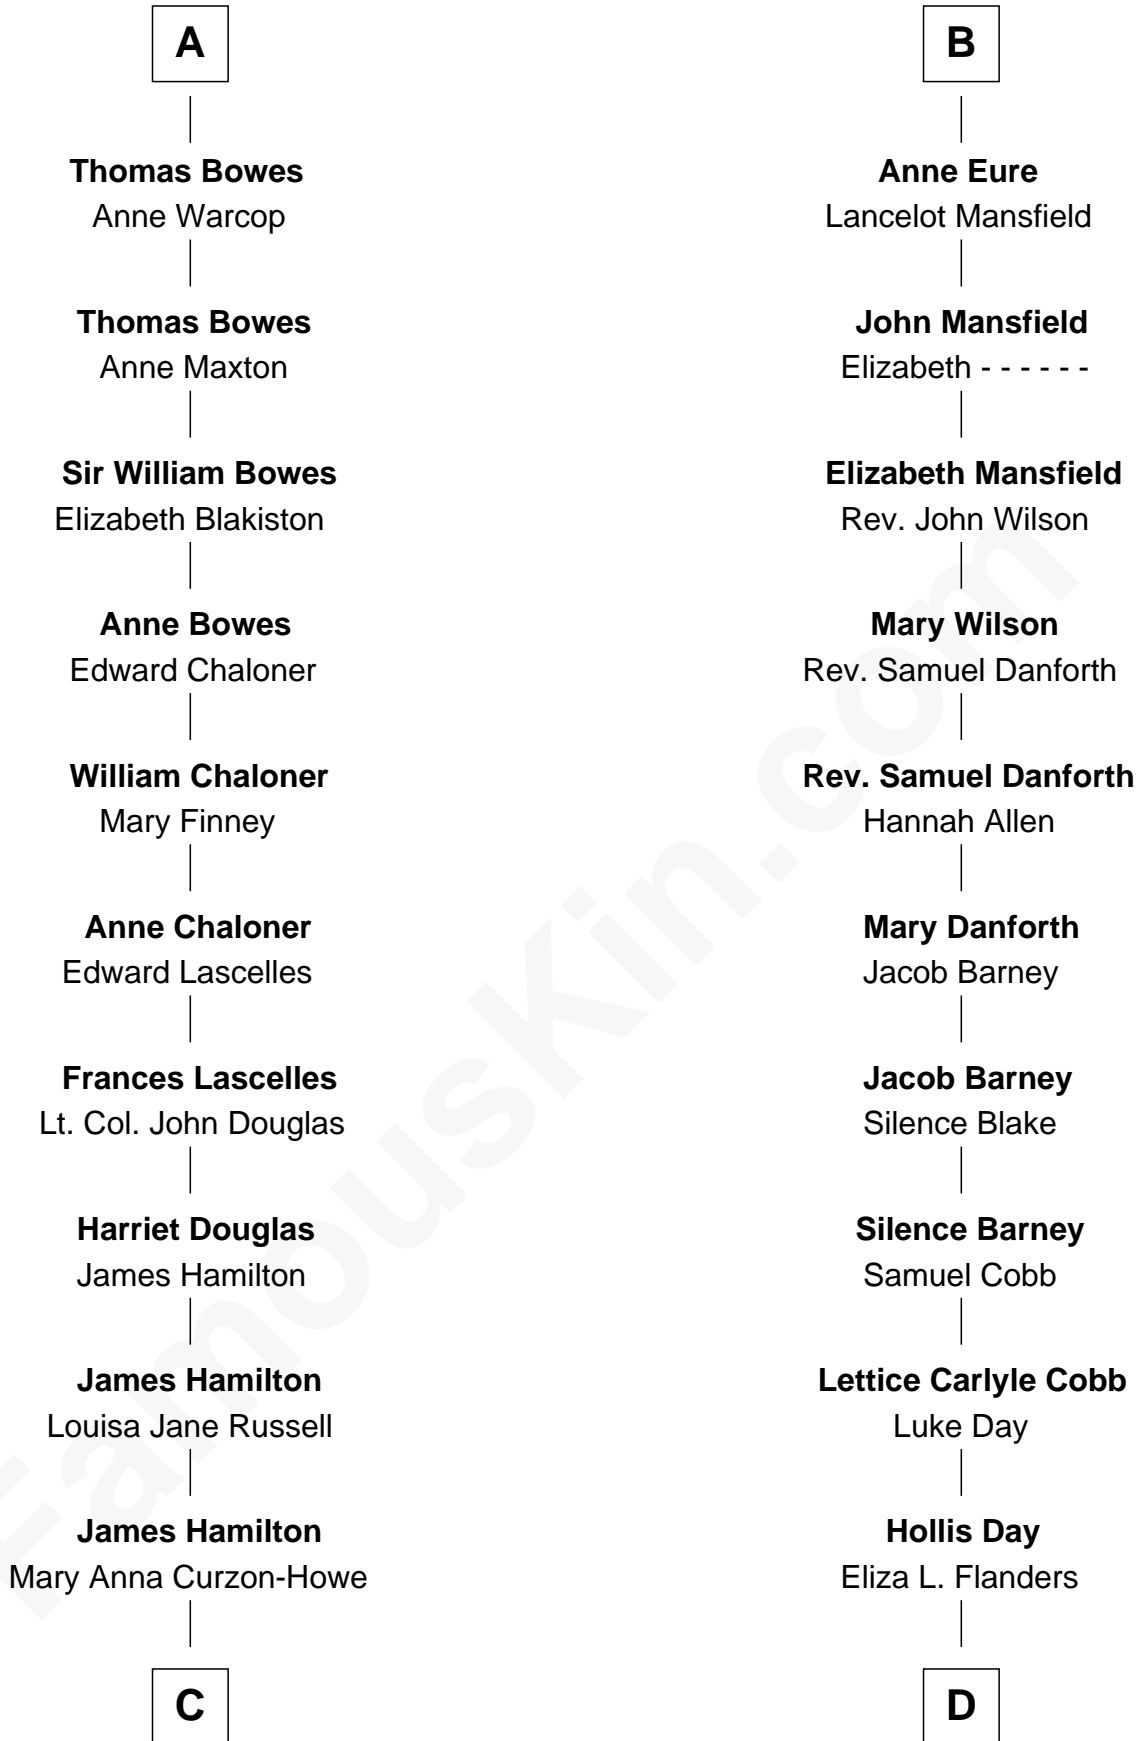

FamousKin.com
Relationship Chart of
Princess Diana
Princess of Wales

19th cousin 1 time removed of

Sandra Day O'Connor
First Female U.S. Supreme Court Justice

C

James Albert Edward Hamilton
Rosalind Cecilia Caroline Bingham

Cynthia Elinor Beatrix Hamilton
Albert Edward John Spencer

Edward John Spencer
Frances Ruth Burke Roche

Princess Diana
Princess of Wales

D

Henry Clay Day
Alice Edith Hilton

Henry R. Day
Ada Mae Wilkey

Sandra Day O'Connor
U.S. Supreme Court Justice