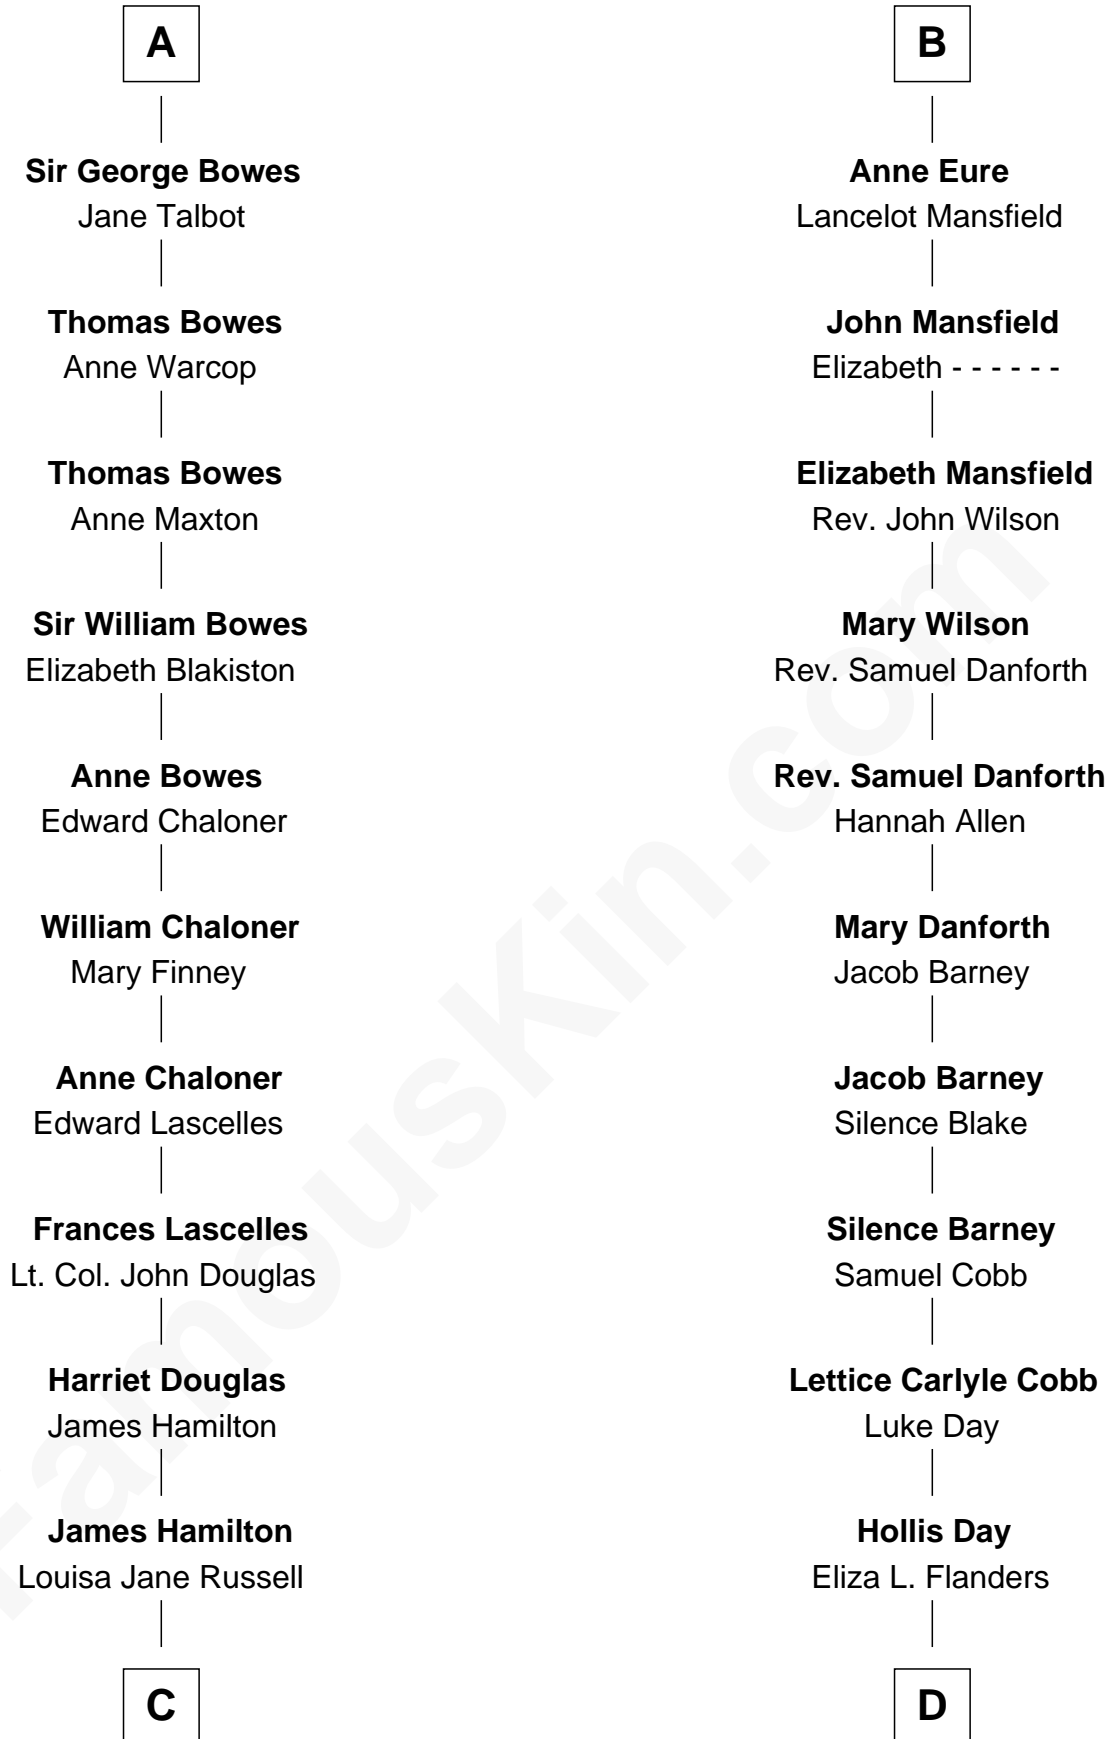

**FamousKin.com**  
**Relationship Chart of**  
**Princess Diana**  
*Princess of Wales*

19th cousin 2 times removed of

**Sandra Day O'Connor**  
*First Female U.S. Supreme Court Justice*

**C**

**James Hamilton**  
Mary Anna Curzon-Howe

**James Albert Edward Hamilton**  
Rosalind Cecilia Caroline Bingham

**Cynthia Elinor Beatrix Hamilton**  
Albert Edward John Spencer

**Edward John Spencer**  
Frances Ruth Burke Roche

**Princess Diana**  
*Princess of Wales*

**D**

**Henry Clay Day**  
Alice Edith Hilton

**Henry R. Day**  
Ada Mae Wilkey

**Sandra Day O'Connor**  
*U.S. Supreme Court Justice*

FamousKin.com