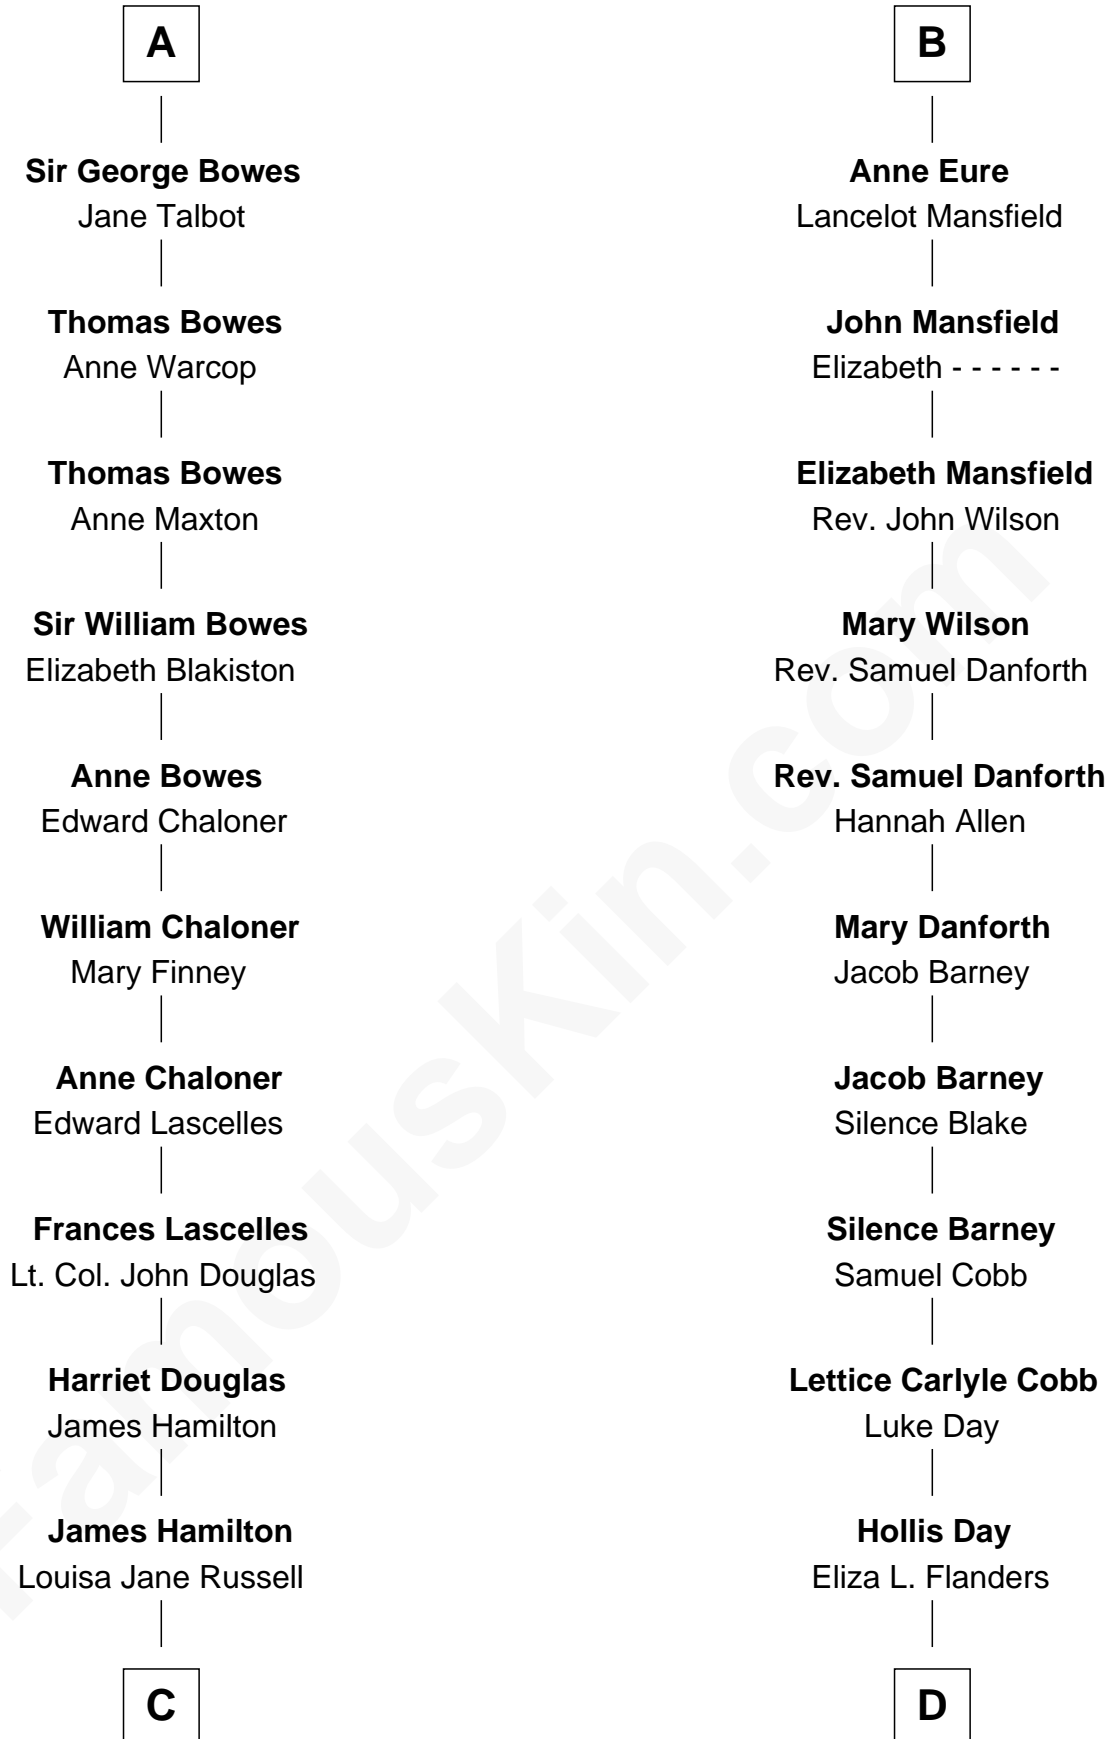

FamousKin.com
Relationship Chart of
Princess Diana
Princess of Wales

19th cousin 2 times removed of

Sandra Day O'Connor
First Female U.S. Supreme Court Justice

C

James Hamilton
Mary Anna Curzon-Howe

James Albert Edward Hamilton
Rosalind Cecilia Caroline Bingham

Cynthia Elinor Beatrix Hamilton
Albert Edward John Spencer

Edward John Spencer
Frances Ruth Burke Roche

Princess Diana
Princess of Wales

D

Henry Clay Day
Alice Edith Hilton

Henry R. Day
Ada Mae Wilkey

Sandra Day O'Connor
U.S. Supreme Court Justice